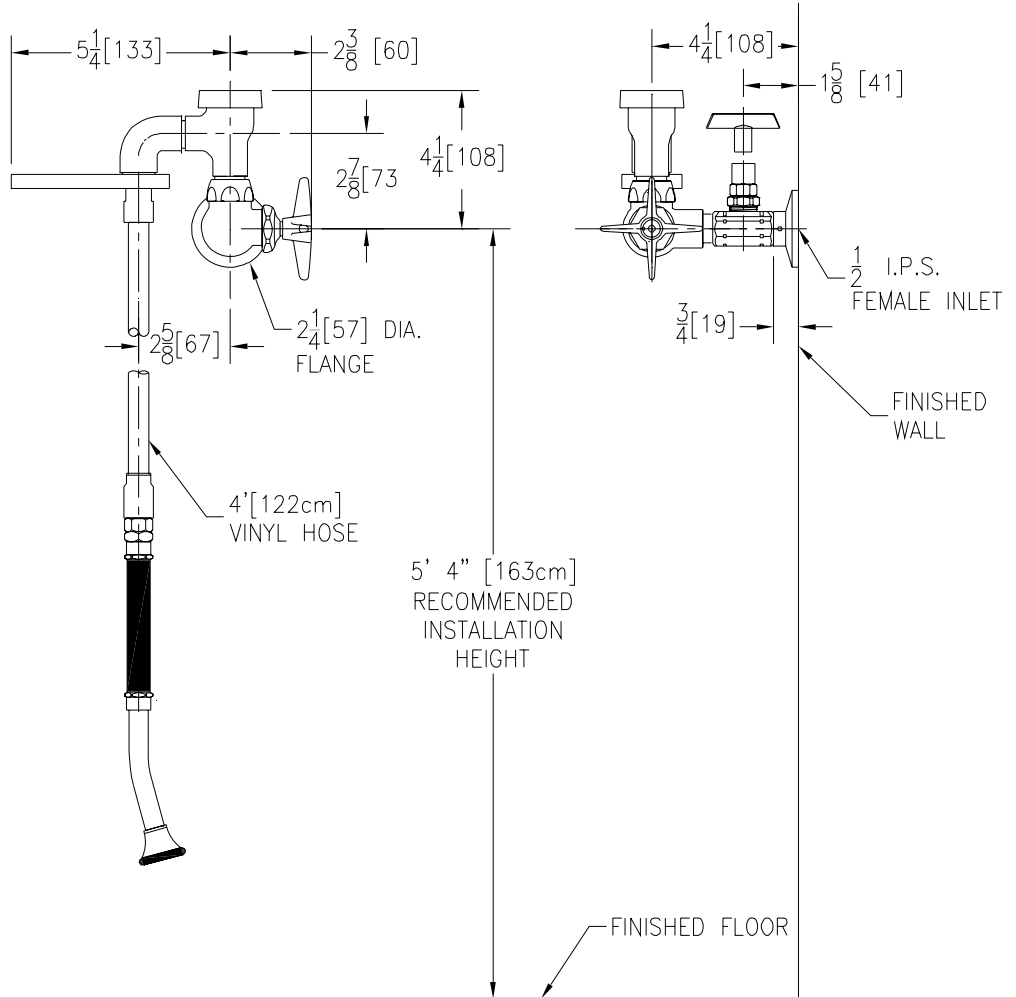

BEDPAN WASHER

Z877P2-LKS-HK-SH2

TAG _____

Engineering Specification: Zurn AquaSpec® Z877P2-LKS-HK-SH2 Polished chrome plated cast brass bedpan washer with a quarter turn ceramic disc cartridge, a loose key stop with a removable brass tee handle and a vandal resistant color-coded metal four arm handle. Unit is furnished with a vacuum breaker, a hand-held 4' [122cm] vinyl spray hose with an angled insulated 6" [152mm] handle and hook.

Note: All dimensions are for reference only. Do not use for pre-plumbing

OPTIONAL ACCESSORIES

Suffix	Description
___-HCT	Hot/Cold Text Indexes
___-LH	Left Side Handle
___-SH	Spray Hose
___-SH1	Spray Hose with Insulated Handle
___-WHK1	Wall Hook