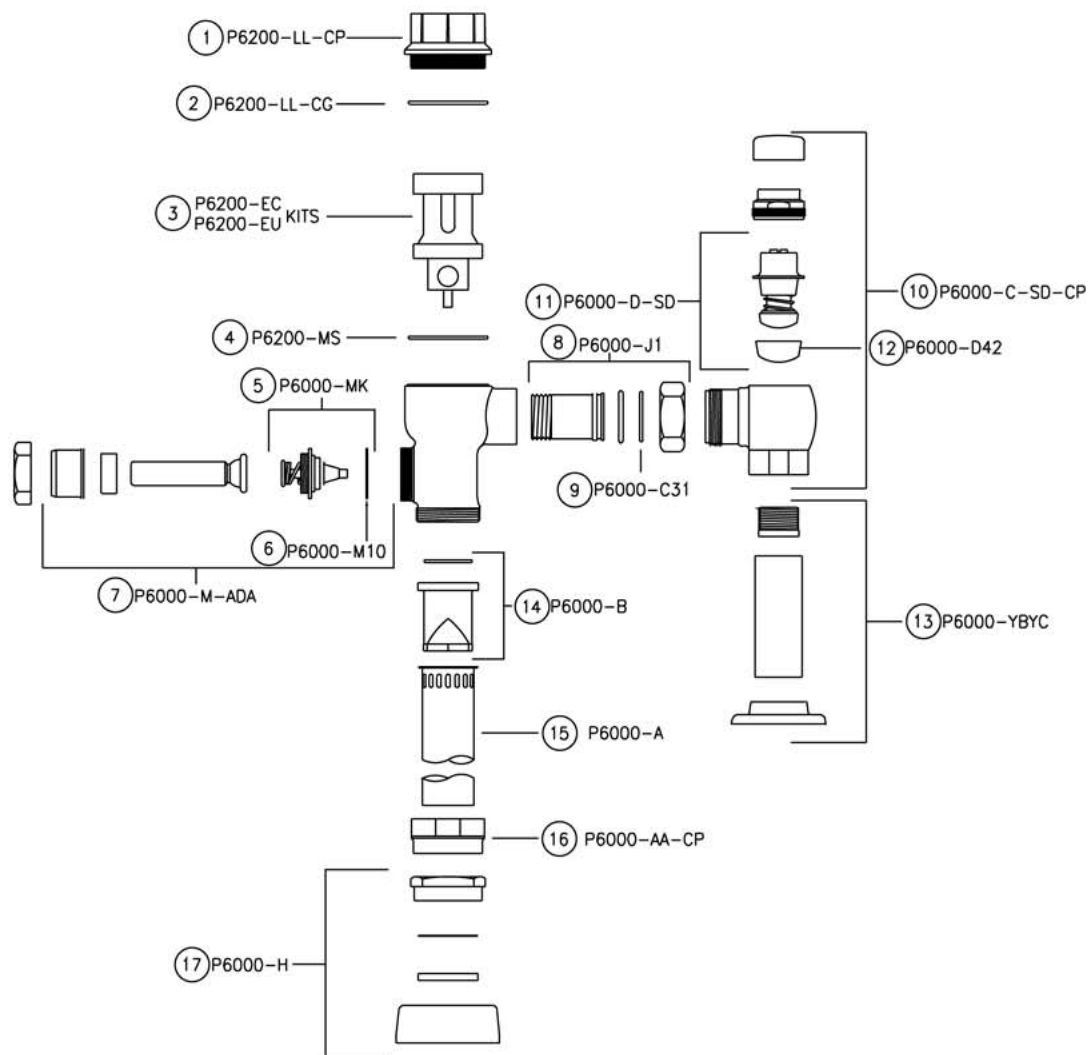

# Metroflush® Replacement Parts

Description	Product No.
1 Outside Cover - CP	P6200-LL-CP
2 Cover Gasket	P6200-LL-CG
3 Metroflush Repair Kit - Closet 3.5 gal.	P6200-EC-WS
Metroflush Repair Kit - Closet 1.6 gal.	P6200-EC-WS1
Metroflush Repair Kit - Closet 1.28 gal.	P6200-EC-HET
Metroflush Repair Kit - Urinal 1.5 gal.	P6203-EU-WS
Metroflush Repair Kit - Urinal 1.0 gal.	P6203-EU-WS1
4 Main Seat for Metroflush Valve	P6200-MS
5 Handle Repair Kit	P6000-MK
6 Handle Gasket	P6000-M10
7 Handle Assembly - ADA	P6000-M-ADA

Description	Product No.
11 Control Stop Repair Kit - 1" and 3/4"	P6000-D-SD
12 Seal/Plug Seat for 1" and 3/4"	P6000-D42
13 1" Sweat Solder Kit w/Cast Wall Flange	P6000-YBYC
3/4" Sweat Solder Kit w/Cast Wall Flange	P6003-YBYC
14 Vacuum Breaker Repair Kit	P6000-B
15 Flush Tube Assembly - 1-1/2"	P6000-A-CP
Flush Tube Assembly - 1-1/4"	P6001-A-CP
Flush Tube Assembly - 3/4"	P6003-A-CP
16 Vacuum Breaker Nut/Coupling - CP	P6000-AA-CP
17 Spud Escutcheon and Coupling Assembly - For 1-1/2"	P6000-H
For 1-1/4"	P6001-H
For 3/4"	P6003-H