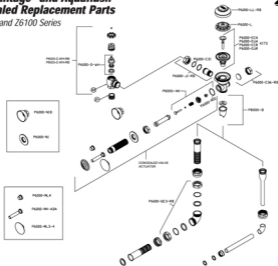

**AquaVantage® and Aquaflush®
Concealed Replacement Parts**

Z6100AV and Z6100 Series

AquaVantage Covers and Repair Kits	Product No.
Outside Cover - RB	P6000-LL-RB
Inside Cover	P6000-L
Low Consumption Closet Kit - 1.6 gal.	P6000-ECA-W51
Water Saving Closet Kit - 3.5 gal.	P6000-ECA-W5
Full Flow Closet Kit - 4.5 gal.	P6000-ECA-TF
Low Consumption Urinal Kit - 1.0 gal.	P6000-EUA-W51
Water Saving Urinal Kit - 1.5 gal.	P6000-EUA-W5
Full Flow Urinal Kit - 3.0 gal.	P6000-EUA-TF

Aquaflush Covers and Repair Kits	Product No.
Outside Cover - RB	P6000-LL-RB
Inside Cover	P6000-L
Low Consumption Closet Kit - 1.6 gal.	P6000-ECR-W51
Water Saving Closet Kit - 3.5 gal.	P6000-ECR-W5
Full Flow Closet Kit - 4.5 gal.	P6000-ECR-TF
Low Consumption Urinal Kit - 1.0 gal.	P6000-EUR-W51
Water Saving Urinal Kit - 1.5 gal.	P6000-EUR-W5
Full Flow Urinal Kit - 3.0 gal.	P6000-EUR-TF

Control Stop Repair Kit and Parts	Product No.
Control Wheel Handle Stop - 1"	P6000-C-WH-RB
Control Wheel Handle Stop - 3/4"	P6000-C-WH-RB
Control Stop Repair Kit for 1" and 3/4"	P6000-D-WH
Sweat Solder Connection	P6000-Y5A

Handle Assembly and Repair Kits	Product No.
Concealed Valve Actuator Specify type and "I" den.	P6000-VA P6000-NL P6000-NL3
Handle Repair Kit	P6000-NK
Handle Seal	P6000-M5
Handle Gasket	P6000-M10

Adjustable Tailpieces	Product No.
Adjustable Tailpiece for Standard Flush Valve	P6000-J1-RB
Tailpiece Locking Ring	P6000-C30
Tailpiece O-Ring	P6000-C31
Coupling Nut	P6000-C32-RB
Handle Nut Sold with Gasket	P6000-C36-RB