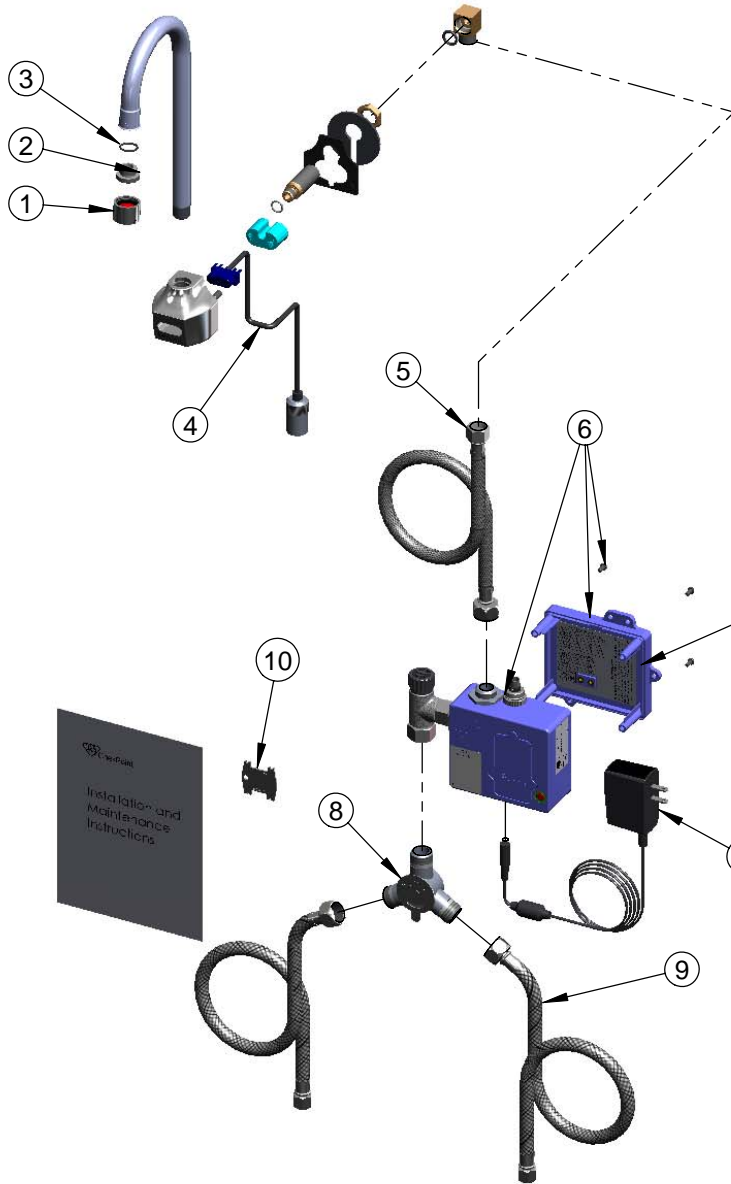

Product Specifications: **Chrome Plated Brass Electronic Faucet: Wall Mount Rigid Gooseneck w/ VR Aerator, AC/DC Cont. Module w/ Internal Flow Control Setting Switches, Temperature Cont. Temperature Control Mixing Valve w/ Integral Check Valve, 18" Lg Hot & Cold Supply Stop Flexible Connector Hoses**

ITEM NO.	SALES NUMBER	DESCRIPTION
1	B-0199-06	VR Aerator w/ Key
2	044A	3/8" to Aerator Adapter
3	006575-45	-015 O-Ring
4	017195-45	Angled Sensor w/ Cable
5	016325-45	Inlet Hose, Faucet, 1/2" NPSM-F x 3/8" NPSM-F
6	016647-45	ChekPoint Module (Blue)
7	5EF-0002	A/C Transformer
8	5EF-0006	Mechanical Mixing Valve
9	5EF-0005	Supply Hose, 9/16-24 Female x 1/2" NPSM
10	Q015425-45	Vandal Resistant Key

Label for Flow Control Switch Settings is located on Inside of Back Cover.

Flow Control Switches are located inside Module Housing in Black Box next to Battery Compartment.
*Switches are set to DEFAULT position:
Auto Time Out = 10 seconds
Shut Off Delay = 1 second
Auto Flush = OFF

Remove (4) screws and back cover to access switches.

***Available Water Flow Control Selections:**

(6) Auto Time Out Selections - 10 sec, 25 sec, 45 sec, 60 sec, 3 min, 20 min

(4) Shut Off Delay Selections - 1 sec, 2 sec, 4 sec, 10 sec