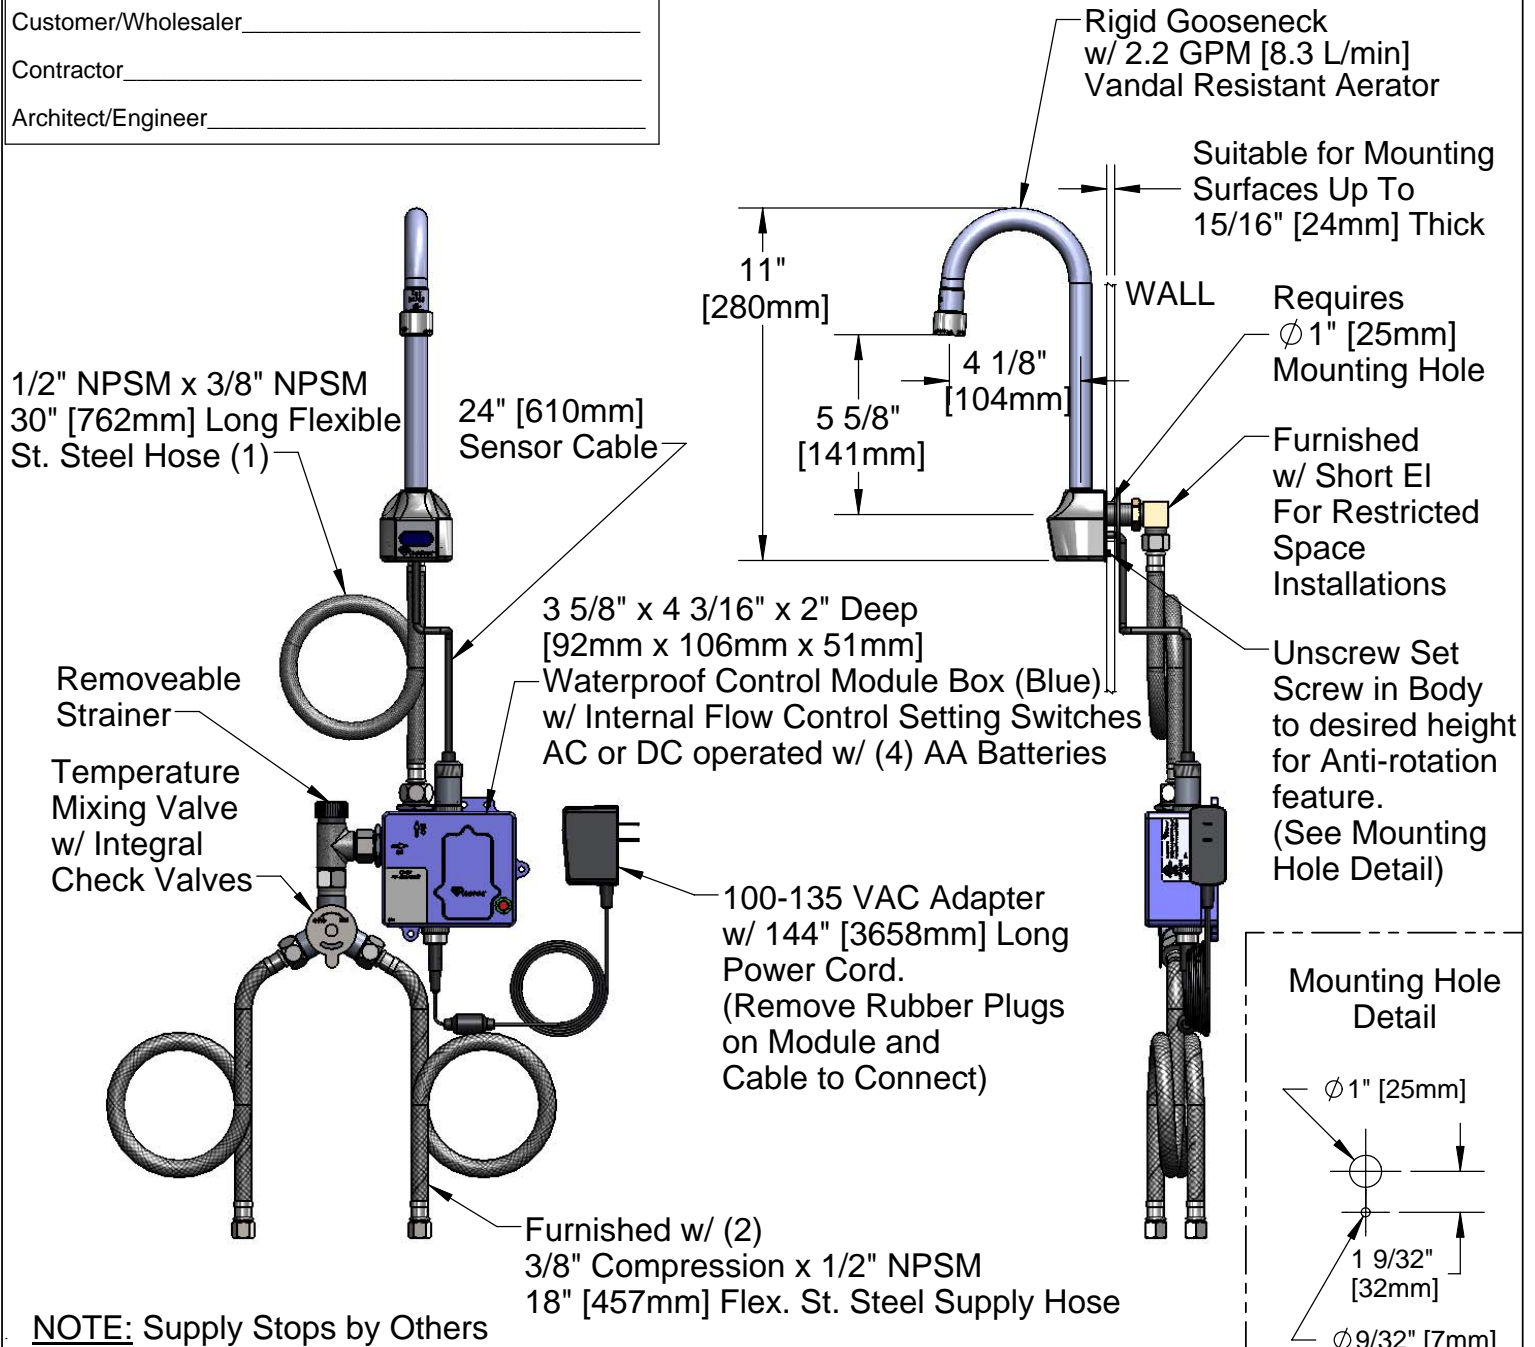

T&S BRASS AND BRONZE WORKS, INC.

2 Saddleback Cove / P.O. Box 1088
Travelers Rest, SC 29690

REG. #A2601
ISO #9001

Model No.

EC-3101

Item No.

Travelers Rest, SC: 800-476-4103 Simi Valley, CA: 800-423-0150 Fax: 864-834-3518 www.tsbrass.com

This Space for Architect/Engineer Approval

Job Name _____ Date _____

Model Specified _____ Quantity _____

Customer/Wholesaler _____

Contractor _____

Architect/Engineer _____

ADA Compliant

NOTE: Supply Stops by Others

Product Specifications: **Chrome Plated Brass Electronic Faucet: Wall Mount Rigid Gooseneck w/ VR Aerator, AC/DC Cont. Module w/ Internal Flow Control Setting Switches, Temperature Cont. Temperature Control Mixing Valve w/ Integral Check Valve, 18" Lg Hot & Cold Supply Stop Flexible Connector Hoses**

Drawn
DHL

Checked
DMH

Approved
JHB

Scale:

NTS

Date:

10/16/09