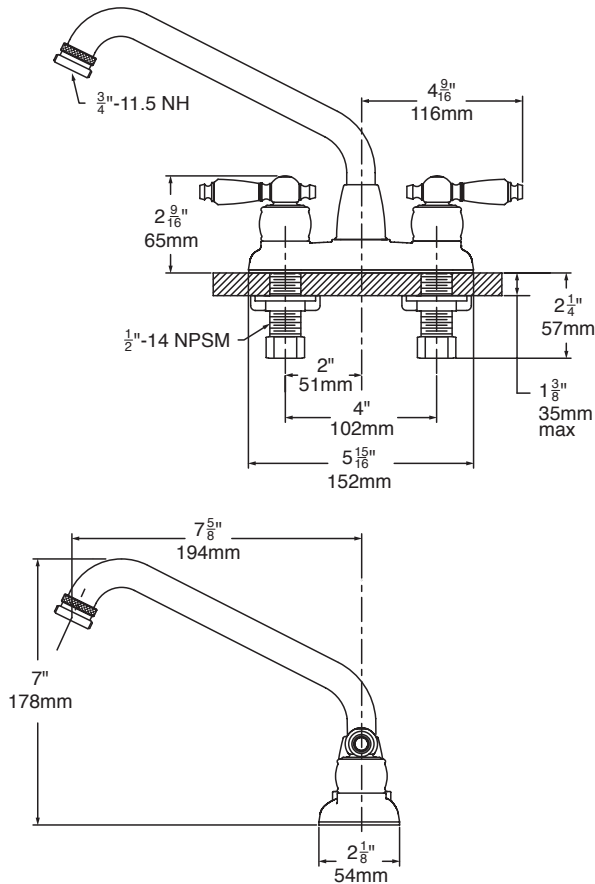

SYMMETRIX[®]

Two Handle Laundry Faucet

□ S-249-LAM: Faucet only

Symmetrix Two Handle Laundry Faucet with quarter turn ceramic control components and metal finish insert handles with red/blue indicators. 3/4" hose thread, 1/2" IPS shanks, 4" centers, metal construction, polished chrome finish.

Modifications:

Add:

□ **Suffix A:** Standard aerator 2.0 gpm (8.3 L/min.)

**SYMMONS PRODUCTS MEET
ANSI A112.18.1M, EPA '92
AND ALL KNOWN FLOW RATE
REQUIREMENTS.
Kitchen and Lavatory Faucets
2.2 GPM (8.3 L/min)**