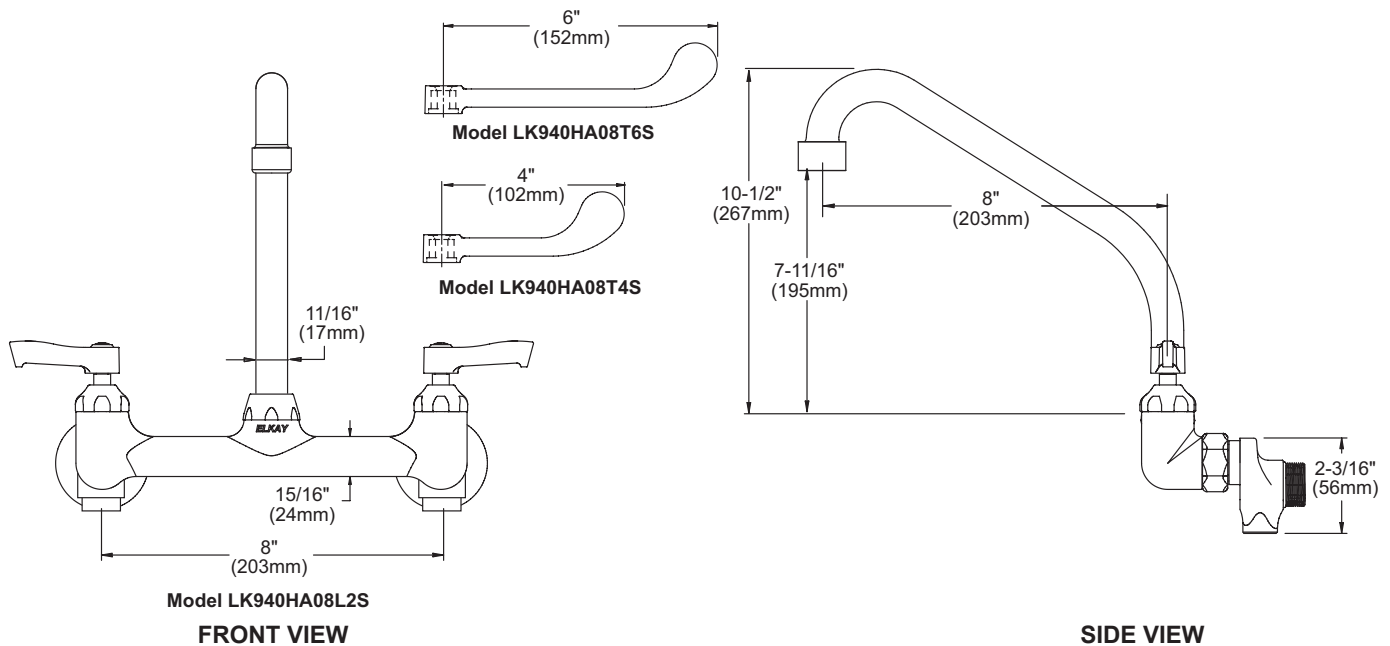

FEATURES

Model LK940HA08L2S

- Two hole dual handle wall mount faucet
- Quarter turn ceramic disc cartridge
- 1/2" adjustable inlets with integral stops
- Solid brass construction
- Chrome finish
- Includes spout swing restriction pin

Model LK940HA08T4S

- Same as LK940HA08L2S except with 4" wrist blades handles

Model LK940HA08T6S

- Same as LK940HA08L2S except with 6" wrist blades handles

COMPLIES WITH:

- ASME/ANSI A112.18.1
- CSA B125-01
- NSF/ANSI 61
- ADA
- UPC/CUPC
- IAPMO Listed

Wall Mount 8" Center Commercial Faucet Models LK940HA08L2S, LK940HA08T4S, LK940HA08T6S

Job Name:	Item #:
Notes:	
Architect/Engineer Approval:	Date:

SEE OTHER SIDE FOR REPLACEMENT PARTS