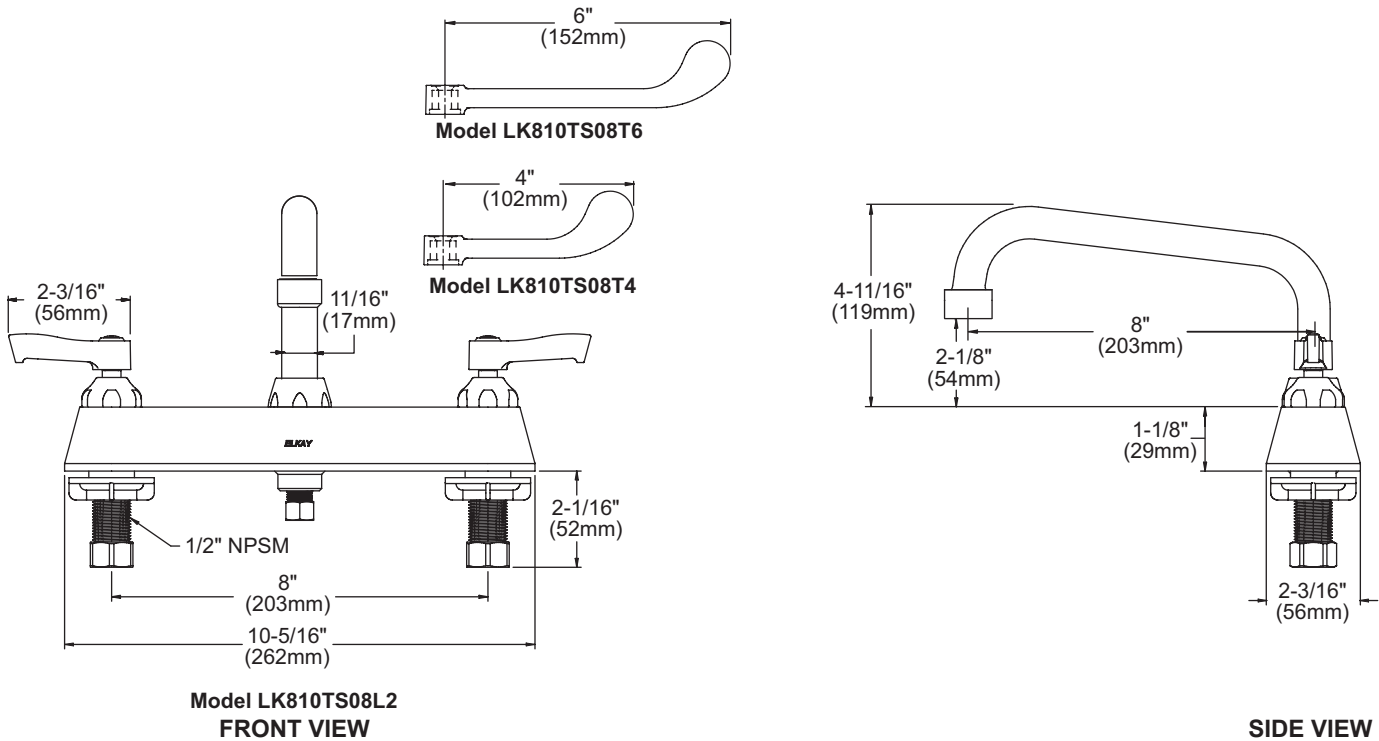

FEATURES

Model LK810TS08L2

- Three hole dual handle top mount faucet
- Quarter turn ceramic disc cartridge
- Solid brass construction
- Chrome finish
- Includes spout swing restriction pin

Model LK810TS08T4

- Same as LK810TS08L2 except with 4" wrist blades handles

Model LK810TS08T6

- Same as LK810TS08L2 except with 6" wrist blades handles

COMPLIES WITH:

- ASME/ANSI A112.18.1
- CSA B125-01
- NSF/ANSI 61
- ADA
- UPC/CUPC
- IAPMO Listed

Exposed Deck Mount 8" Center Commercial Faucet Models LK810TS08L2, LK810TS08T4, LK810TS08T6

Job Name:	Item #:
Notes:	
Architect/Engineer Approval:	Date:

SEE OTHER SIDE FOR REPLACEMENT PARTS