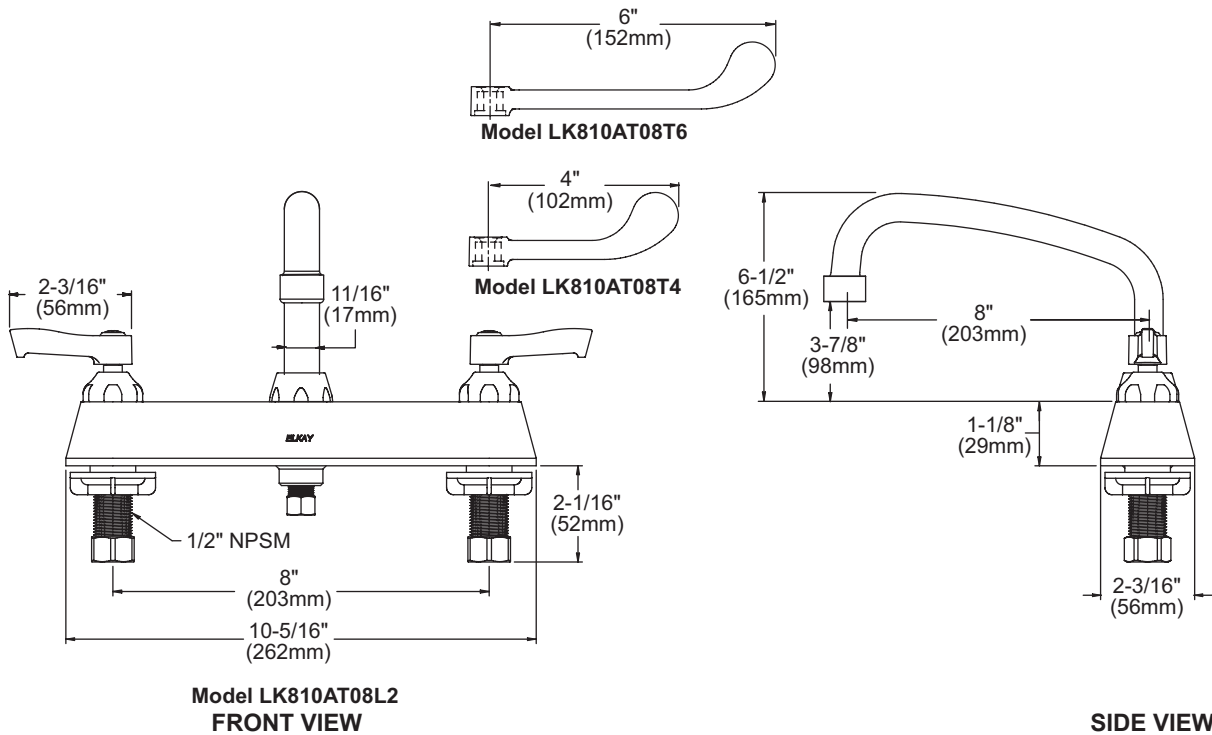

FEATURES

Model LK810AT08L2

- Three hole dual handle top mount faucet
- Quarter turn ceramic disc cartridge
- Solid brass construction
- Chrome finish
- Includes spout swing restriction pin

Model LK810AT08T4

- Same as LK810AT08L2 except with 4" wrist blades handles

Model LK810AT08T6

- Same as LK810AT08L2 except with 6" wrist blades handles

COMPLIES WITH:

- ASME/ANSI A112.18.1
- CSA B125-01
- NSF/ANSI 61
- ADA
- UPC/CUPC
- IAPMO Listed

Exposed Deck Mount 8" Center Commercial Faucet Models LK810AT08L2, LK810AT08T4, LK810AT08T6

Job Name:	Item #:
Notes:	
Architect/Engineer Approval:	Date:

SEE OTHER SIDE FOR REPLACEMENT PARTS