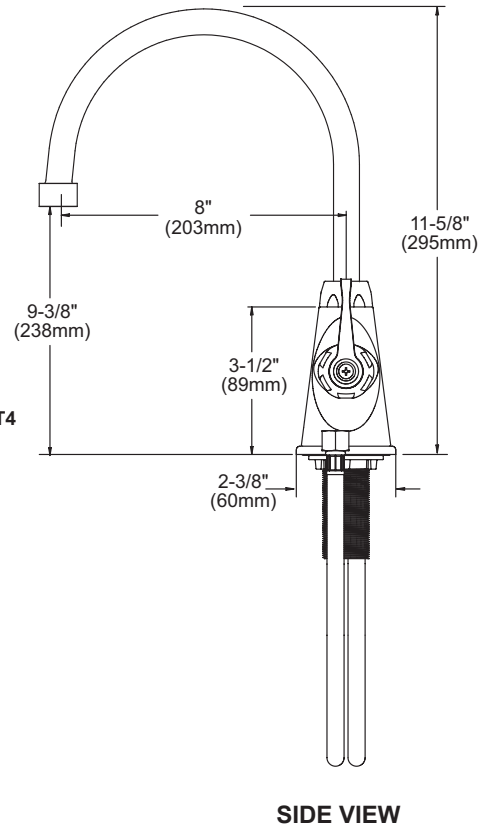

FEATURES

Model LK500GN08L2

- One hole dual handle top mount faucet
- Quarter turn ceramic disc cartridge
- Solid brass construction
- Chrome finish
- Includes spout swing restriction pin

Model LK500GN08T4

- Same as LK500GN08L2 except with 4" wrist blades handles

Model LK500GN08T6

- Same as LK500GN08L2 except with 6" wrist blades handles

COMPLIES WITH:

- ASME/ANSI A112.18.1
- CSA B125-01
- NSF/ANSI 61
- ADA
- UPC/CUPC
- IAPMO Listed

Concealed Deck Commercial Faucet Models LK500GN08L2, LK500GN08T4, LK500GN08T6

Job Name:	Item #:
Notes:	
Architect/Engineer Approval:	Date:

SEE OTHER SIDE FOR REPLACEMENT PARTS