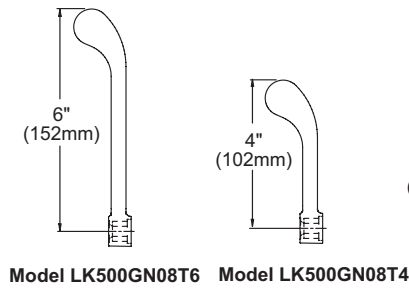

FEATURES

Model LK500GN08L2

- One hole dual handle top mount faucet
- Quarter turn ceramic disc cartridge
- Solid brass construction
- Chrome finish
- Includes spout swing restriction pin

Model LK500GN08T4

- Same as LK500GN08L2 except with 4" wrist blades handles

Model LK500GN08T6

- Same as LK500GN08L2 except with 6" wrist blades handles

COMPLIES WITH:

- ASME/ANSI A112.18.1
- CSA B125-01
- NSF/ANSI 61
- ADA
- UPC/CUPC
- IAPMO Listed

Concealed Deck Commercial Faucet Models LK500GN08L2, LK500GN08T4, LK500GN08T6

Job Name:	Item #:
Notes:	
Architect/Engineer Approval:	Date:

SEE OTHER SIDE FOR REPLACEMENT PARTS