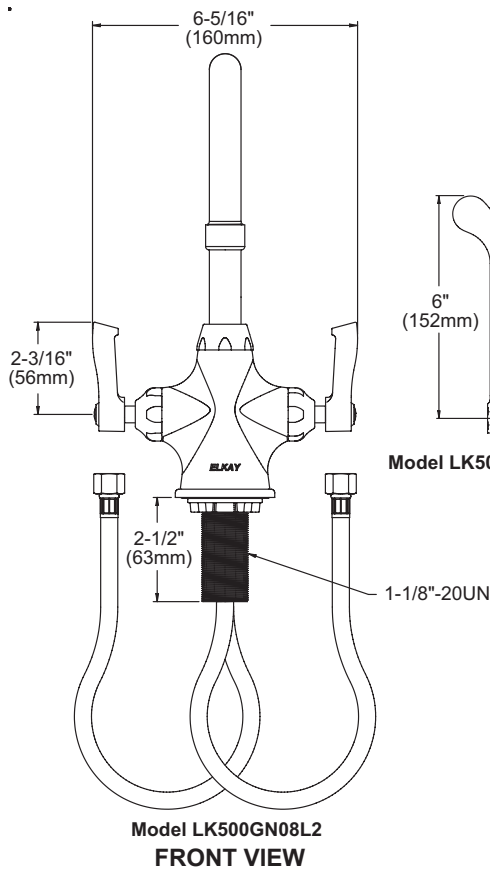

FEATURES

Model LK500GN08L2

- One hole dual handle top mount faucet
- Quarter turn ceramic disc cartridge
- Solid brass construction
- Chrome finish
- Includes spout swing restriction pin

Model LK500GN08T4

- Same as LK500GN08L2 except with 4" wrist blades handles

Model LK500GN08T6

- Same as LK500GN08L2 except with 6" wrist blades handles

COMPLIES WITH:

- ASME/ANSI A112.18.1
- CSA B125-01
- NSF/ANSI 61
- ADA
- UPC/CUPC
- IAPMO Listed

Concealed Deck Commercial Faucet Models LK500GN08L2, LK500GN08T4, LK500GN08T6

Job Name:	Item #:
Notes:	
Architect/Engineer Approval:	Date:

SEE OTHER SIDE FOR REPLACEMENT PARTS