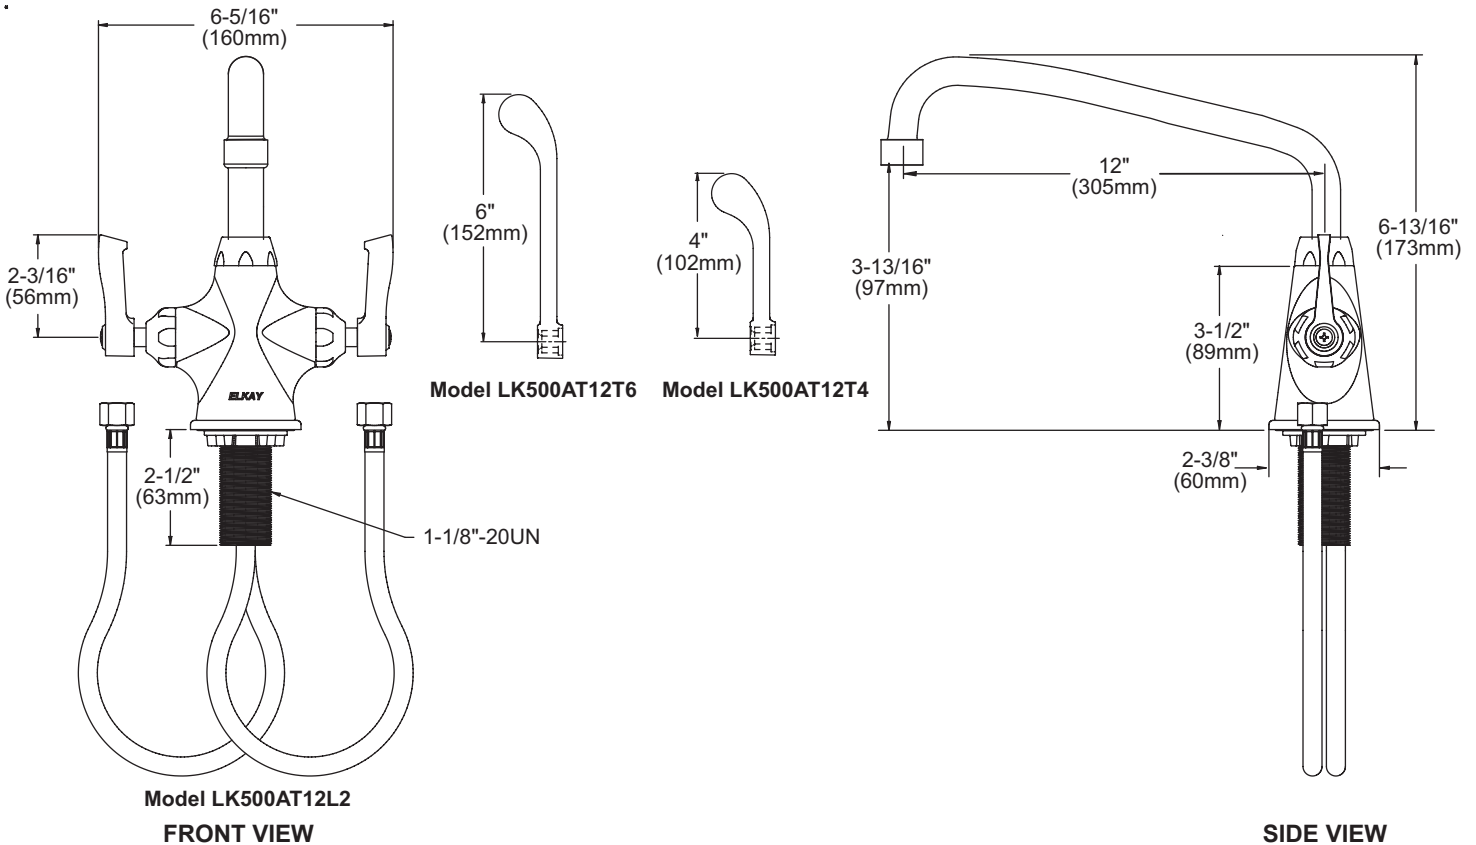

FEATURES

Model LK500AT12L2

- One hole dual handle top mount faucet
- Quarter turn ceramic disc cartridge
- Solid brass construction
- Chrome finish
- Includes spout swing restriction pin

Model LK500AT12T4

- Same as LK500AT12L2 except with 4" wrist blades handles

Model LK500AT12T6

- Same as LK500AT12L2 except with 6" wrist blades handles

COMPLIES WITH:

- ASME/ANSI A112.18.1
- CSA B125-01
- NSF/ANSI 61
- ADA
- UPC/CUPC
- IAPMO Listed

Concealed Deck Commercial Faucet Models LK500AT12L2, LK500AT12T4, LK500AT12T6

Job Name:	Item #:
Notes:	
Architect/Engineer Approval:	Date:

SEE OTHER SIDE FOR REPLACEMENT PARTS