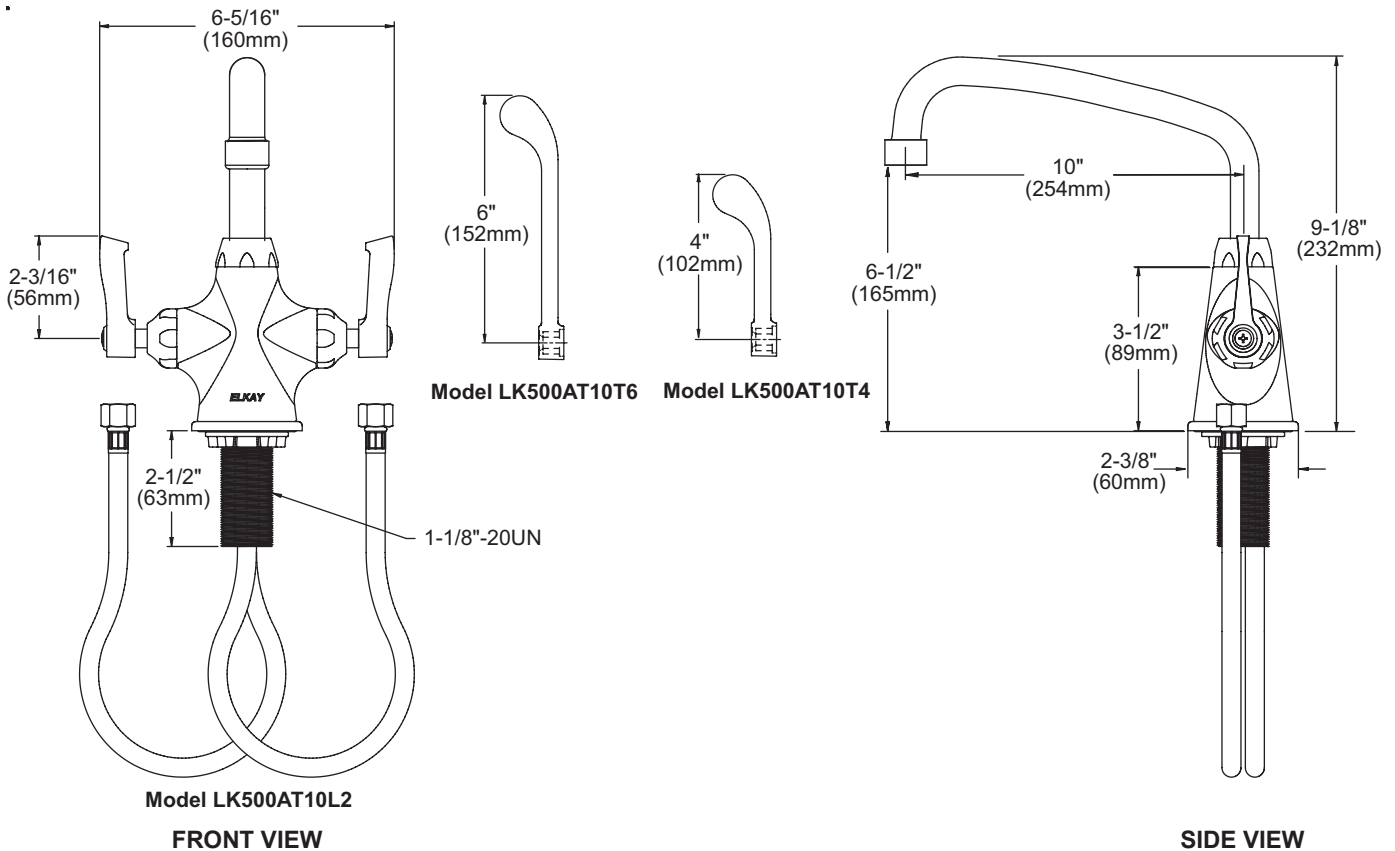

FEATURES

Model LK500AT10L2

- One hole dual handle top mount faucet
- Quarter turn ceramic disc cartridge
- Solid brass construction
- Chrome finish
- Includes spout swing restriction pin

Model LK500AT10T4

- Same as LK500AT10L2 except with 4" wrist blades handles

Model LK500AT10T6

- Same as LK500AT10L2 except with 6" wrist blades handles

COMPLIES WITH:

- ASME/ANSI A112.18.1
- CSA B125-01
- NSF/ANSI 61
- ADA
- UPC/CUPC
- IAPMO Listed

Concealed Deck Commercial Faucet Models LK500AT10L2, LK500AT10T4, LK500AT10T6

Job Name:	Item #:
Notes:	
Architect/Engineer Approval:	Date:

SEE OTHER SIDE FOR REPLACEMENT PARTS