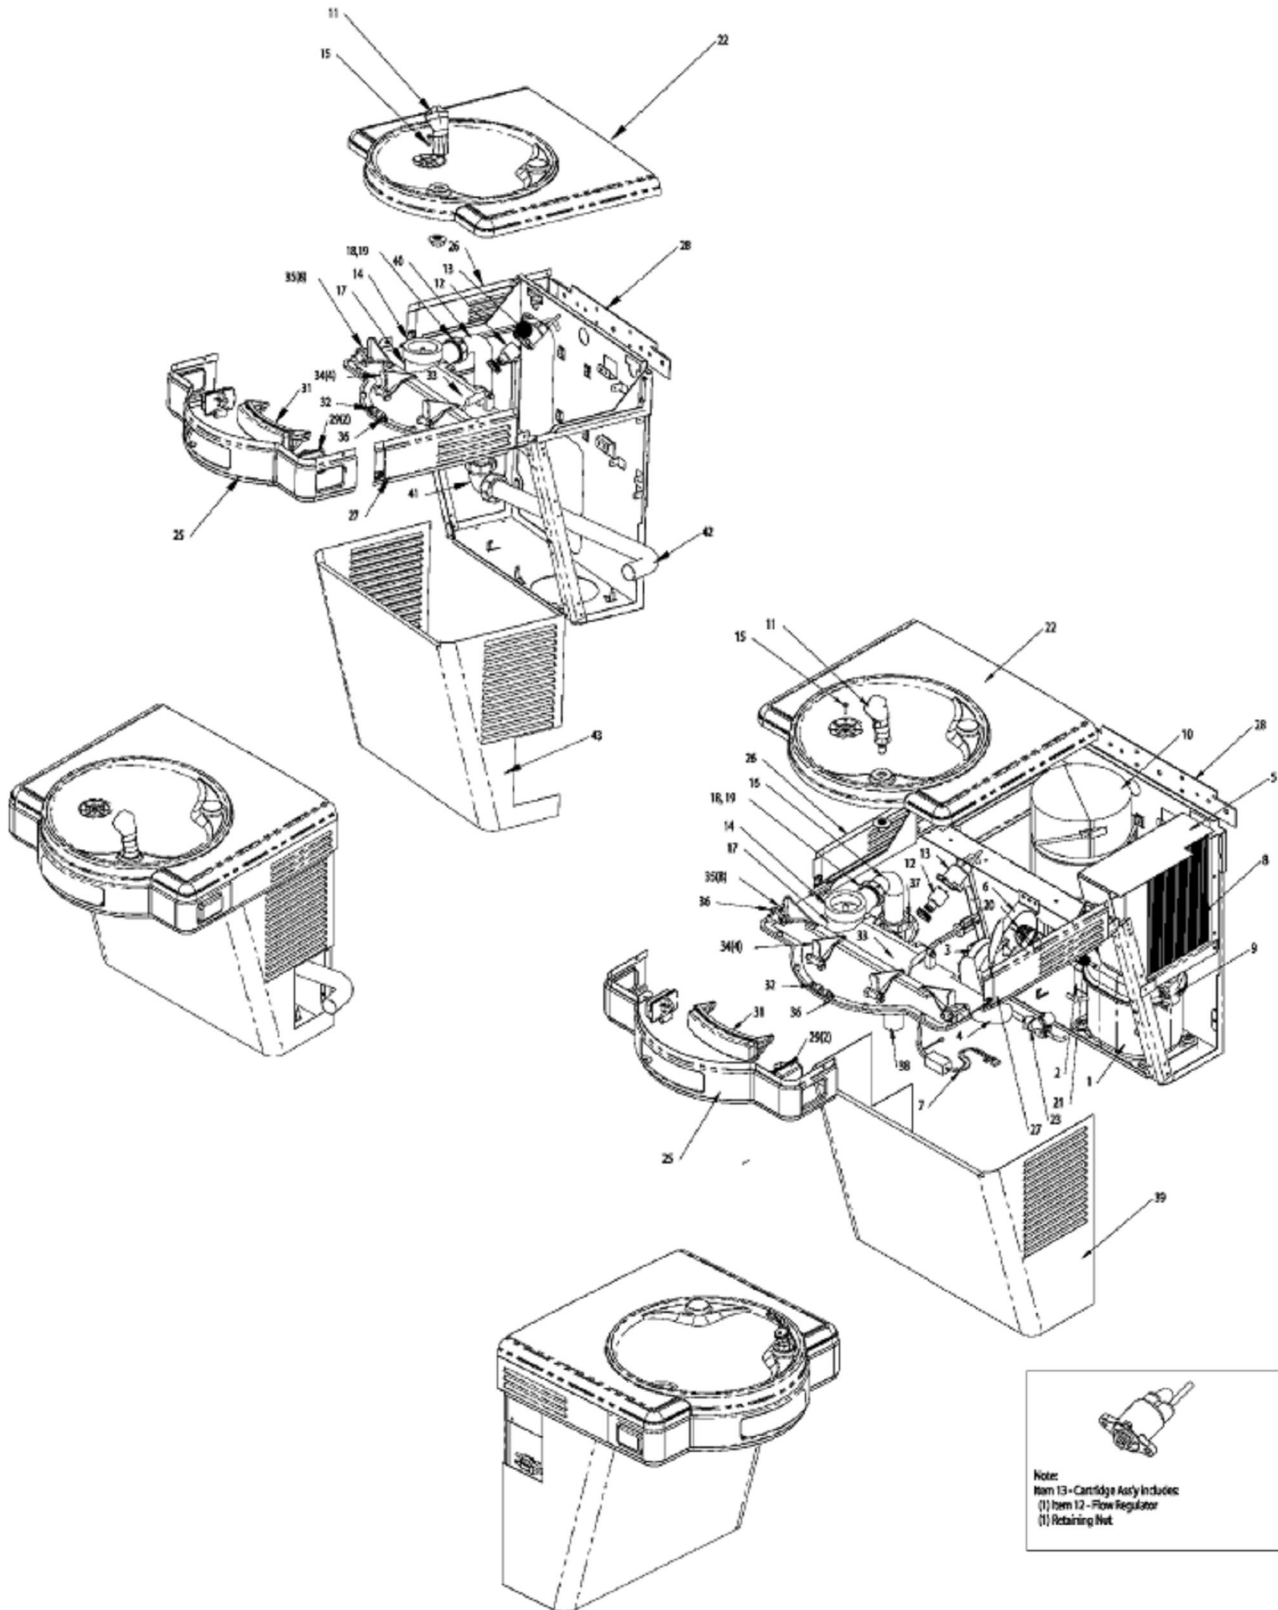

WALL MOUNTED WATER COOLER

HWUAC8LSS

Haws Parts List for Water Cooler Model: HWUAC8LSS

ITEM	PART NUMBER	DESCRIPTION
1	AA00050-SP	Compressor
2	AA00050-E2	Relay
	AA00050-E1	Overload
3	0089006799	Fan Motor
4	C026400-02	Fan Blade
5	D036317	Fan Shroud
6	A016344	Fan Bracket
7	C026392-01	Wall Cord
8	C026518	Condenser
9	0089006423	Thermostat
10	11286-SP	Evaporator Assembly
11	201646	Safety Gard Bubbler Spout
	0005383906	Bubbler Spout (Lead Free Brass)
12	VRK5010	Cartridge
13	0001715002	Water Control Assembly
14	0002575000	Drain Washer
15	0089006825	Drain Screw
16	A021316-04	Bent Tube 4.50"
17	0089006827	Drain Adapter
18	0089006828	Slip Joint Nut
19	0089006829	Slip Joint Washer
20	C026498-704	Capillary Tube
21	0002080404	Drier
22	0089006810	Stainless Steel Top
23	0005687178	"Y" Strainer
24	Omitted	Omitted
25	D036311-31	Front Apron Stainless Steel
	0089006780	Front Apron Granite
26	D036315-31	Left Panel Stainless Steel
	0089006808	Left Panel Granite
27	D036314-31	Right Panel Stainless Steel
	0089006809	Right Panel Granite
28	0001217565	Hanger Bracket
29	0089006817	Side Handle Assembly
31	C026543-101	Front Handle Mechanism
32	A020301	Pin Front Handle
33	D036357	Cartridge Rocker
34	C026546	Handle Rocker
35	A021302	Pin, Rocker & Side Handle
36	200068	Pin
37	A020968	Tee, Nuts, Washer
38	A020606	Drain Line Extension
39	D036369-21	Wrapper Granite
	D036369-31	Wrapper Stainless Steel
40	A021316-03	Bent Tube 12"
41	A020967	Elbow, Nuts, Washer
42	A021316-02	Bent Tube 17"
43	D036368-21	Wrapper Granite
	D036368-31	Wrapper Stainless Steel
44	D063658	Base Plate