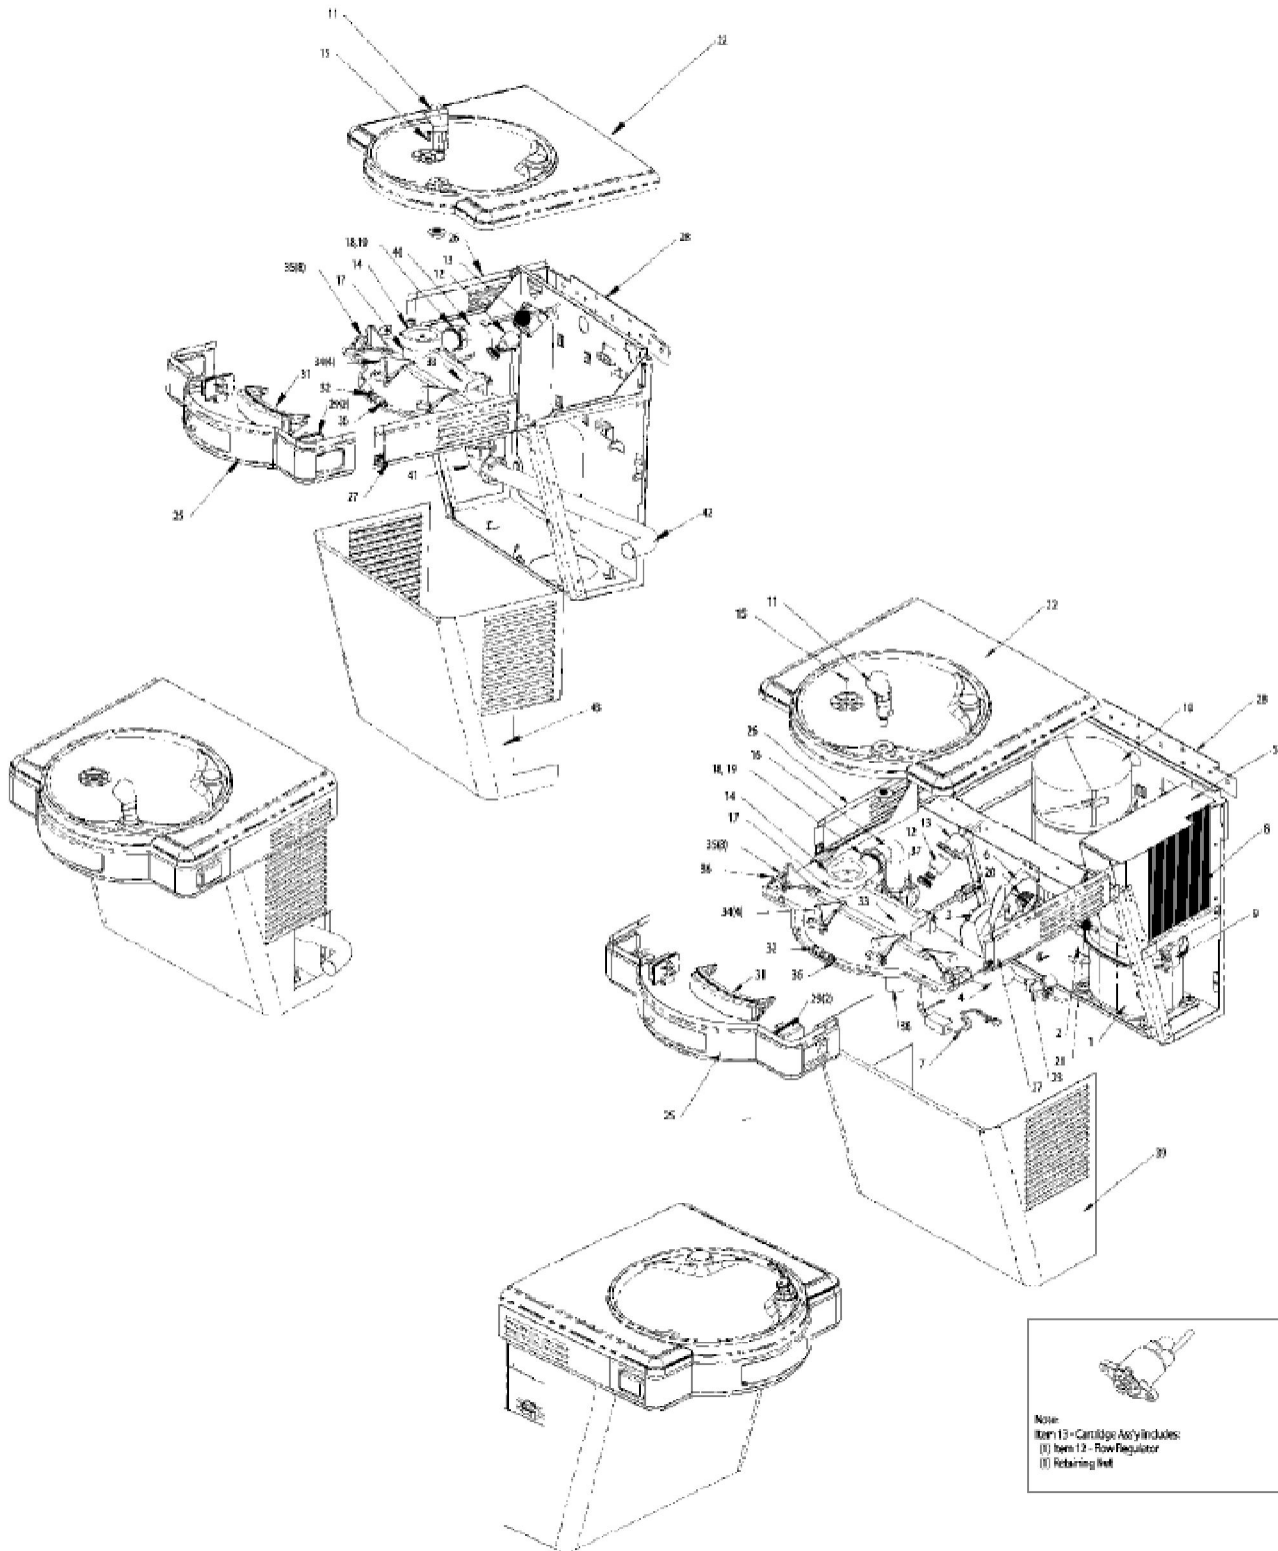

WALL MOUNTED WATER COOLER

HWUAC8L

Haws Parts List for Water Cooler Model: HWUAC8L

ITEM	PART NUMBER	DESCRIPTION
1	AA00050-SP	Compressor
2	AA00050-E2	Relay
	AA00050-E1	Overload
3	0089006799	Fan Motor
4	C026400-02	Fan Blade
5	D036317	Fan Shroud
6	A016344	Fan Bracket
7	C026392-01	Wall Cord
8	C026518	Condenser
9	0089006423	Thermostat
10	11286-SP	Evaporator Assembly
11	201646	Safety Gard Bubbler Spout
	0005383906	Bubbler Spout (Lead Free Brass)
12	VRK5010	Cartridge
13	0001715002	Water Control Assembly
14	0002575000	Drain Washer
15	0089006825	Drain Screw
16	A021316-04	Bent Tube 4.50"
17	0089006827	Drain Adapter
18	0089006828	Slip Joint Nut
19	0089006829	Slip Joint Washer
20	C026498-704	Capillary Tube
21	0002080404	Drier
22	0089006810	Stainless Steel Top
23	0005687178	"Y" Strainer
24	Omitted	Omitted
25	D036311-31	Front Apron Stainless Steel
	0089006780	Front Apron Granite
26	D036315-31	Left Panel Stainless Steel
	0089006808	Left Panel Granite
27	D036314-31	Right Panel Stainless Steel
	0089006809	Right Panel Granite
28	0001217565	Hanger Bracket
29	0089006817	Side Handle Assembly
31	C026543-101	Front Handle Mechanism
32	A020301	Pin Front Handle
33	D036357	Cartridge Rocker
34	C026546	Handle Rocker
35	A021302	Pin, Rocker & Side Handle
36	200068	Pin
37	A020968	Tee, Nuts, Washer
38	A020606	Drain Line Extension
39	D036369-21	Wrapper Granite
	D036369-31	Wrapper Stainless Steel
40	A021316-03	Bent Tube 12"
41	A020967	Elbow, Nuts, Washer
42	A021316-02	Bent Tube 17"
43	D036368-21	Wrapper Granite
	D03638-31	Wrapper Stainless Steel
44	D063658	Base Plate