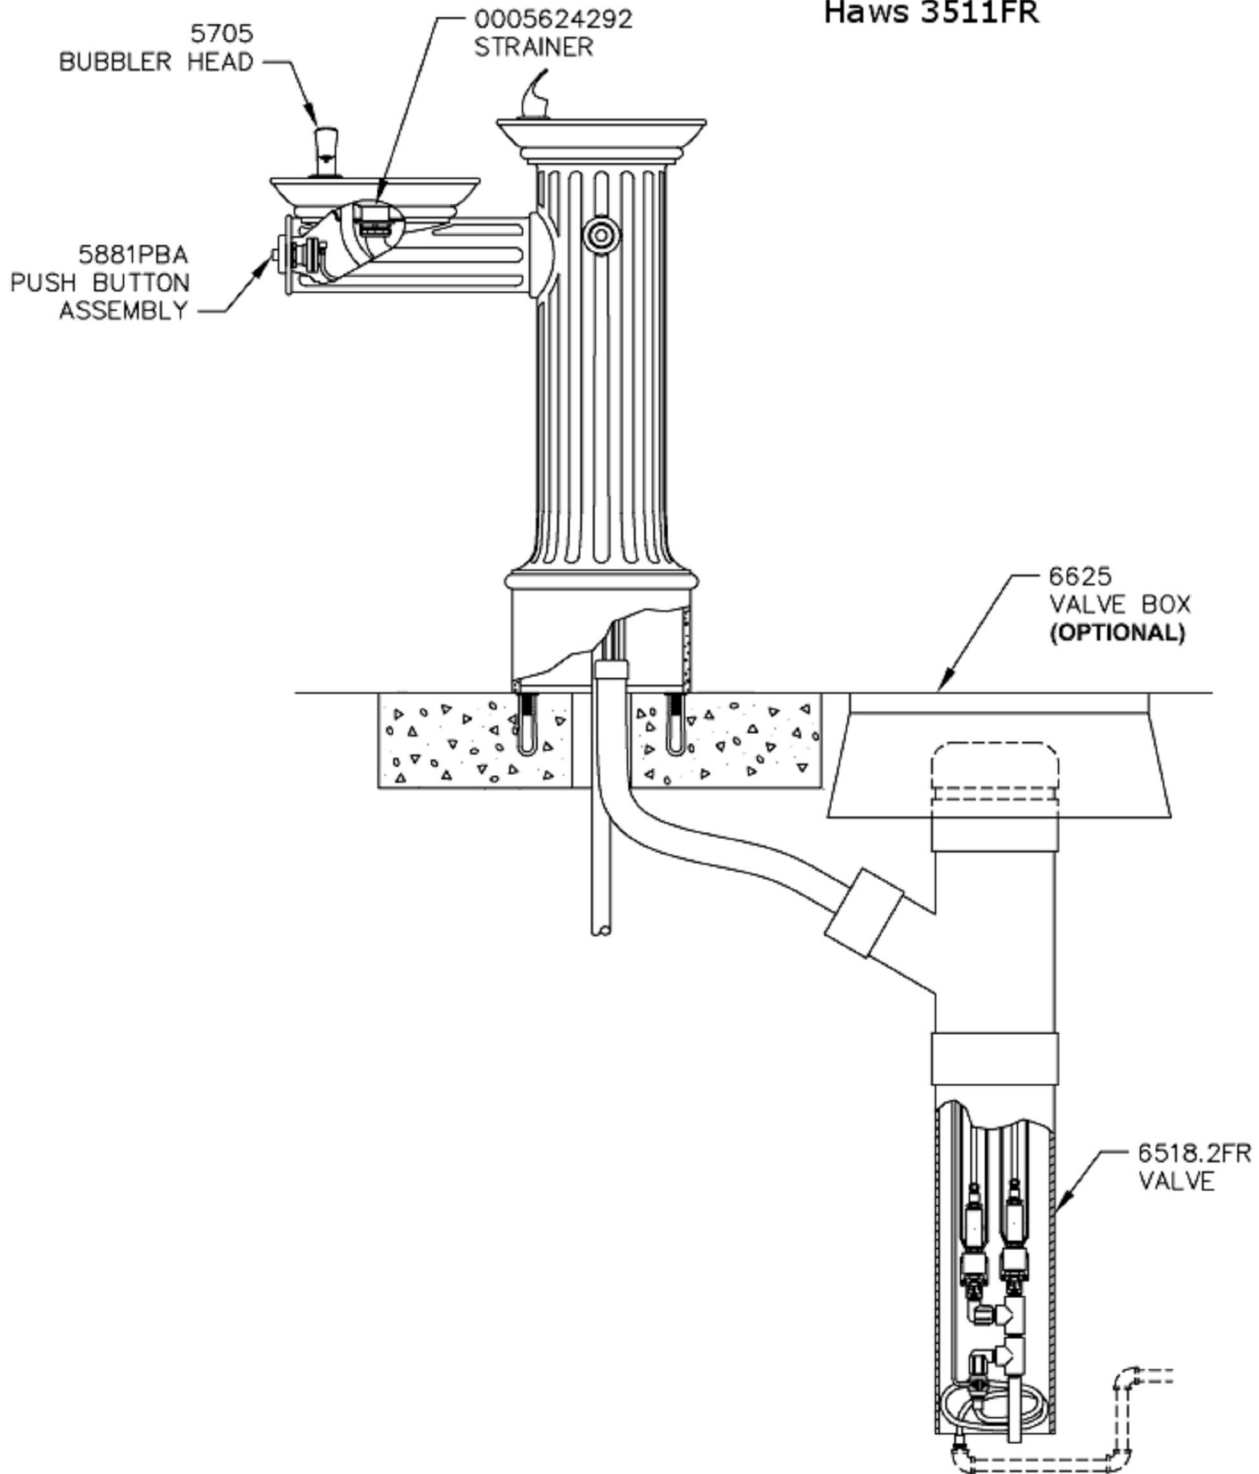

PARTS BREAKDOWN

Haws 3511FR

www.DrinkingFountainDoctor.com
1-800-518-5388