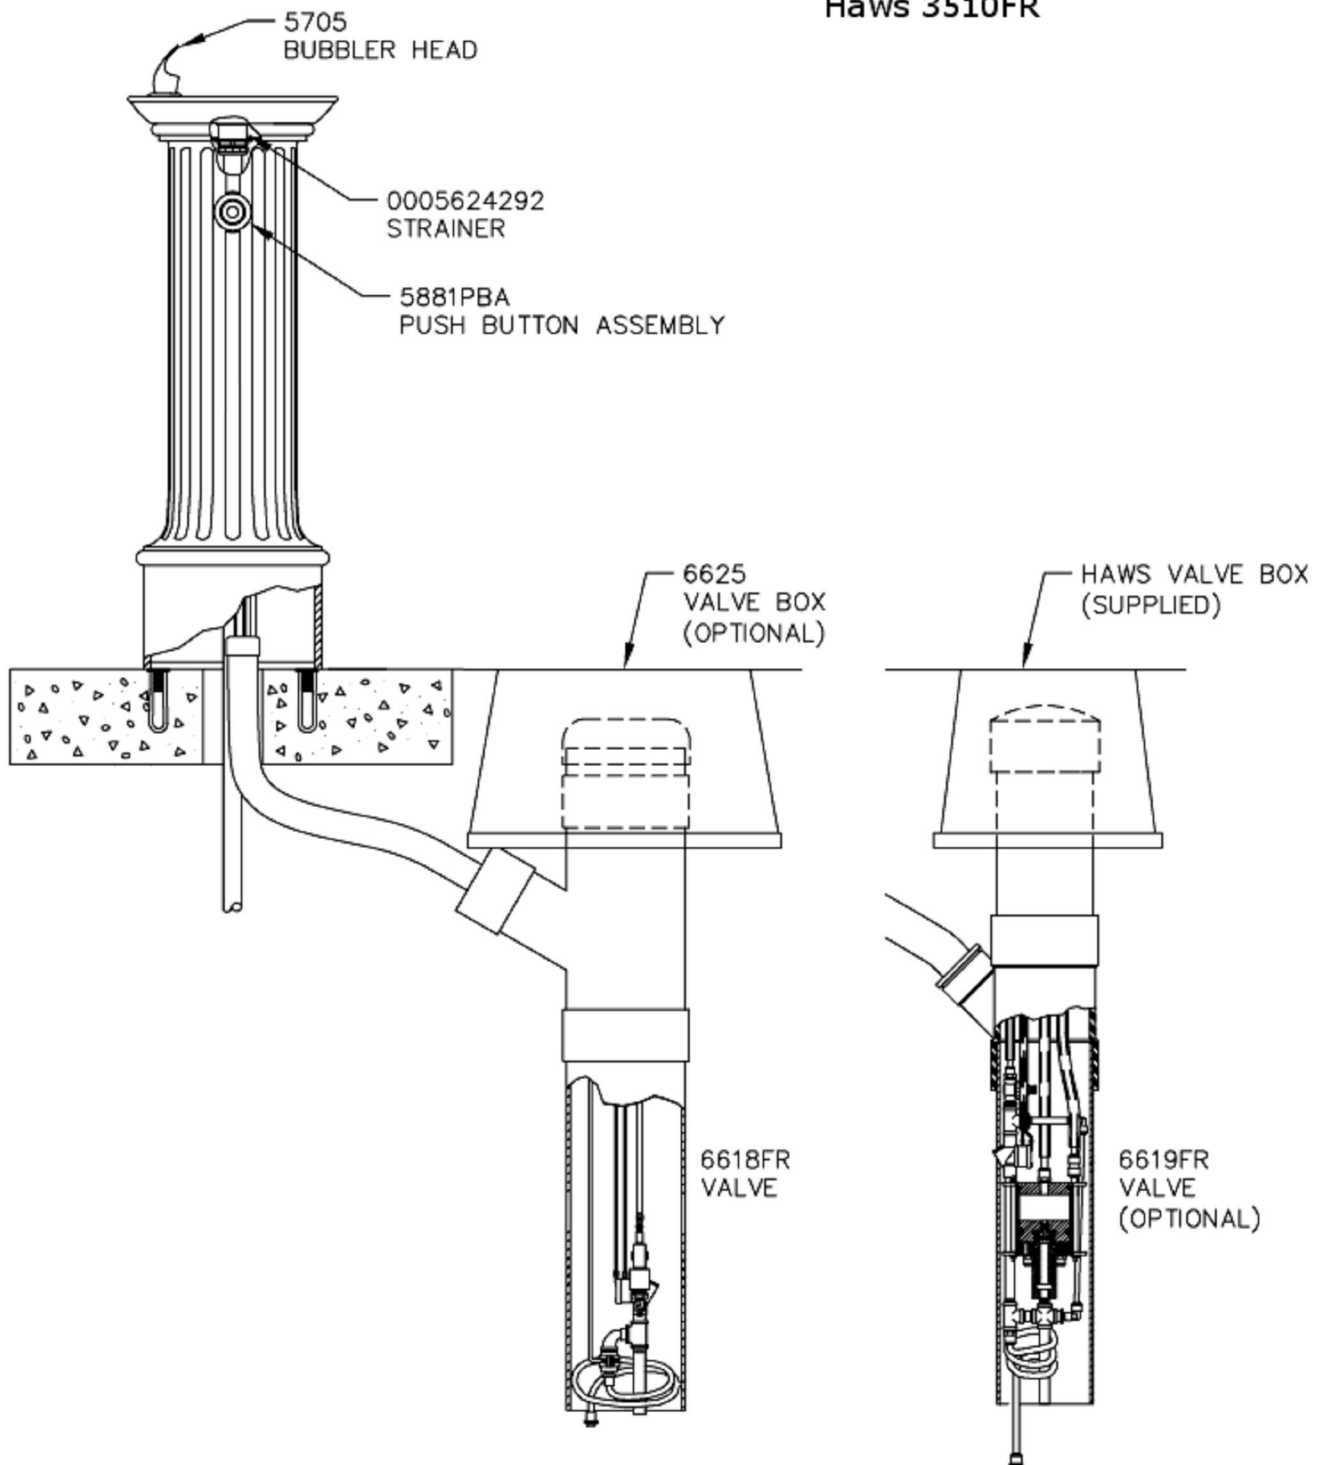

PARTS BREAKDOWN

Haws 3510FR

www.DrinkingFountainDoctor.com
1-800-518-5388