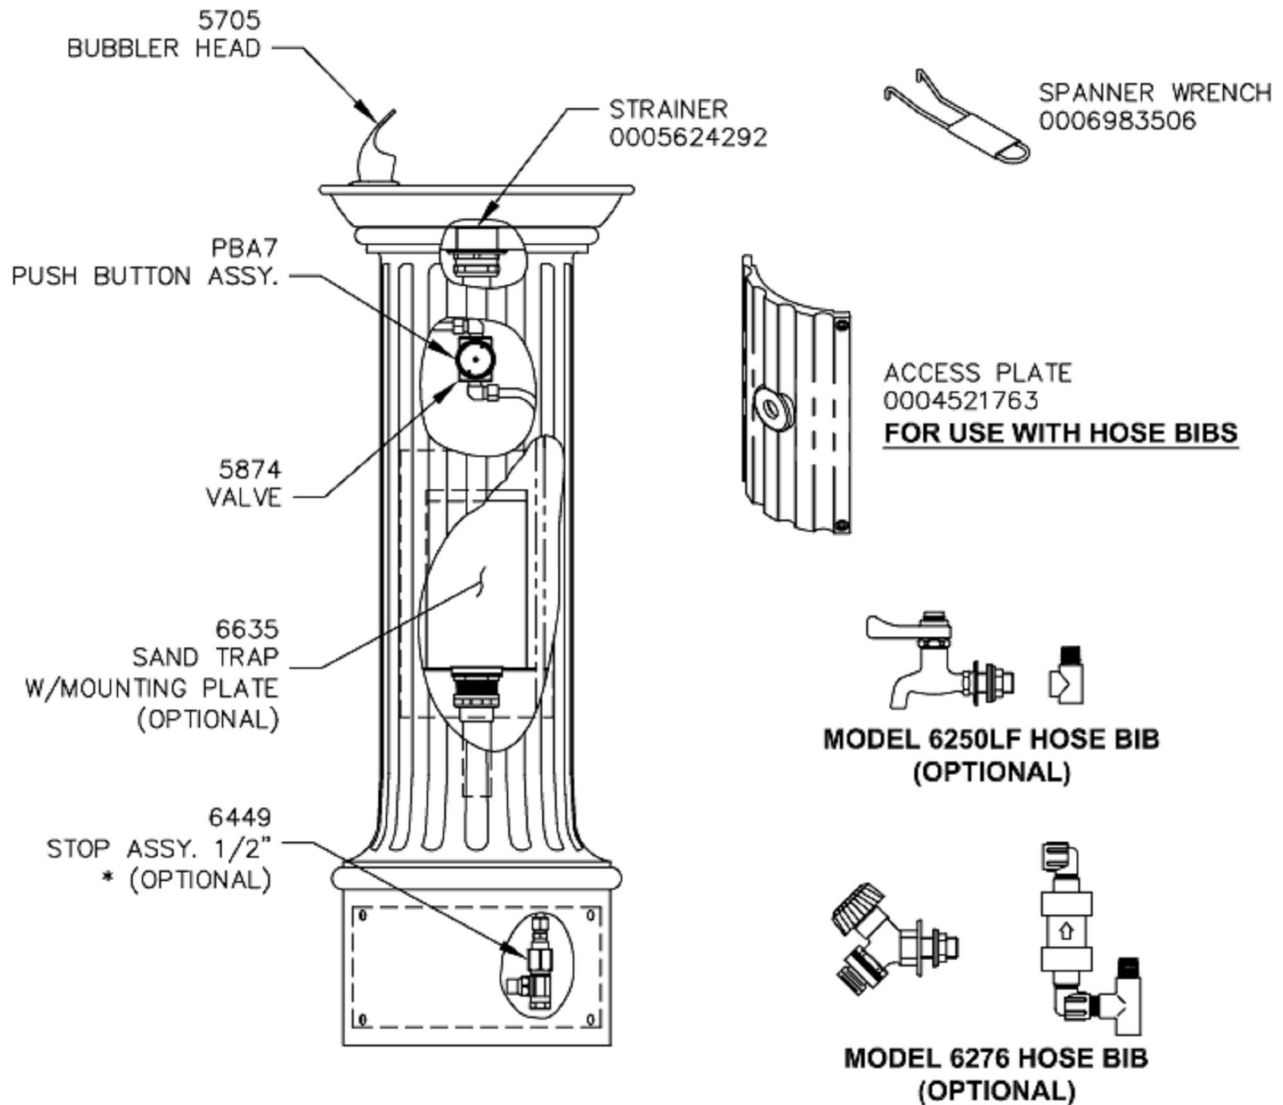

PARTS BREAKDOWN

Haws 3510

* IF PURCHASED MFG SUGGESTS YOU USE WITH CONNECTOR P/N 0001730150.2

IMPORTANT: IF EITHER HOSE BIB IS USED IT MUST BE USED WITH SAND TRAP 6611. CANNOT OFFER HOSE BIBS AS AN OPTION WITH SAND TRAP 6635. IF A HOSE BIB IS PURCHASED, ACCESS PLATE 0004521763 MUST BE USED