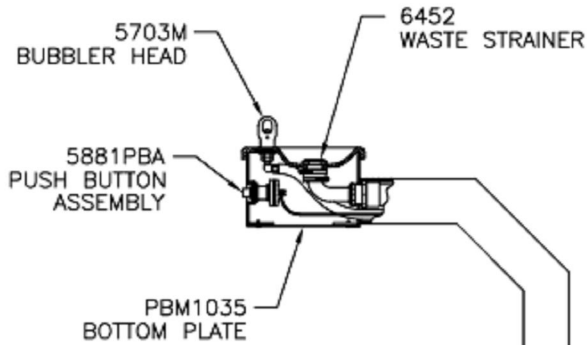

PARTS BREAKDOWN

3503FR WITH 6518FR OR 6519FR

✓
P/N 0002981127
KEY 5/32" HEX PINNED

**MODEL MTG.3501
MOUNTING
SYSTEM
(OPTIONAL)**

**MODEL MTG.3503
MOUNTING PLATE
(OPTIONAL)**

**MODEL 6518FR
FREEZE VALVE
(OPTIONAL)**