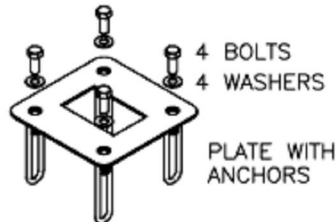

PARTS BREAKDOWN

3503FR WITH 6518FR OR 6519FR

✓
P/N 0002981127
KEY 5/32" HEX PINNED

**MODEL MTG.3501
MOUNTING
SYSTEM
(OPTIONAL)**

**MODEL MTG.3503
MOUNTING PLATE
(OPTIONAL)**

**MODEL 6518FR
FREEZE VALVE
(OPTIONAL)**