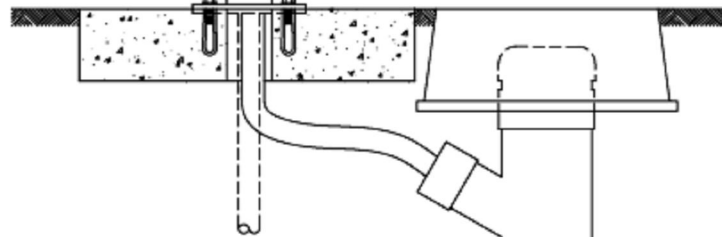

PARTS BREAKDOWN

3503FR WITH 6518FR OR 6519FR

✓
P/N 0002981127
KEY 5/32" HEX PINNED

**MODEL MTG.3501
MOUNTING
SYSTEM
(OPTIONAL)**

**MODEL MTG.3503
MOUNTING PLATE
(OPTIONAL)**

**MODEL 6518FR
FREEZE VALVE
(OPTIONAL)**