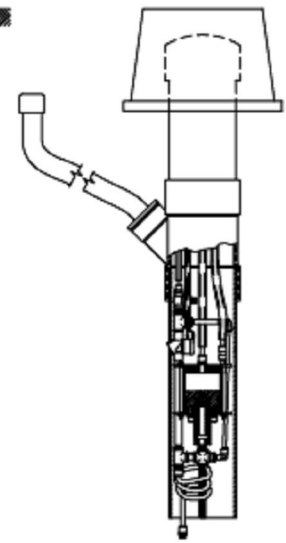

PARTS BREAKDOWN

3503FR WITH 6518FR OR 6519FR

✓
P/N 0002981127
KEY 5/32" HEX PINNED

**MODEL MTG.3501
MOUNTING
SYSTEM
(OPTIONAL)**

**MODEL MTG.3503
MOUNTING PLATE
(OPTIONAL)**

**MODEL 6518FR
FREEZE VALVE
(OPTIONAL)**