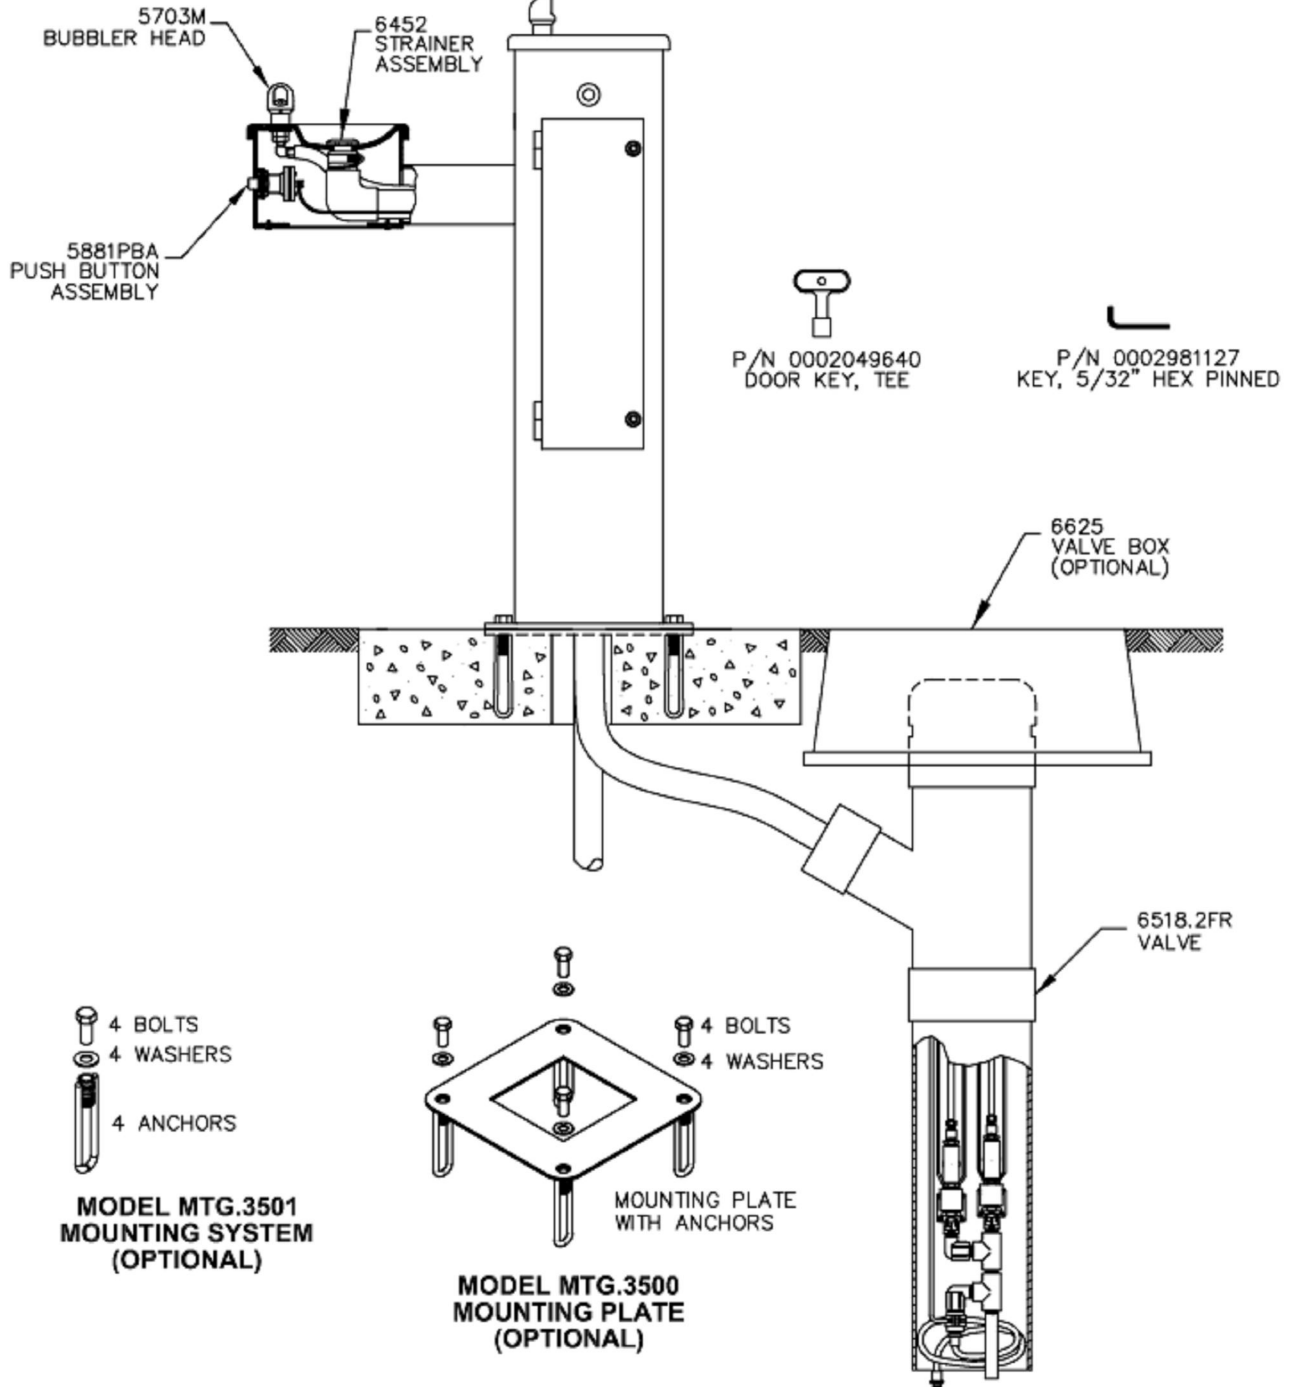

PARTS BREAKDOWN

Haws 3500FR

www.DrinkingFountainDoctor.com
1-800-518-5388