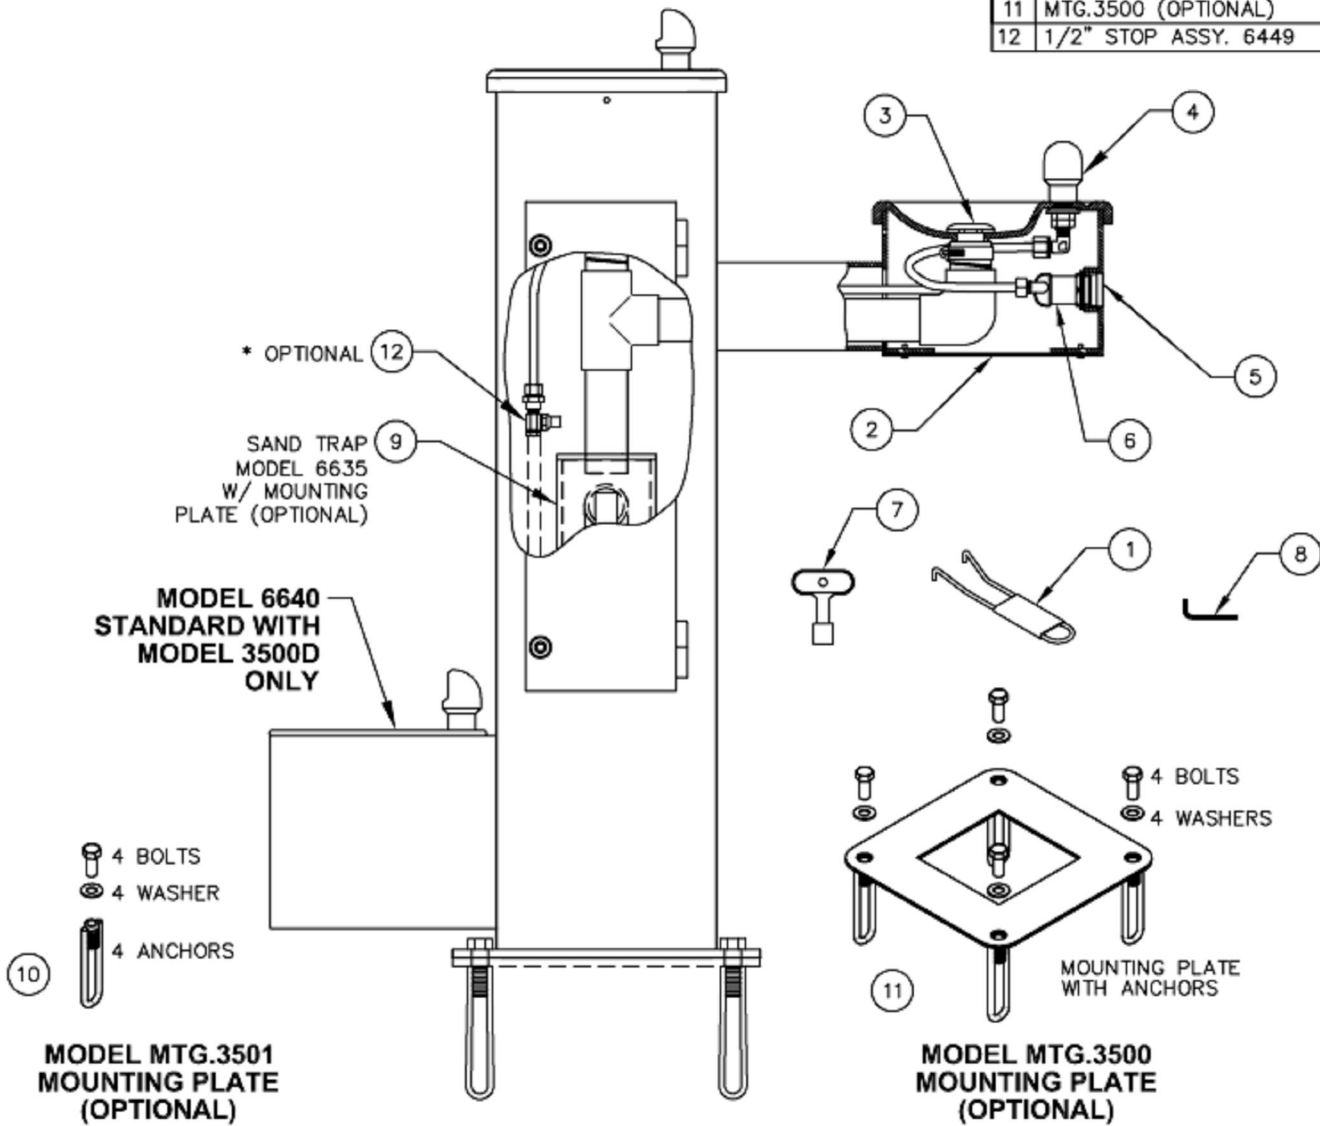

PARTS BREAKDOWN

Haws 3500D

ITEM	DESCRIPTION
1	SPANNER WRENCH P/N 0006983506
2	BOTTOM PLATE PBM1035
3	STRAINER 6452
4	BUBBLER HEAD 5703M
5	PUSH BTN ASS'Y PBA7
6	VALVE 5874
7	DOOR KEY, TEE 0002049640
8	KEY, 5/32" HEX PINNED P/N 0002981127
9	6635 SANDTRAP (OPTIONAL)
10	MTG.3501 (OPTIONAL)
11	MTG.3500 (OPTIONAL)
12	1/2" STOP ASSY. 6449

* IF PURCHASED MFG SUGGESTS YOU USE WITH CONNECTOR P/N 0001730150.2

www.DrinkingFountainDoctor.com
1-800-518-5388

REV	DESCRIPTION	ECN	DATE	BY/APVD
REVISIONS				