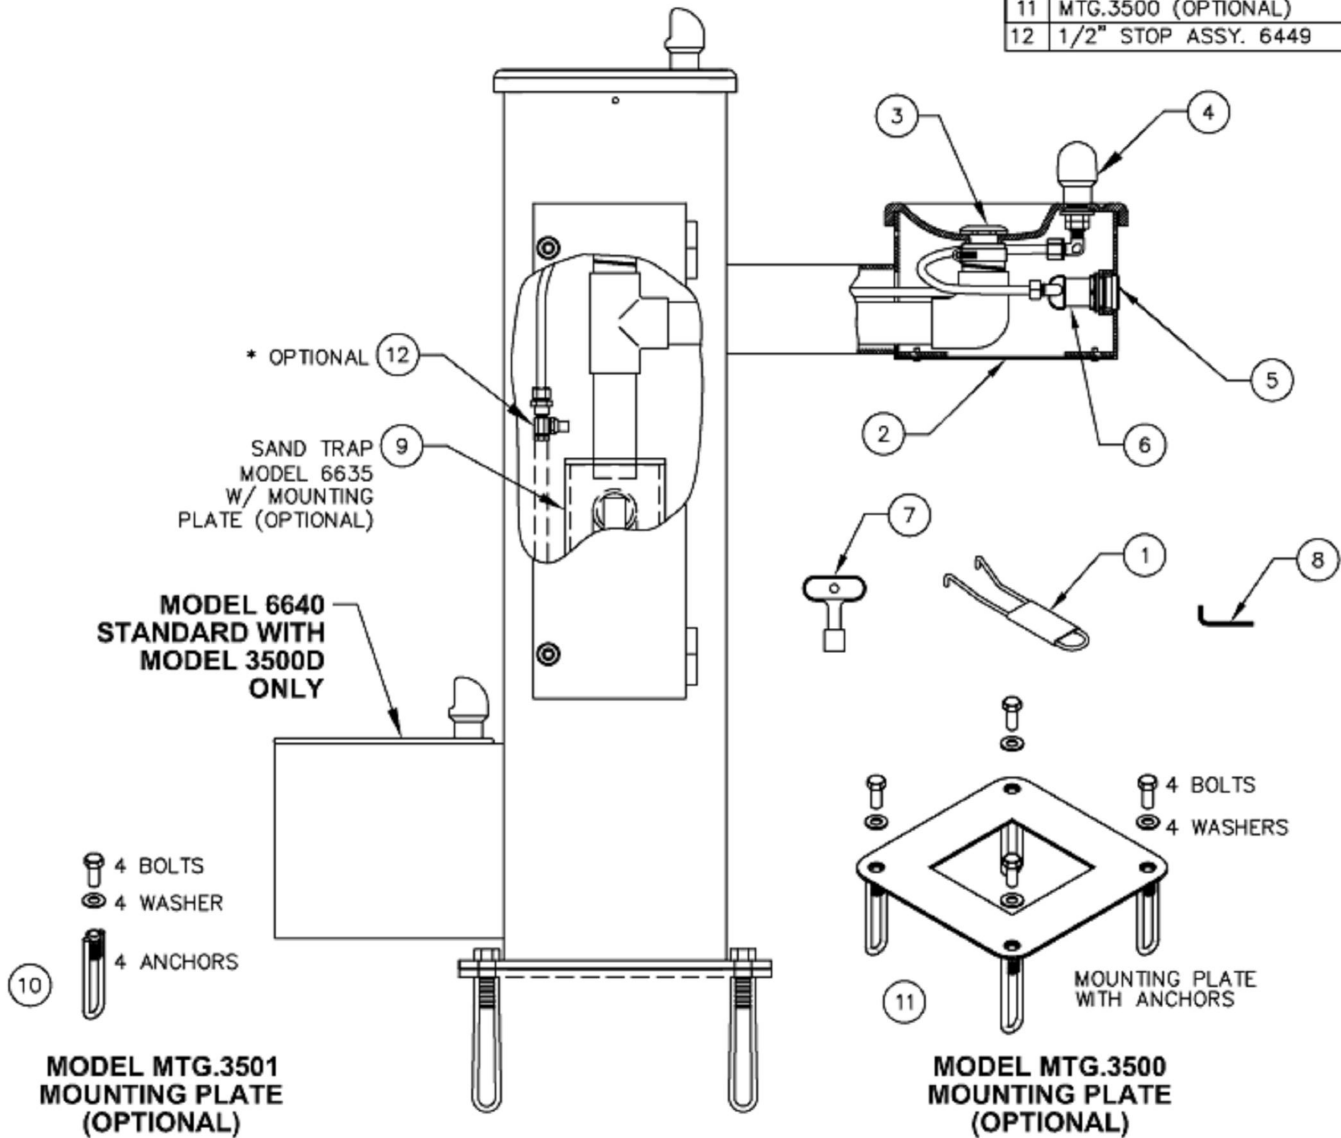

PARTS BREAKDOWN

Haws 3500

ITEM	DESCRIPTION
1	SPANNER WRENCH P/N 0006983506
2	BOTTOM PLATE PBM1035
3	STRAINER 6452
4	BUBBLER HEAD 5703M
5	PUSH BTN ASS'Y PBA7
6	VALVE 5874
7	DOOR KEY, TEE 0002049640
8	KEY, 5/32" HEX PINNED P/N 0002981127
9	6635 SANDTRAP (OPTIONAL)
10	MTG.3501 (OPTIONAL)
11	MTG.3500 (OPTIONAL)
12	1/2" STOP ASSY. 6449