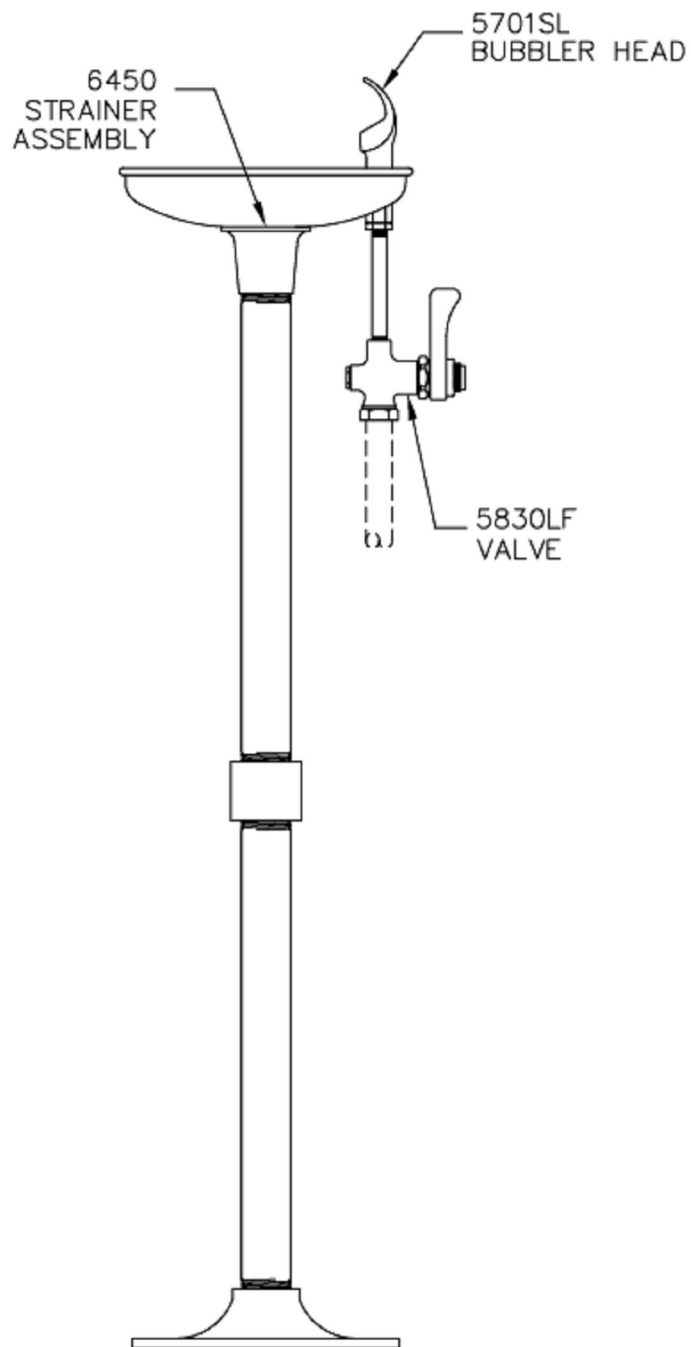

PARTS BREAKDOWN

Haws 3482

www.DrinkingFountainDoctor.com
1-800-518-5388