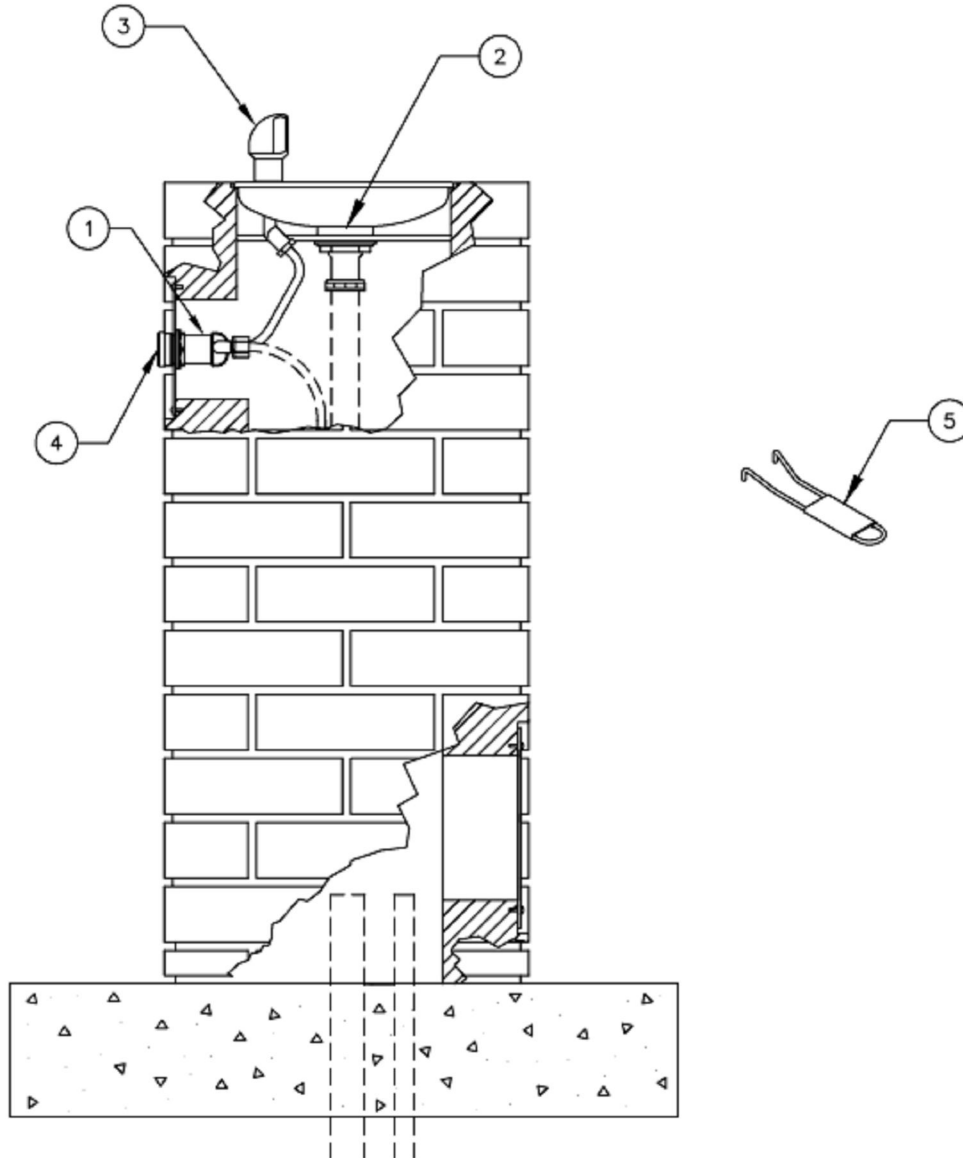

ITEM	DESCRIPTION
1	VALVE 5874
2	STRAINER ASSY 6460
3	BUBBLER HEAD 5703M
4	PUSH BTN ASS'Y PBA7
5	SPANNER WRENCH

PARTS BREAKDOWN

Haws 3410

www.DrinkingFountainDoctor.com
1-800-518-5388