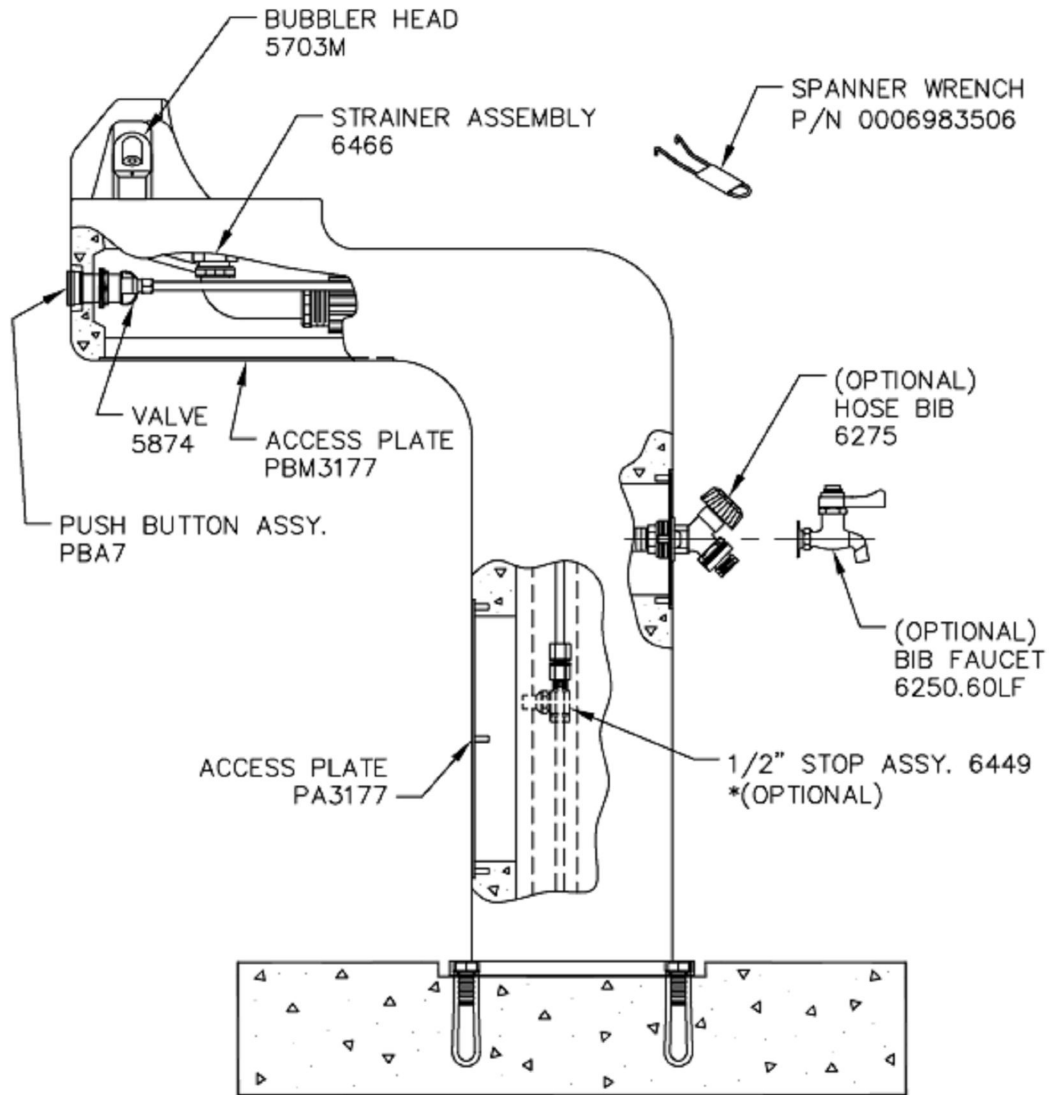

# PARTS BREAKDOWN

Haws 3177

\* IF PURCHASED MFG SUGGESTS YOU USE WITH CONNECTOR P/N 0001730150.2

[www.DrinkingFountainDoctor.com](http://www.DrinkingFountainDoctor.com)  
1-800-518-5388