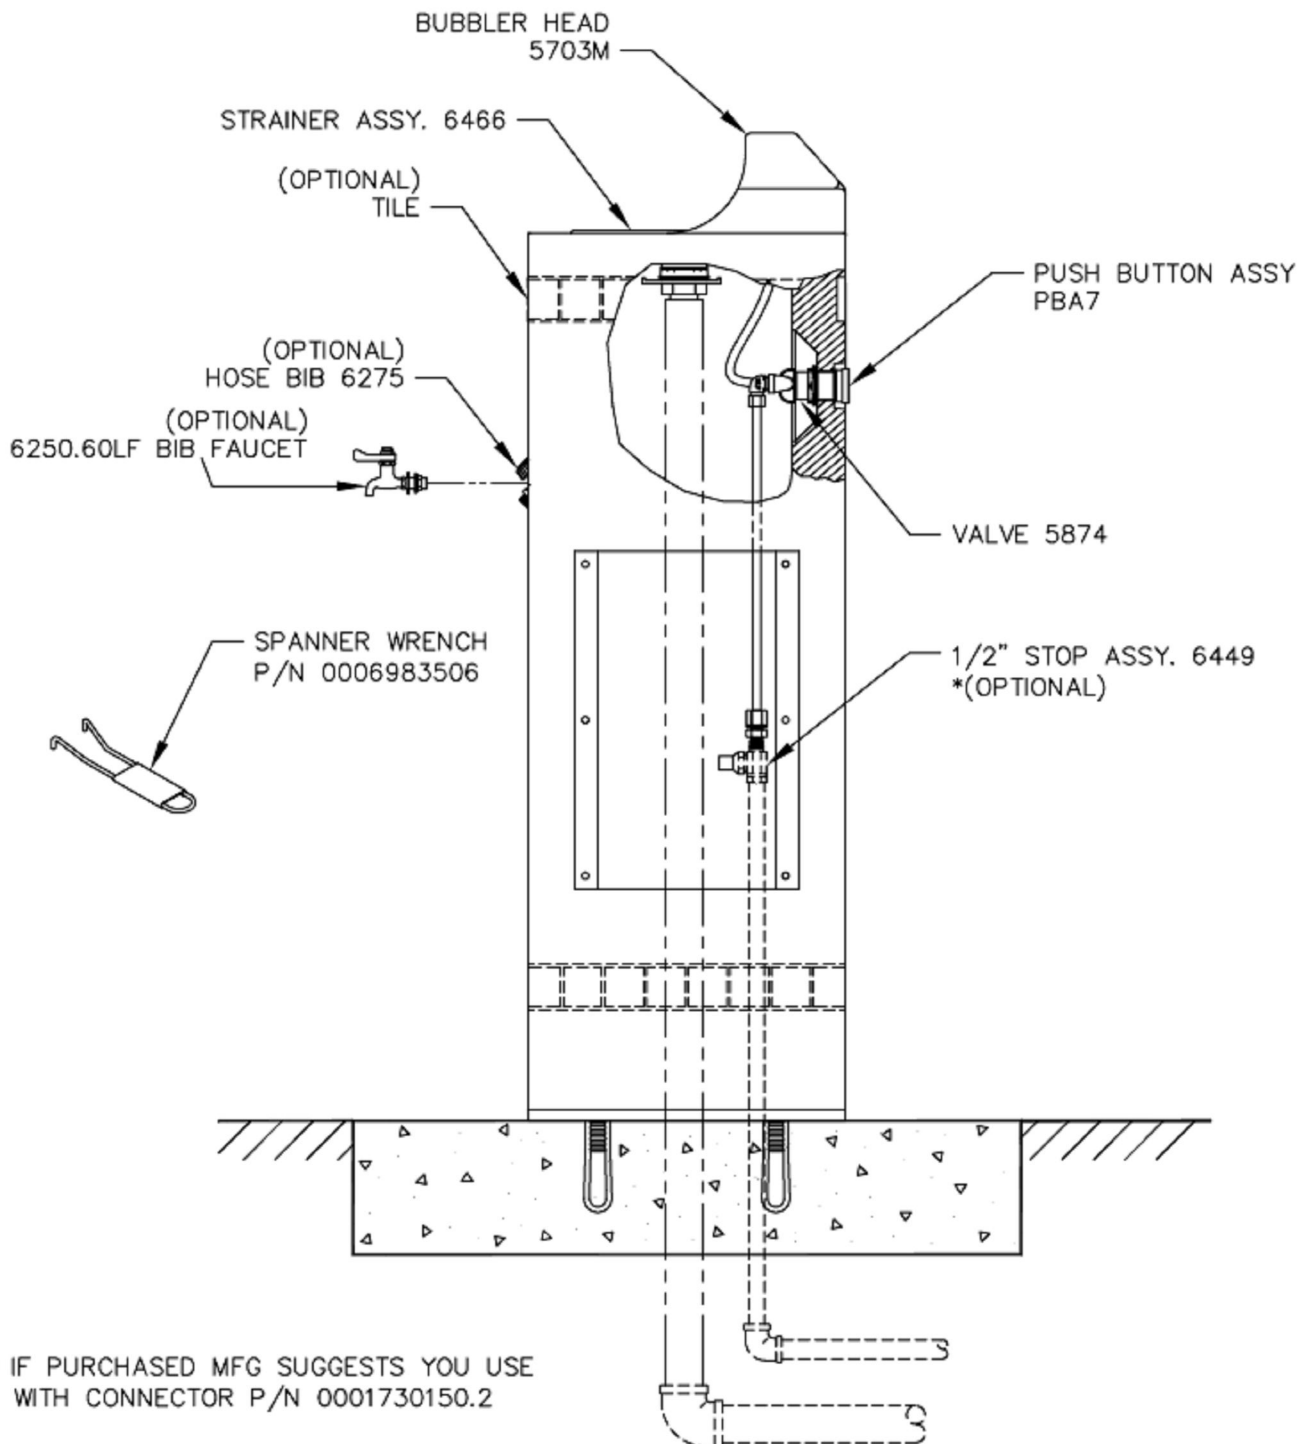

PARTS BREAKDOWN

Haws 3121

www.DrinkingFountainDoctor.com
1-800-518-5388