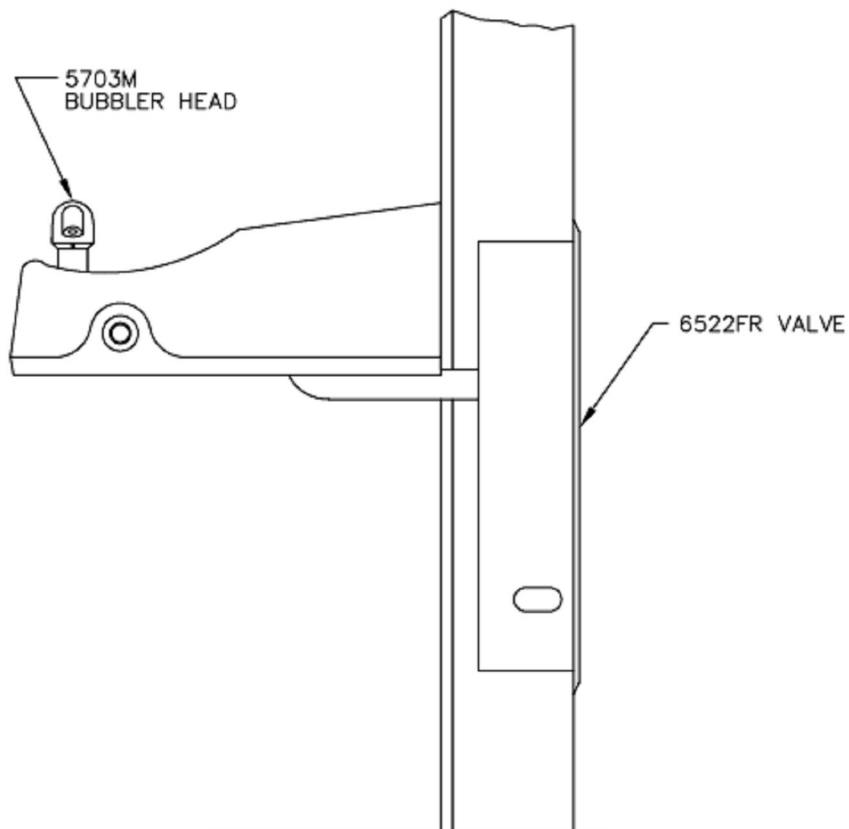

PARTS BREAKDOWN

Haws 1441FR

www.DrinkingFountainDoctor.com
1-800-518-5388