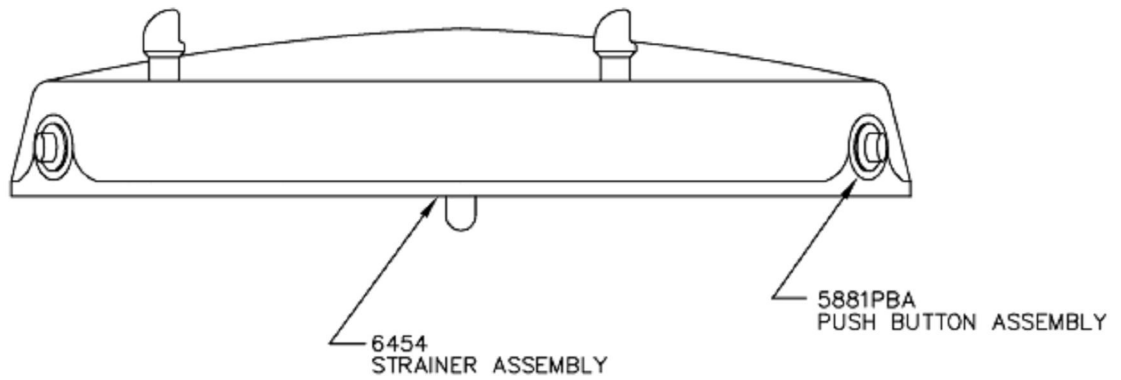

PARTS BREAKDOWN

Haws 1441FR

www.DrinkingFountainDoctor.com
1-800-518-5388