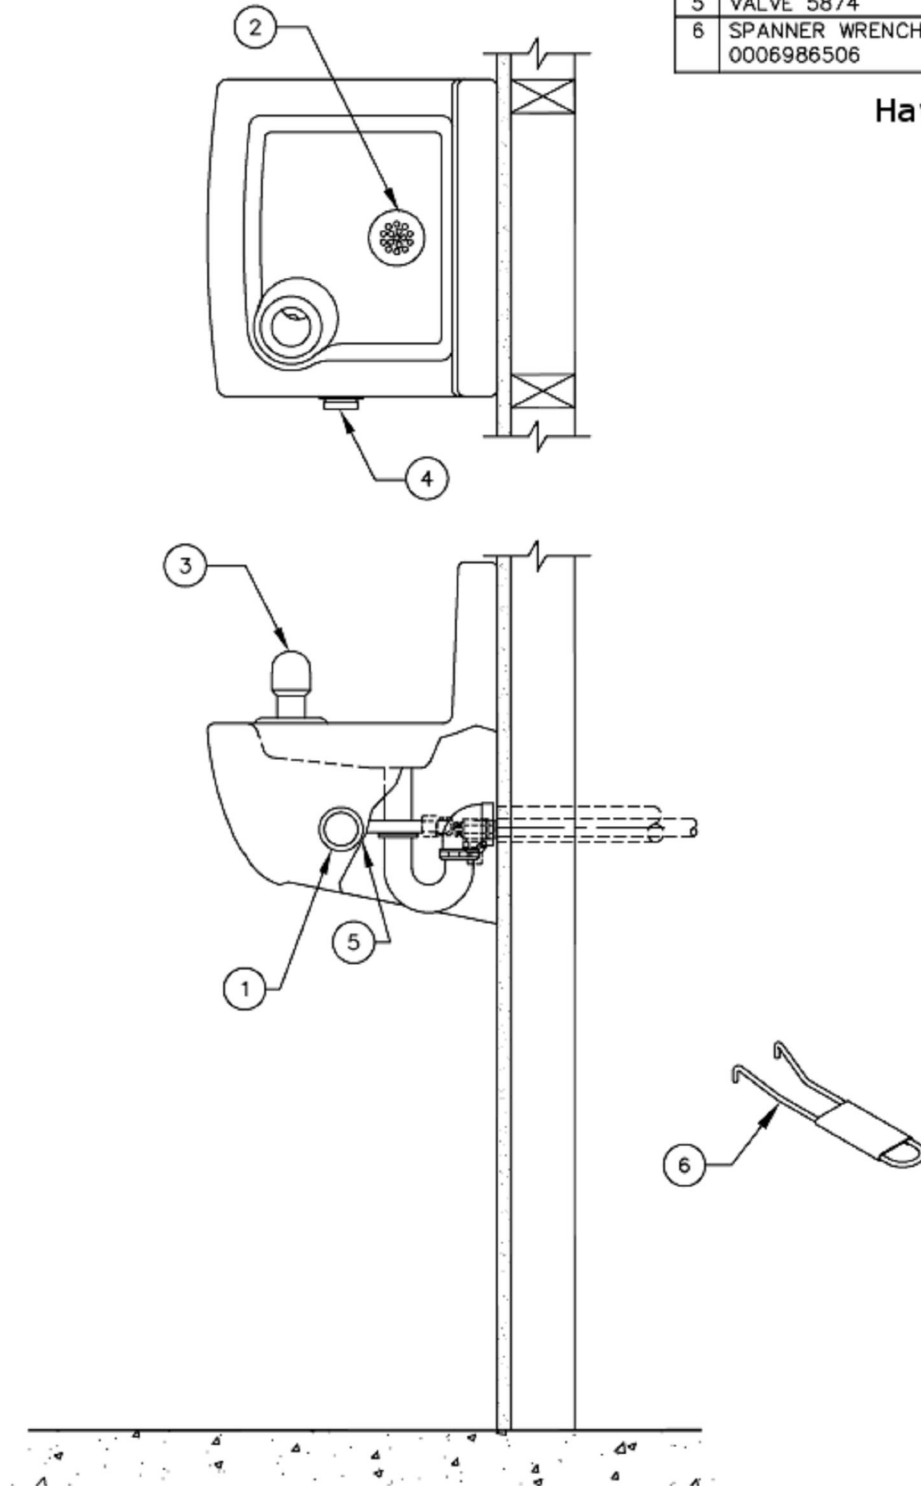

# PARTS BREAKDOWN

ITEM	DESCRIPTION
1	NUT 1-1/4"-18, 0003820970
2	STRAINER ASSY 6454
3	BUBBLER HEAD 5703M
4	PUSH BTN ASS'Y 0001370150
5	VALVE 5874
6	SPANNER WRENCH 0006986506

Haws 1201

[www.DrinkingFountainDoctor.com](http://www.DrinkingFountainDoctor.com)  
1-800-518-5388