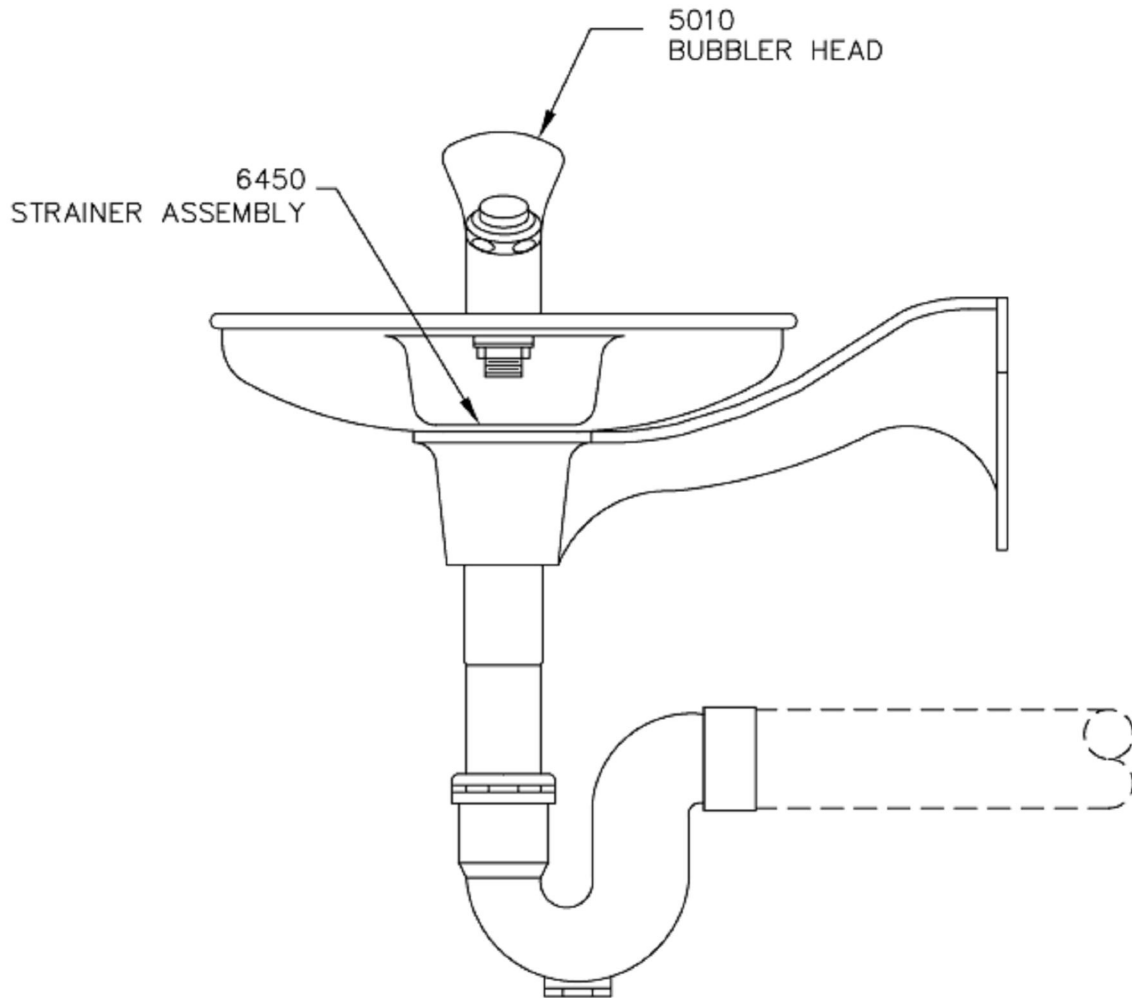

PARTS BREAKDOWN

Haws 1152

www.DrinkingFountainDoctor.com
1-800-518-5388