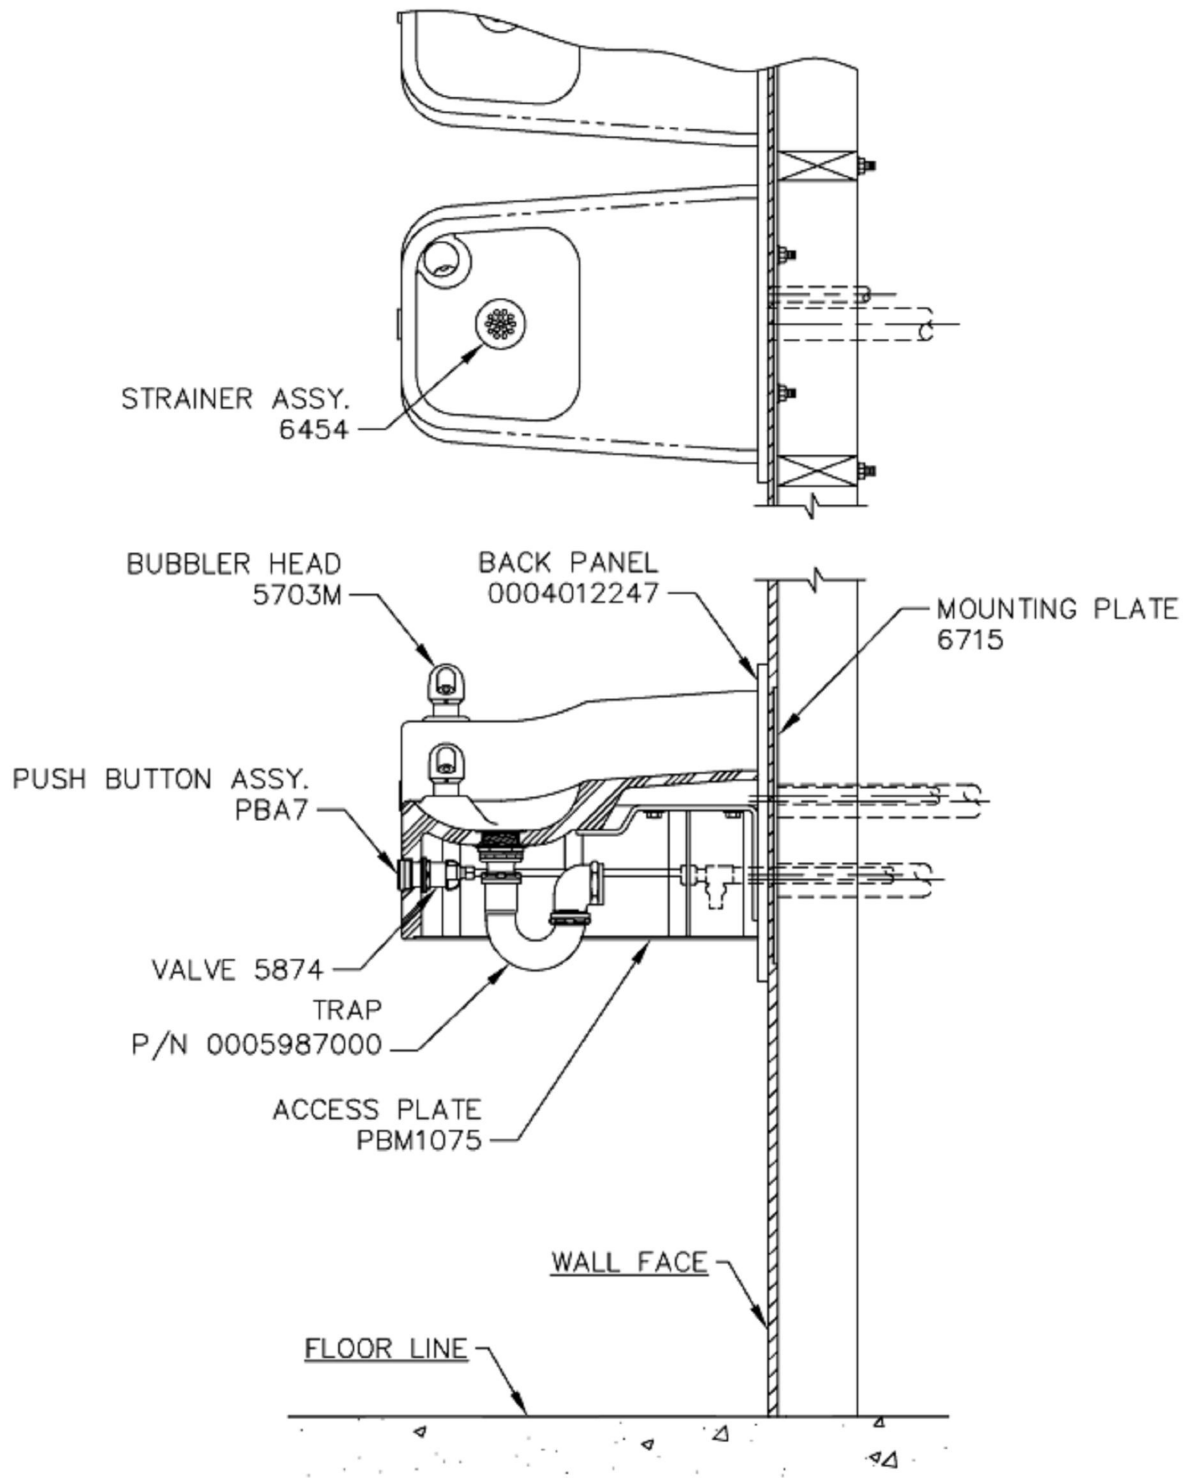

# PARTS BREAKDOWN

Haws 1085

[www.DrinkingFountainDoctor.com](http://www.DrinkingFountainDoctor.com)  
1-800-518-5388