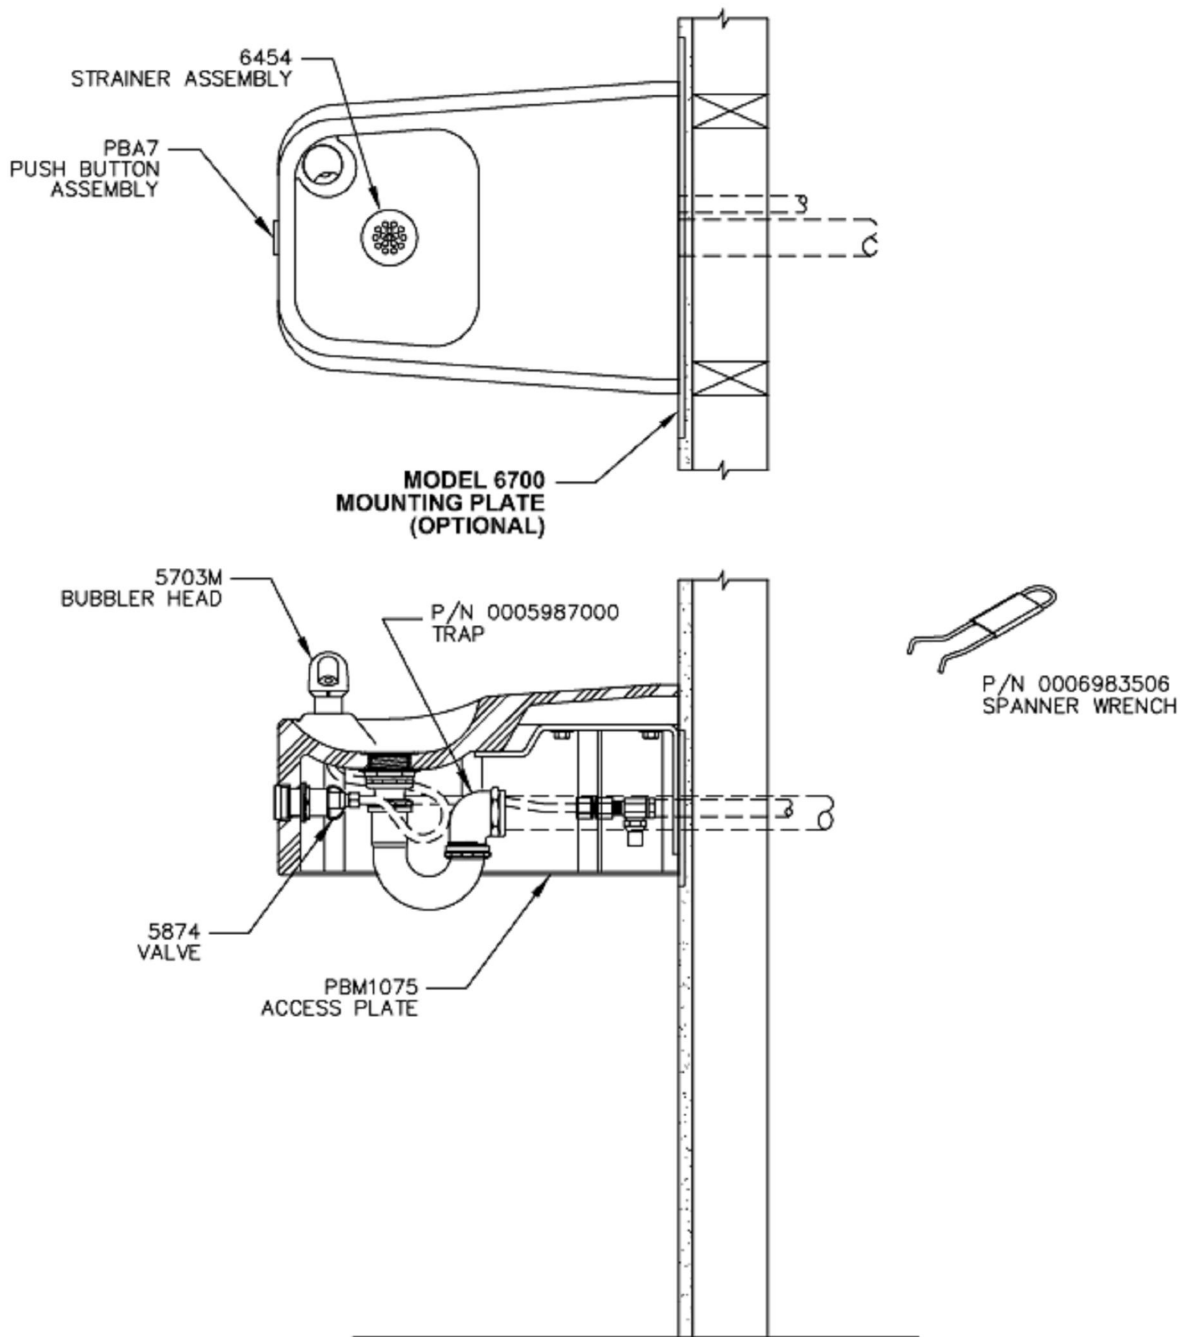

PARTS BREAKDOWN

Haws 1075

www.DrinkingFountainDoctor.com
1-800-518-5388