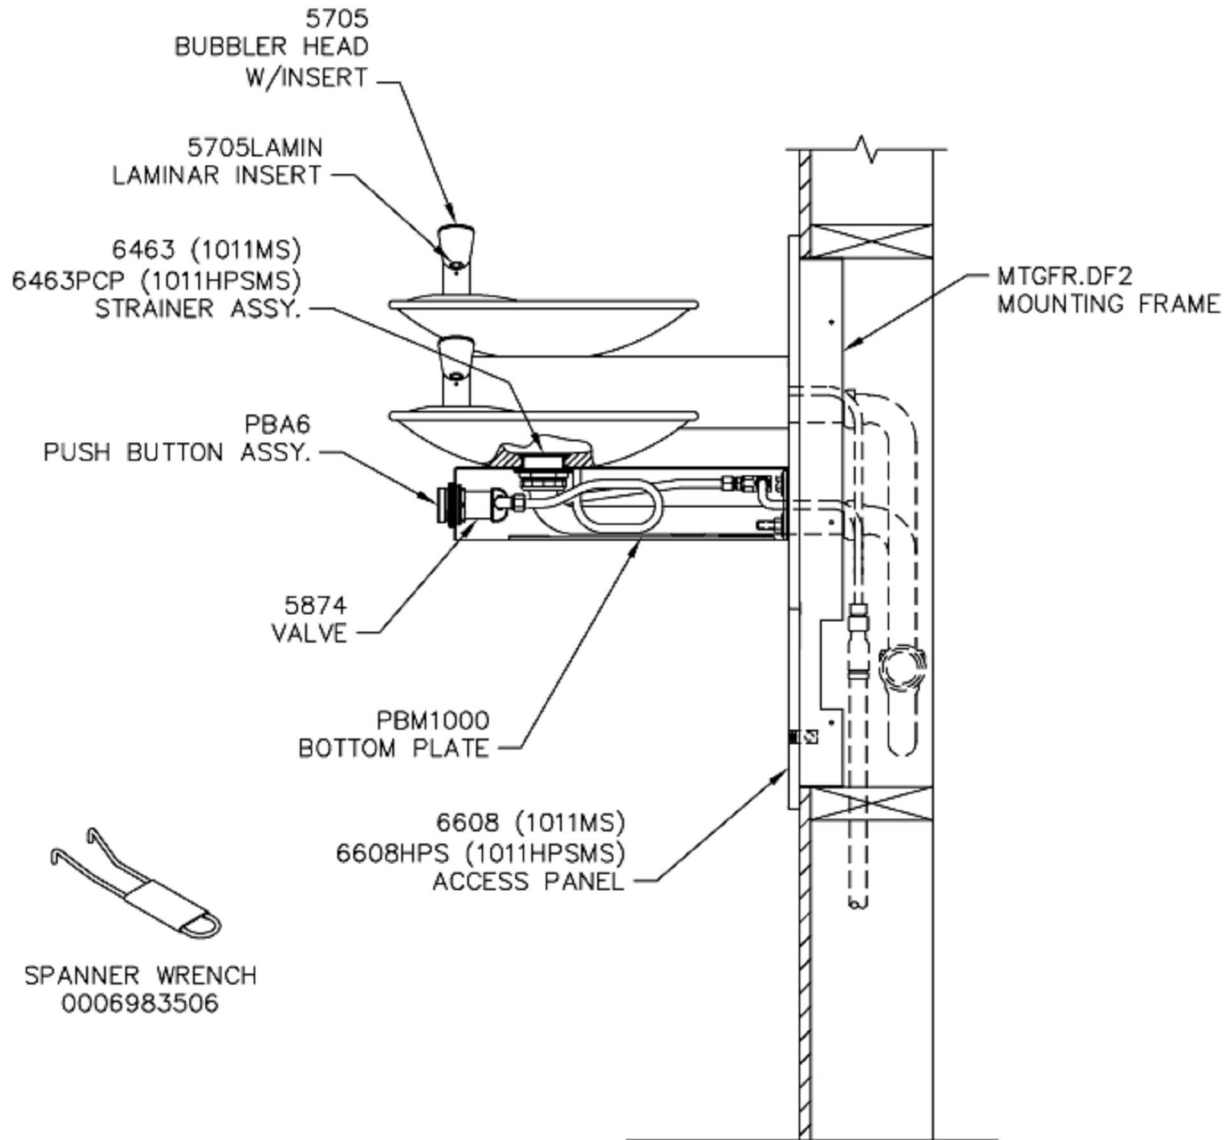

# PARTS BREAKDOWN

Haws 1011MS

[www.DrinkingFountainDoctor.com](http://www.DrinkingFountainDoctor.com)  
1-800-518-5388