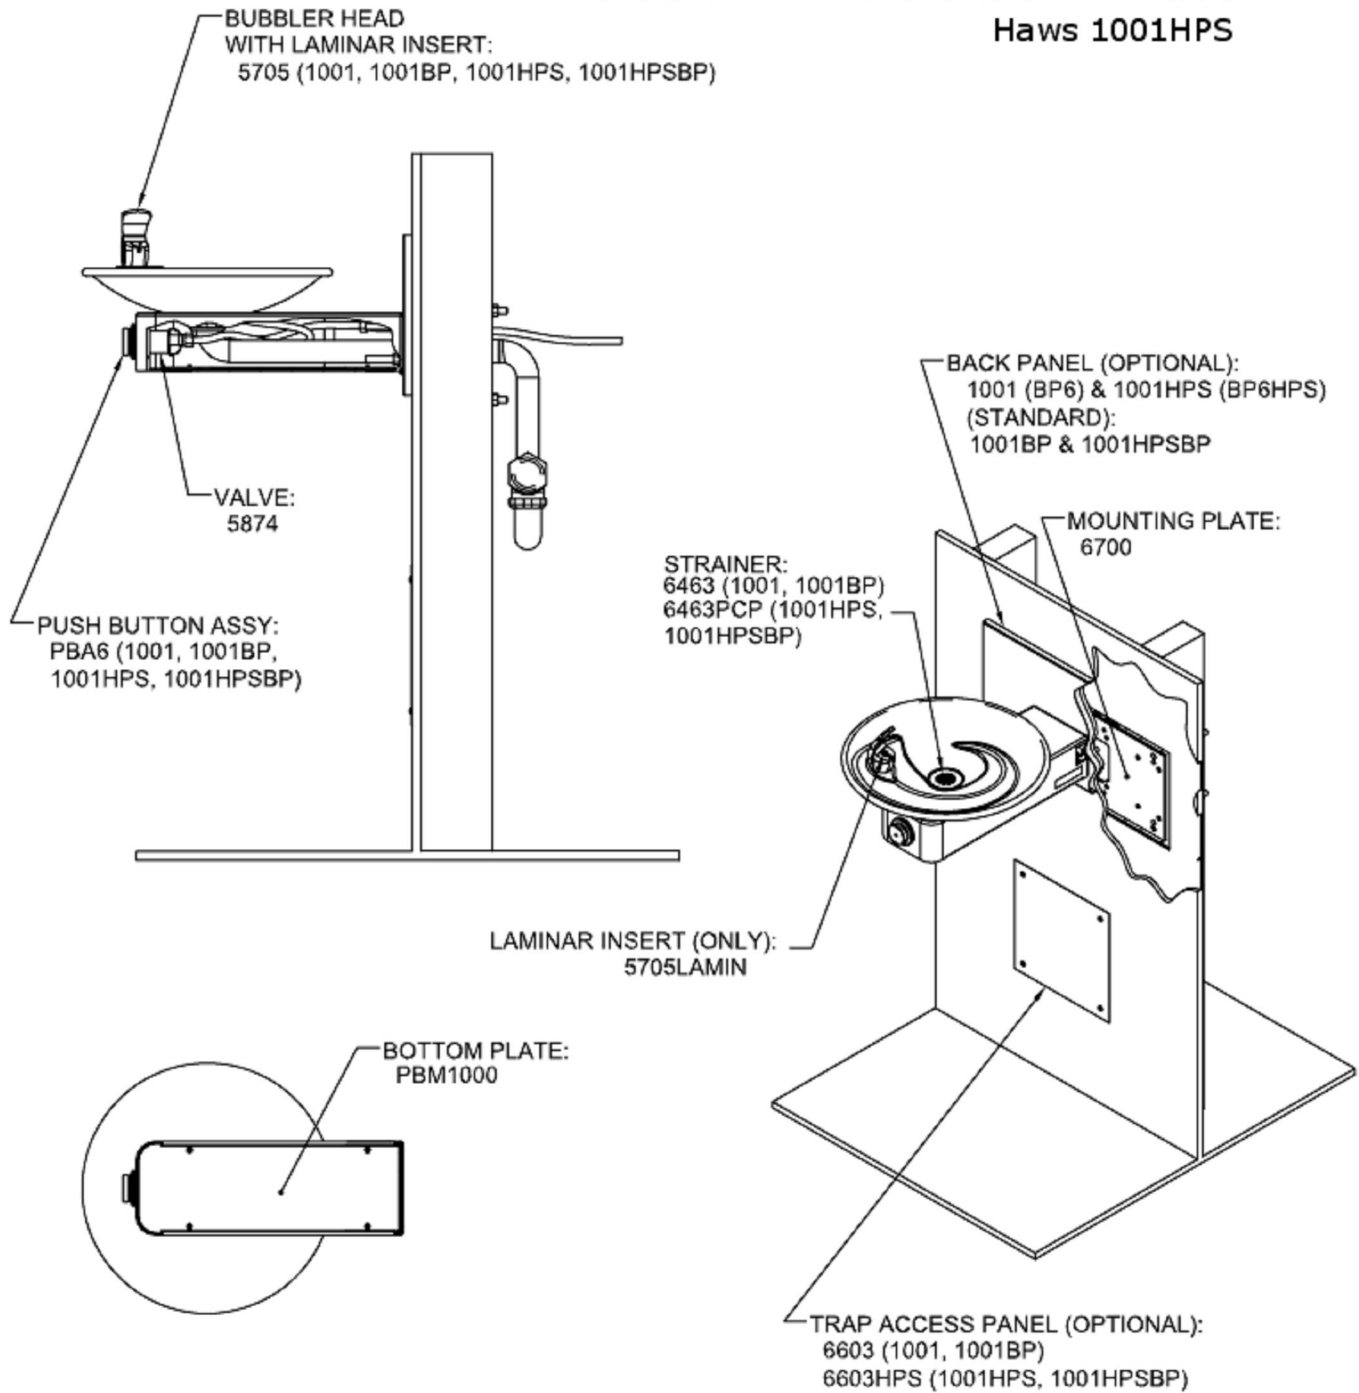

# PARTS BREAKDOWN

Haws 1001HPS

[www.DrinkingFountainDoctor.com](http://www.DrinkingFountainDoctor.com)  
1-800-518-5388