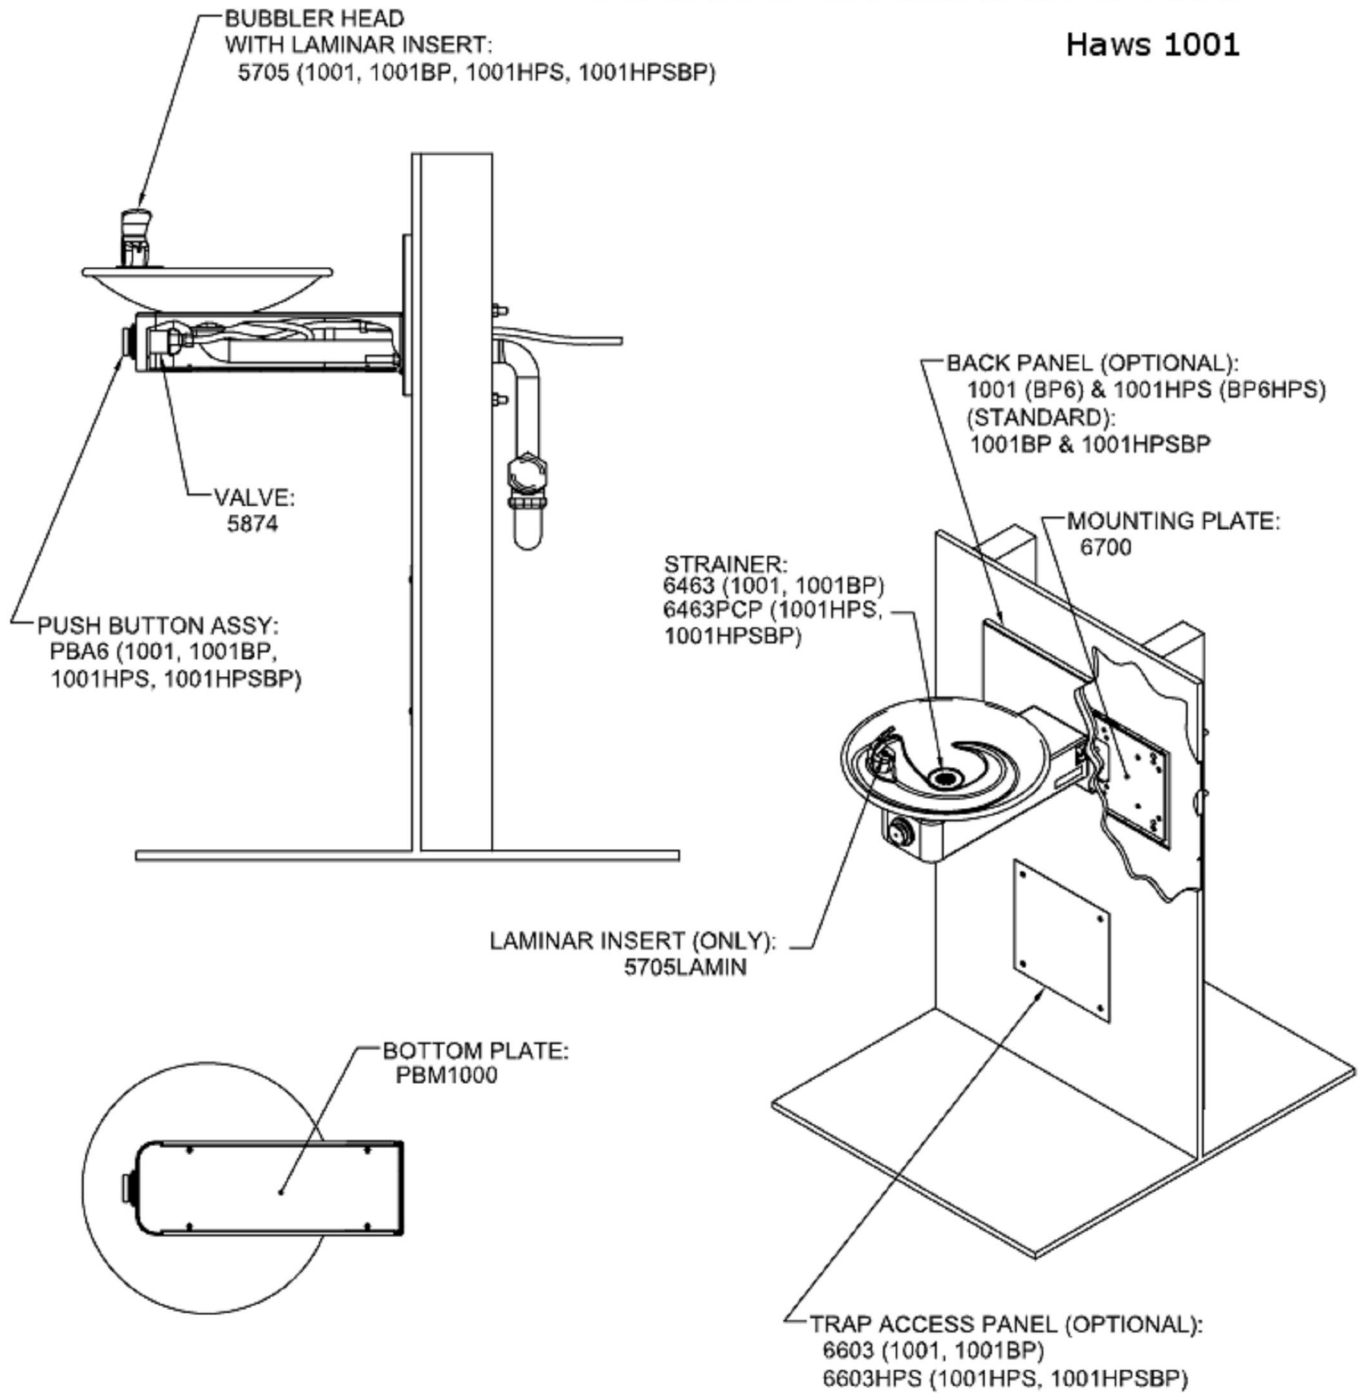

PARTS BREAKDOWN

Haws 1001

www.DrinkingFountainDoctor.com
1-800-518-5388