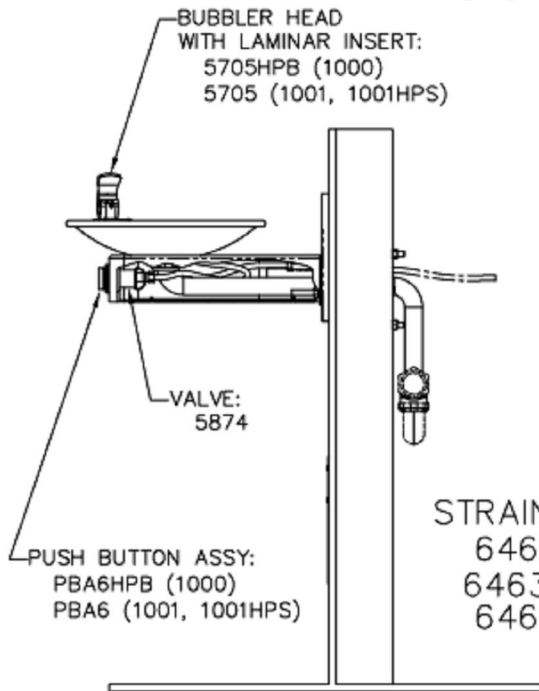

# PARTS BREAKDOWN

Haws 1000

STRAINER:  
 6463HPB (1000)  
 6463 (1001)  
 6463PCP (1001HPS)

WHEN ORDERING PARTS  
 PLEASE SPECIFY YOUR  
 MODEL NUMBER

[www.DrinkingFountainDoctor.com](http://www.DrinkingFountainDoctor.com)  
 1-800-518-5388