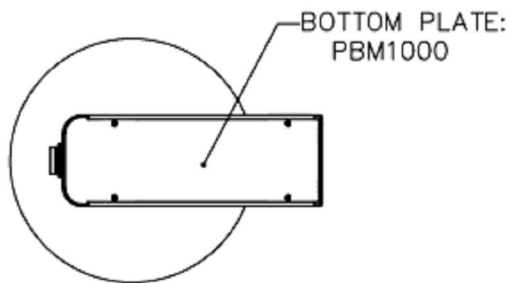

# PARTS BREAKDOWN

Haws 1000

STRAINER:  
 6463HPB (1000)  
 6463 (1001)  
 6463PCP (1001HPS)

WHEN ORDERING PARTS  
 PLEASE SPECIFY YOUR  
 MODEL NUMBER

[www.DrinkingFountainDoctor.com](http://www.DrinkingFountainDoctor.com)  
 1-800-518-5388