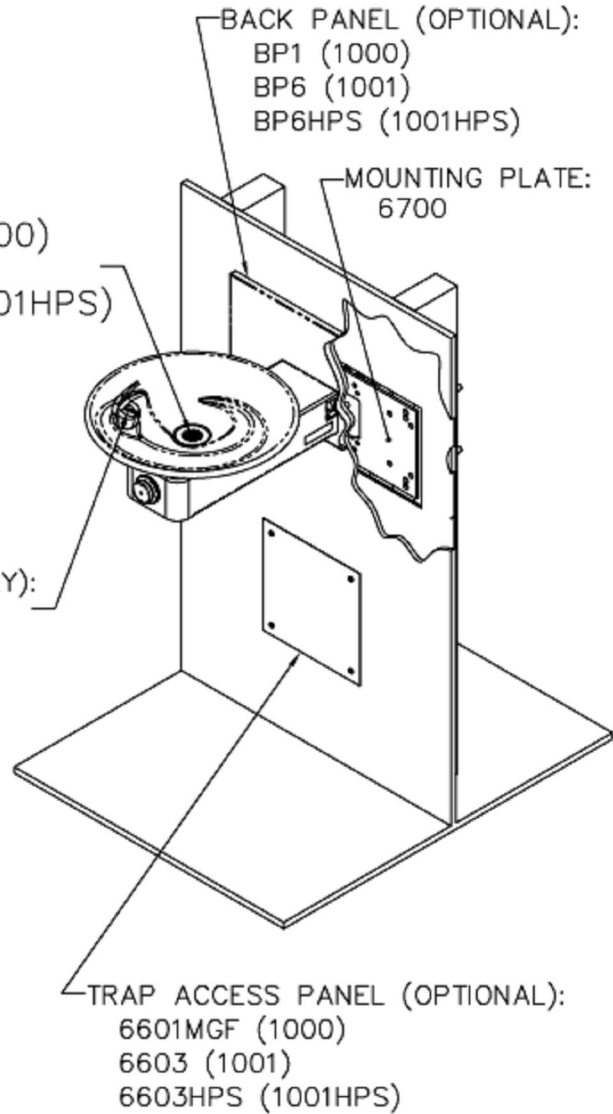

# PARTS BREAKDOWN

Haws 1000

STRAINER:  
 6463HPB (1000)  
 6463 (1001)  
 6463PCP (1001HPS)

WHEN ORDERING PARTS  
 PLEASE SPECIFY YOUR  
 MODEL NUMBER

[www.DrinkingFountainDoctor.com](http://www.DrinkingFountainDoctor.com)  
 1-800-518-5388