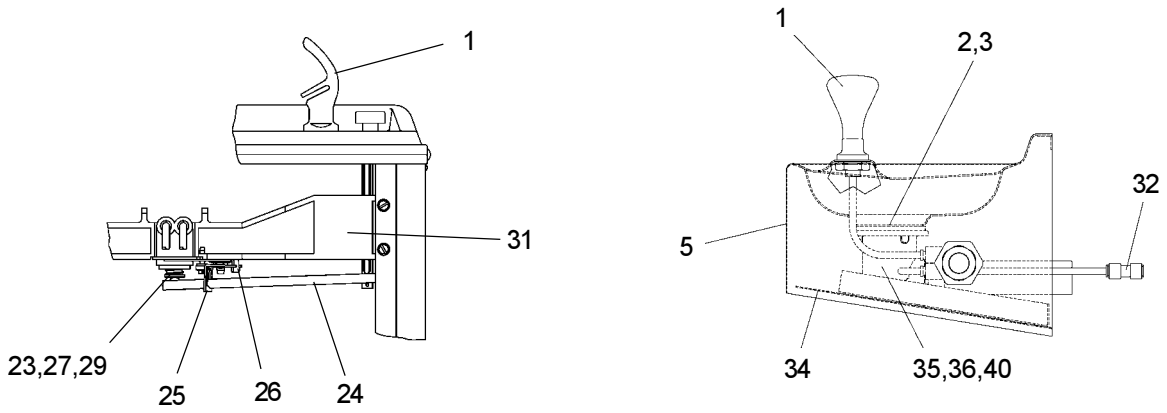

# HALSEY TAYLOR OWNERS MANUAL

USES HFC-134A REFRIGERANT

FIG. 1

**PUSH BUTTON VALVE ADJUSTMENT**

**WATER COOLER**

**FIG. 3**

**SIDE FOUNTAIN**

**FIG. 4**

**CORRECT STREAM HEIGHT**

**FIG. 5**

ITEMIZED PARTS LIST

ITEMNO.	PARTNO.	DESCRIPTION
1	51544C	Bubbler
2	102639931640	Drain Plug
3	160270508640	Strainer Plate
4	28346C	Basin (Cooler)
5	172613642830	Basin (Fountain)
6	66506C	Evaporator
7	31513C	Cold Control
*8	35775C	Compressor Serv. Pak
9	35840C	Overload
10	194243901550	Electrical Shield
11	35768C	Relay Cover
12	45698C	Tailpipe Assy
13	66616C	Condenser
14	101453431640	Cap Push Button
15	101507531550	Push Button Stem
16	31492C	Fan Motor
17	30664C	Fan Blade
18	70018C	Fan Blade Nut
19	402672043730	Fan Motor Bracket
20	66203C	Drier
21	66581C	Heat Exchanger
22	35887C	Power Cord
23	15005C	Regulator Retaining Nut
24	26860C	Regulator Lever
25	26861C	Pivot Bracket
26	26862C	Regulator Retaining Bracket
27	50986C	Regulator Holder
28	61313C	Regulator (Fountain)
29	61314C	Regulator (Cooler)
30	55996C	Strainer
31	55880C	Regulator Bracket
32	70745C	Union 3/8 x 1/4
33	401444343730	Hanger Bracket
34	400950543730	Cover Plate
35	55884C	Drain Elbow
36	66345C	Waste Tube
37	601502051550	Drain Assy
38	See Color Table	Side Panel - Right
39	See Color Table	Side Panel - Left
40	75588C	Nut - Slip Joint 1-1/4
41	55913C	Adaptor - Drain
42	40048C	Button
43	40089C	Cover Nut
44	40169C	Hex Nut
45	15012C	Bubbler Nipple Assy
46	101452831560	Fan - Shroud
47	35843C	Relay
48	35844C	Capacitor
49	56092C	Poly Tubing (Cut To Length)
NS	See Color Table	Front Panel