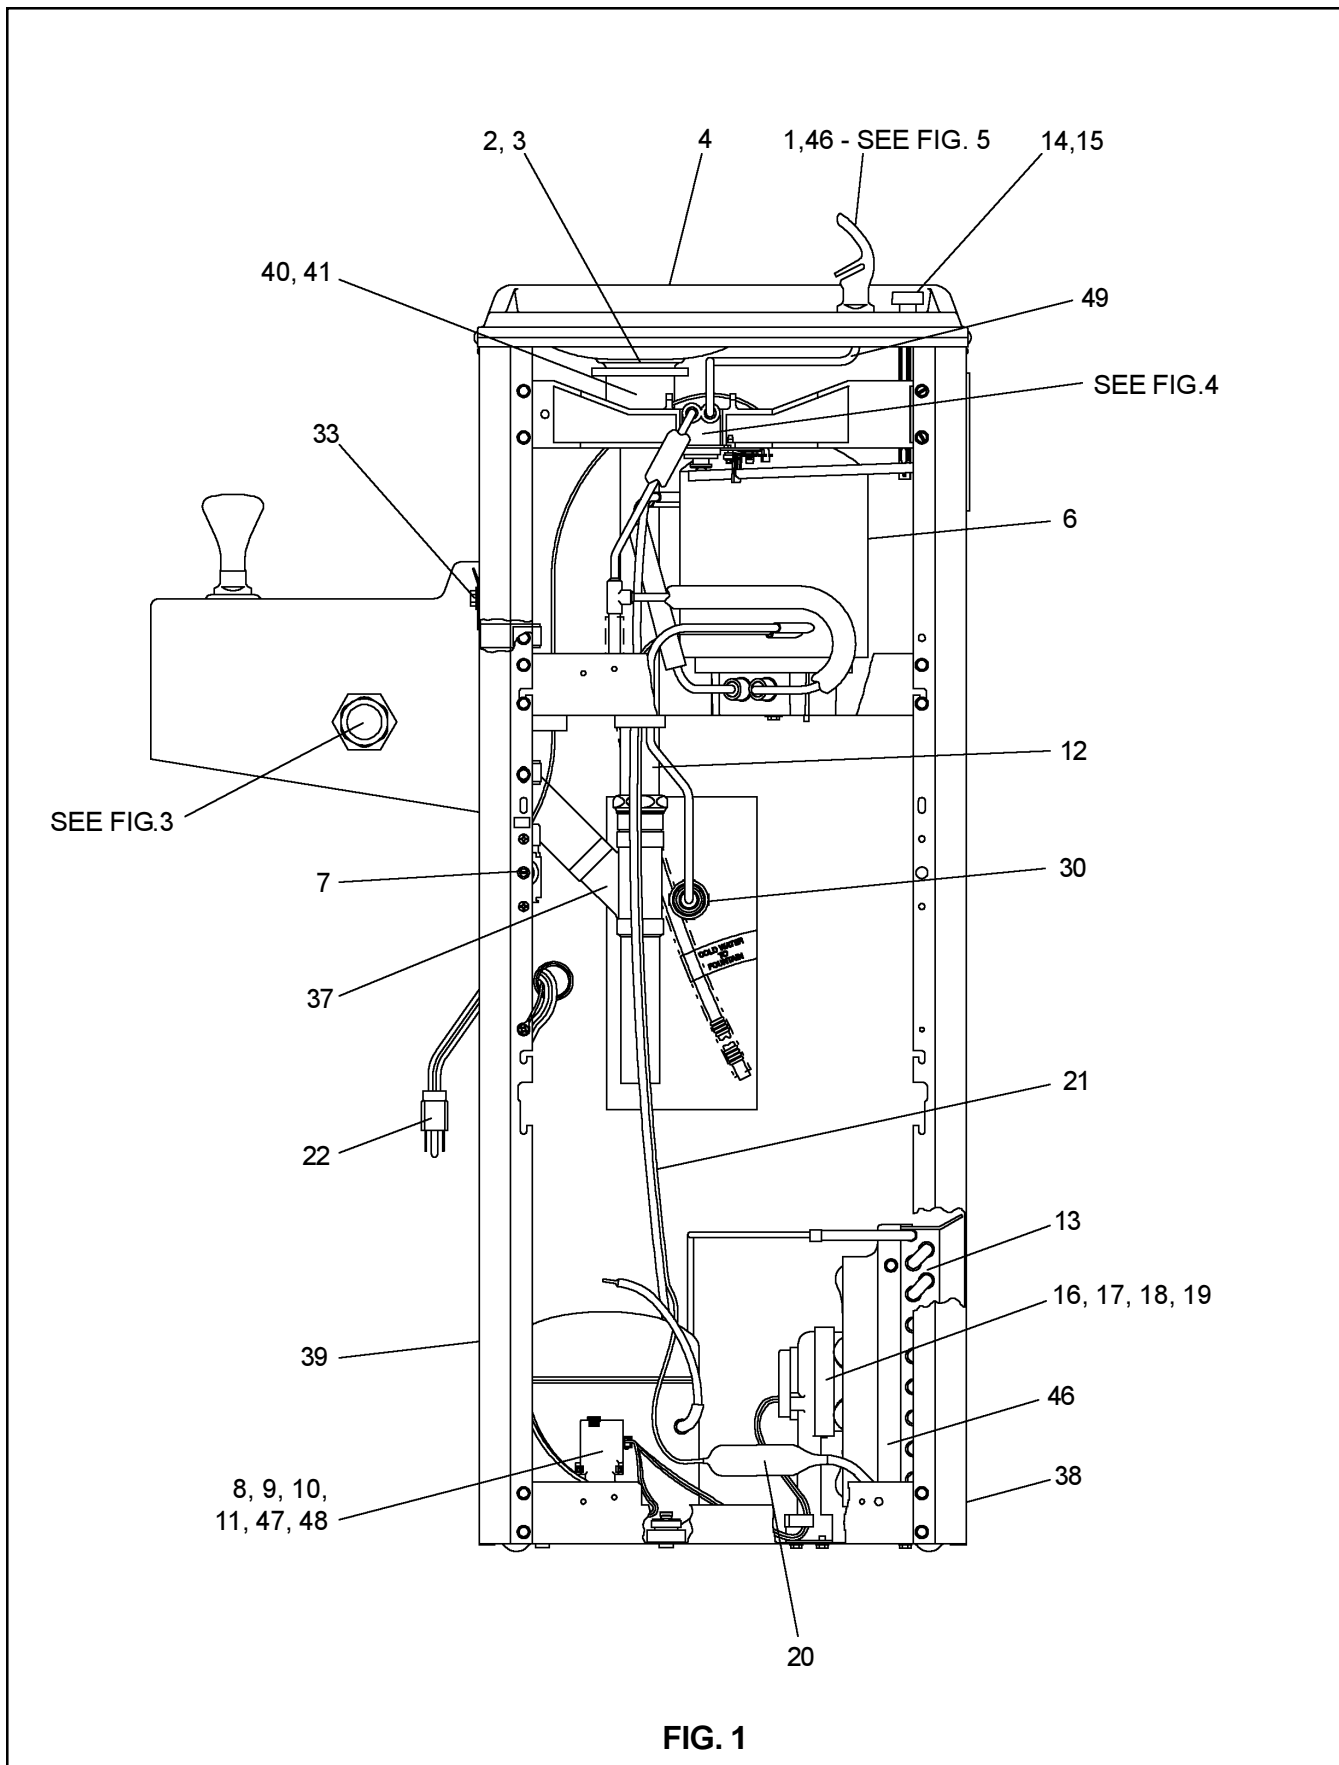

# HALSEY TAYLOR OWNERS MANUAL

USES HFC-134A REFRIGERANT

FIG. 1

**PUSH BUTTON VALVE ADJUSTMENT**

**WATER COOLER**

**FIG. 3**

**SIDE FOUNTAIN**

**FIG. 4**

**CORRECT STREAM HEIGHT**

**FIG. 5**

ITEMIZED PARTS LIST

ITEMNO.	PARTNO.	DESCRIPTION
1	51544C	Bubbler
2	102639931640	Drain Plug
3	160270508640	Strainer Plate
4	28346C	Basin (Cooler)
5	172613642830	Basin (Fountain)
6	66506C	Evaporator
7	31513C	Cold Control
*8	35775C	Compressor Serv. Pak
9	35840C	Overload
10	194243901550	Electrical Shield
11	35768C	Relay Cover
12	45698C	Tailpipe Assy
13	66616C	Condenser
14	101453431640	Cap Push Button
15	101507531550	Push Button Stem
16	31492C	Fan Motor
17	30664C	Fan Blade
18	70018C	Fan Blade Nut
19	402672043730	Fan Motor Bracket
20	66203C	Drier
21	66581C	Heat Exchanger
22	35887C	Power Cord
23	15005C	Regulator Retaining Nut
24	26860C	Regulator Lever
25	26861C	Pivot Bracket
26	26862C	Regulator Retaining Bracket
27	50986C	Regulator Holder
28	61313C	Regulator (Fountain)
29	61314C	Regulator (Cooler)
30	55996C	Strainer
31	55880C	Regulator Bracket
32	70745C	Union 3/8 x 1/4
33	401444343730	Hanger Bracket
34	400950543730	Cover Plate
35	55884C	Drain Elbow
36	66345C	Waste Tube
37	601502051550	Drain Assy
38	See Color Table	Side Panel - Right
39	See Color Table	Side Panel - Left
40	75588C	Nut - Slip Joint 1-1/4
41	55913C	Adaptor - Drain
42	40048C	Button
43	40089C	Cover Nut
44	40169C	Hex Nut
45	15012C	Bubbler Nipple Assy
46	101452831560	Fan - Shroud
47	35843C	Relay
48	35844C	Capacitor
49	56092C	Poly Tubing (Cut To Length)
NS	See Color Table	Front Panel

COLOR	RIGHT PANEL	LEFT PANEL	FRONT PANEL
Platinum (PV)	401536248410	401537548410	401507448410
Almond (AV)	26912C	26916C	26904C
Slate (SV)	401536248440	401537548440	401507448440
Stnlss Stl (SS)	401536242830	401537542830	401507442830