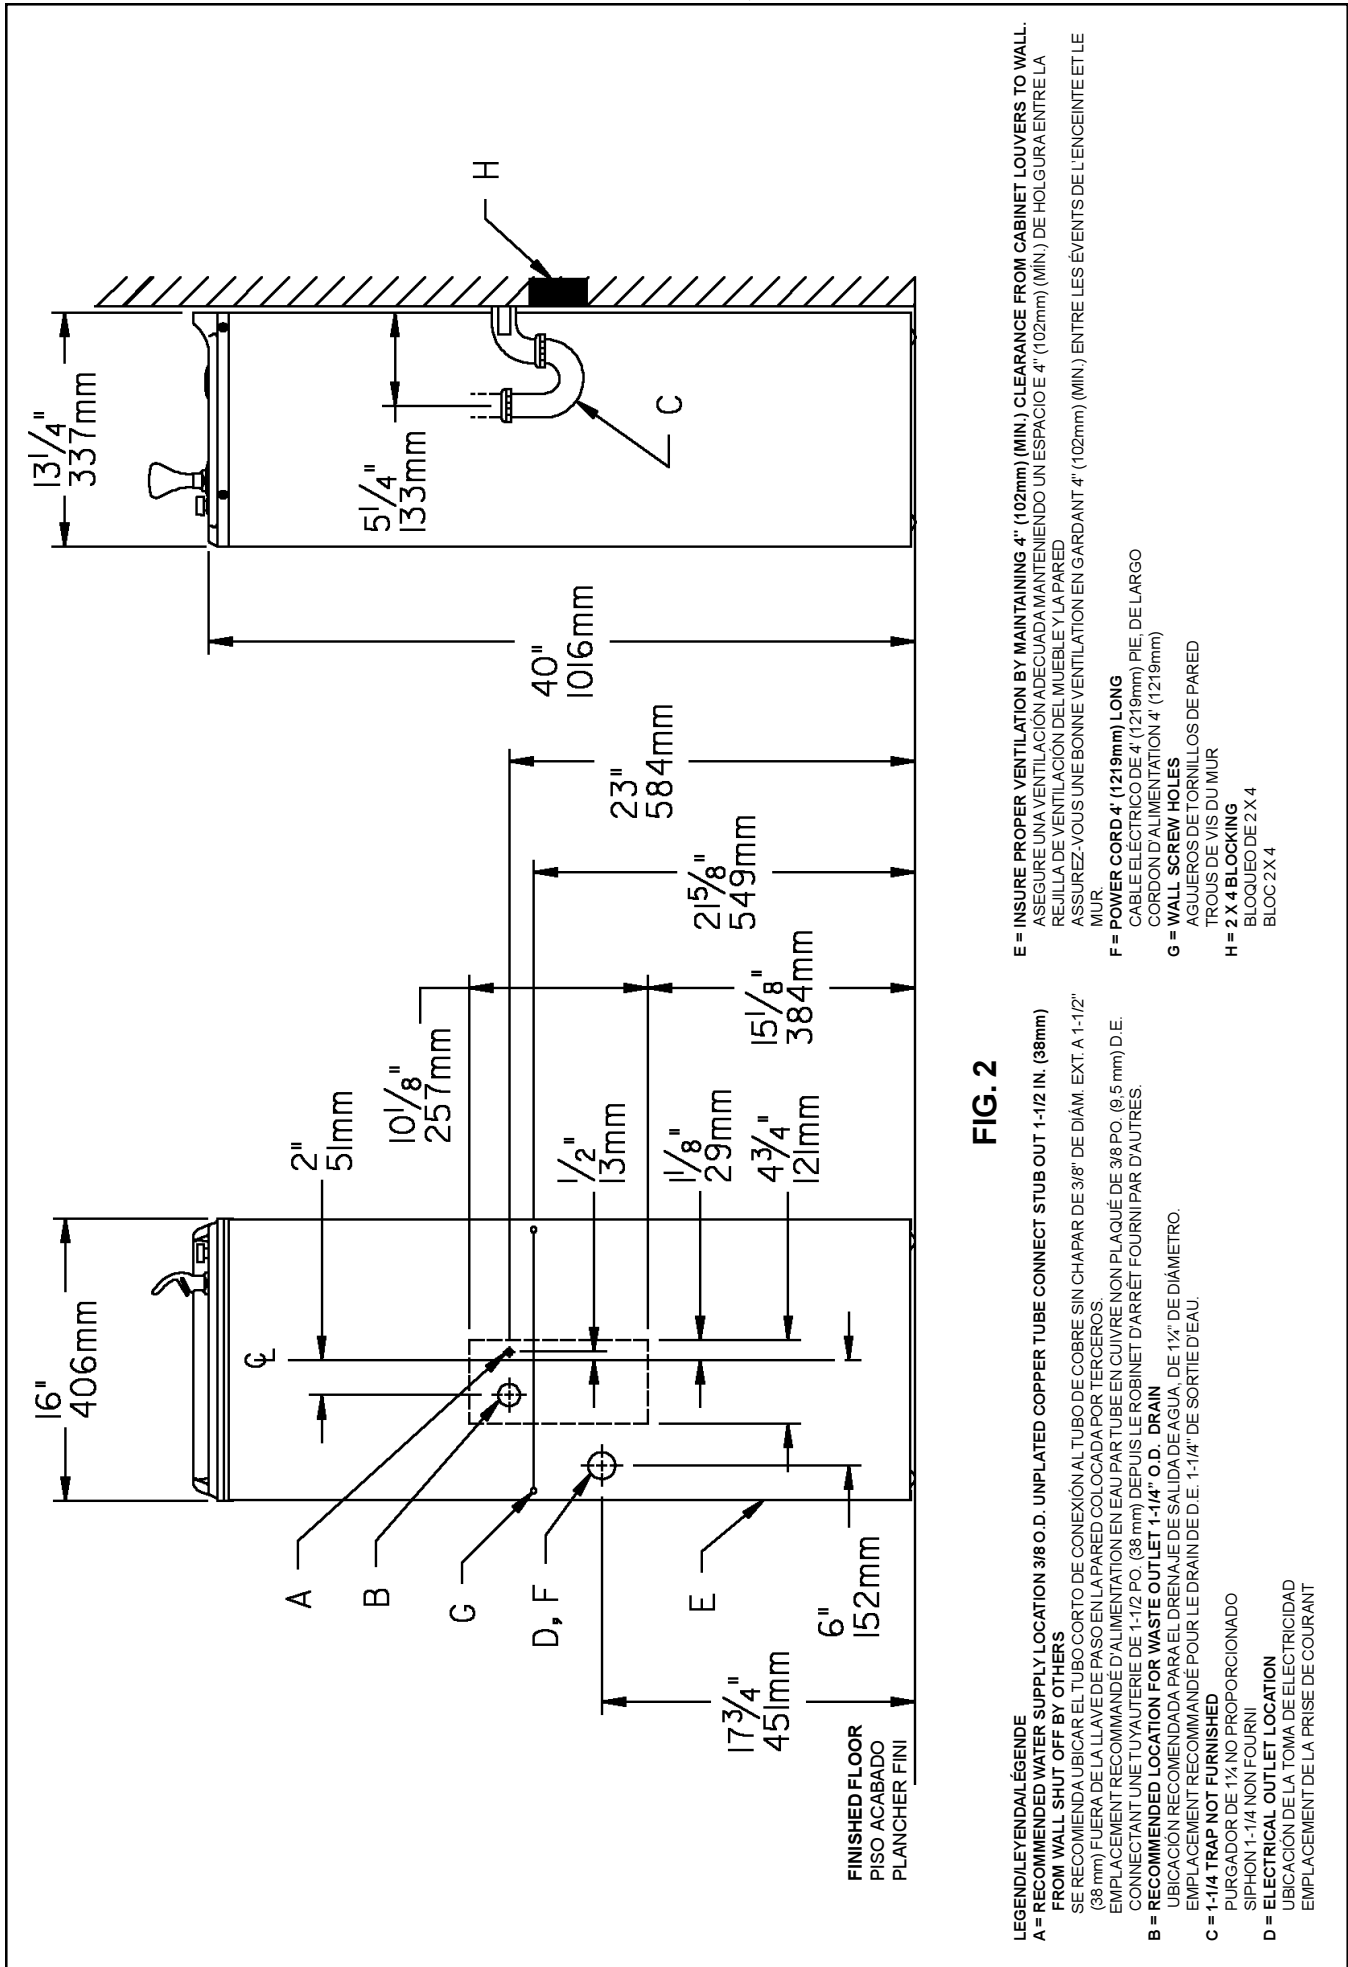

# HALSEY TAYLOR OWNERS MANUAL

USES HFC-134A REFRIGERANT

FIG. 1

**PUSH BUTTON VALVE ADJUSTMENT**

**WATER COOLER**

**FIG. 3**

**SIDE FOUNTAIN**

**FIG. 4**

**CORRECT STREAM HEIGHT**

**FIG. 5**

ITEMIZED PARTS LIST

ITEMNO.	PARTNO.	DESCRIPTION
1	51544C	Bubbler
2	102639931640	Drain Plug
3	160270508640	Strainer Plate
4	28346C	Basin (Cooler)
5	172613642830	Basin (Fountain)
6	66506C	Evaporator
7	31513C	Cold Control
*8	35775C	Compressor Serv. Pak
9	35840C	Overload
10	194243901550	Electrical Shield
11	35768C	Relay Cover
12	45698C	Tailpipe Assy
13	66616C	Condenser
14	101453431640	Cap Push Button
15	101507531550	Push Button Stem
16	31492C	Fan Motor
17	30664C	Fan Blade
18	70018C	Fan Blade Nut
19	402672043730	Fan Motor Bracket
20	66203C	Drier
21	66581C	Heat Exchanger
22	35887C	Power Cord
23	15005C	Regulator Retaining Nut
24	26860C	Regulator Lever
25	26861C	Pivot Bracket
26	26862C	Regulator Retaining Bracket
27	50986C	Regulator Holder
28	61313C	Regulator (Fountain)
29	61314C	Regulator (Cooler)
30	55996C	Strainer
31	55880C	Regulator Bracket
32	70745C	Union 3/8 x 1/4
33	401444343730	Hanger Bracket
34	400950543730	Cover Plate
35	55884C	Drain Elbow
36	66345C	Waste Tube
37	601502051550	Drain Assy
38	See Color Table	Side Panel - Right
39	See Color Table	Side Panel - Left
40	75588C	Nut - Slip Joint 1-1/4
41	55913C	Adaptor - Drain
42	40048C	Button
43	40089C	Cover Nut
44	40169C	Hex Nut
45	15012C	Bubbler Nipple Assy
46	101452831560	Fan - Shroud
47	35843C	Relay
48	35844C	Capacitor
49	56092C	Poly Tubing (Cut To Length)
NS	See Color Table	Front Panel

COLOR	RIGHT PANEL	LEFT PANEL	FRONT PANEL
Platinum (PV)	401536248410	401537548410	401507448410
Almond (AV)	26912C	26916C	26904C
Slate (SV)	401536248440	401537548440	401507448440
Stnlss Stl (SS)	401536242830	401537542830	401507442830