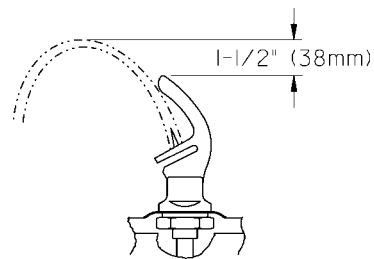

# HALSEY TAYLOR OWNERS MANUAL

USES HFC-134A REFRIGERANT

FIG. 1

**PUSH BUTTON VALVE ADJUSTMENT**

**WATER COOLER**

**FIG. 3**

**SIDE FOUNTAIN**

**FIG. 4**

**CORRECT STREAM HEIGHT**

**FIG. 5**

ITEMIZED PARTS LIST

ITEMNO.	PARTNO.	DESCRIPTION
1	51544C	Bubbler
2	102639931640	Drain Plug
3	160270508640	Strainer Plate
4	28346C	Basin (Cooler)
5	172613642830	Basin (Fountain)
6	66506C	Evaporator
7	31513C	Cold Control
*8	35775C	Compressor Serv. Pak
9	35840C	Overload
10	194243901550	Electrical Shield
11	35768C	Relay Cover
12	45698C	Tailpipe Assy
13	66616C	Condenser
14	101453431640	Cap Push Button
15	101507531550	Push Button Stem
16	31492C	Fan Motor
17	30664C	Fan Blade
18	70018C	Fan Blade Nut
19	402672043730	Fan Motor Bracket
20	66203C	Drier
21	66581C	Heat Exchanger
22	35887C	Power Cord
23	15005C	Regulator Retaining Nut
24	26860C	Regulator Lever
25	26861C	Pivot Bracket
26	26862C	Regulator Retaining Bracket
27	50986C	Regulator Holder
28	61313C	Regulator (Fountain)
29	61314C	Regulator (Cooler)
30	55996C	Strainer
31	55880C	Regulator Bracket
32	70745C	Union 3/8 x 1/4
33	401444343730	Hanger Bracket
34	400950543730	Cover Plate
35	55884C	Drain Elbow
36	66345C	Waste Tube
37	601502051550	Drain Assy
38	See Color Table	Side Panel - Right
39	See Color Table	Side Panel - Left
40	75588C	Nut - Slip Joint 1-1/4
41	55913C	Adaptor - Drain
42	40048C	Button
43	40089C	Cover Nut
44	40169C	Hex Nut
45	15012C	Bubbler Nipple Assy
46	101452831560	Fan - Shroud
47	35843C	Relay
48	35844C	Capacitor
49	56092C	Poly Tubing (Cut To Length)
NS	See Color Table	Front Panel