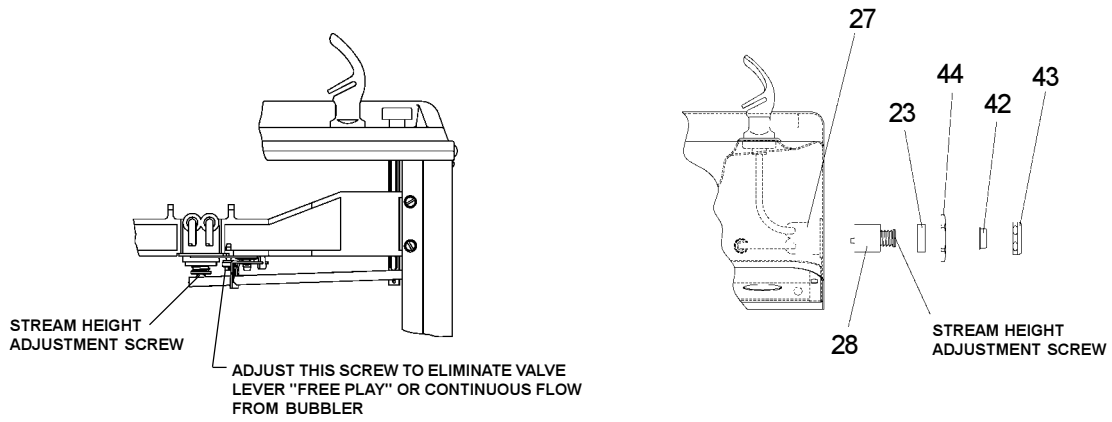

# HALSEY TAYLOR OWNERS MANUAL

USES HFC-134A REFRIGERANT

FIG. 1

**PUSH BUTTON VALVE ADJUSTMENT**

**WATER COOLER**

**FIG. 3**

**SIDE FOUNTAIN**

**FIG. 4**

**CORRECT STREAM HEIGHT**

**FIG. 5**

ITEMIZED PARTS LIST

ITEMNO.	PARTNO.	DESCRIPTION
1	51544C	Bubbler
2	102639931640	Drain Plug
3	160270508640	Strainer Plate
4	28346C	Basin (Cooler)
5	172613642830	Basin (Fountain)
6	66506C	Evaporator
7	31513C	Cold Control
*8	35775C	Compressor Serv. Pak
9	35840C	Overload
10	194243901550	Electrical Shield
11	35768C	Relay Cover
12	45698C	Tailpipe Assy
13	66616C	Condenser
14	101453431640	Cap Push Button
15	101507531550	Push Button Stem
16	31492C	Fan Motor
17	30664C	Fan Blade
18	70018C	Fan Blade Nut
19	402672043730	Fan Motor Bracket
20	66203C	Drier
21	66581C	Heat Exchanger
22	35887C	Power Cord
23	15005C	Regulator Retaining Nut
24	26860C	Regulator Lever
25	26861C	Pivot Bracket
26	26862C	Regulator Retaining Bracket
27	50986C	Regulator Holder
28	61313C	Regulator (Fountain)
29	61314C	Regulator (Cooler)
30	55996C	Strainer
31	55880C	Regulator Bracket
32	70745C	Union 3/8 x 1/4
33	401444343730	Hanger Bracket
34	400950543730	Cover Plate
35	55884C	Drain Elbow
36	66345C	Waste Tube
37	601502051550	Drain Assy
38	See Color Table	Side Panel - Right
39	See Color Table	Side Panel - Left
40	75588C	Nut - Slip Joint 1-1/4
41	55913C	Adaptor - Drain
42	40048C	Button
43	40089C	Cover Nut
44	40169C	Hex Nut
45	15012C	Bubbler Nipple Assy
46	101452831560	Fan - Shroud
47	35843C	Relay
48	35844C	Capacitor
49	56092C	Poly Tubing (Cut To Length)
NS	See Color Table	Front Panel