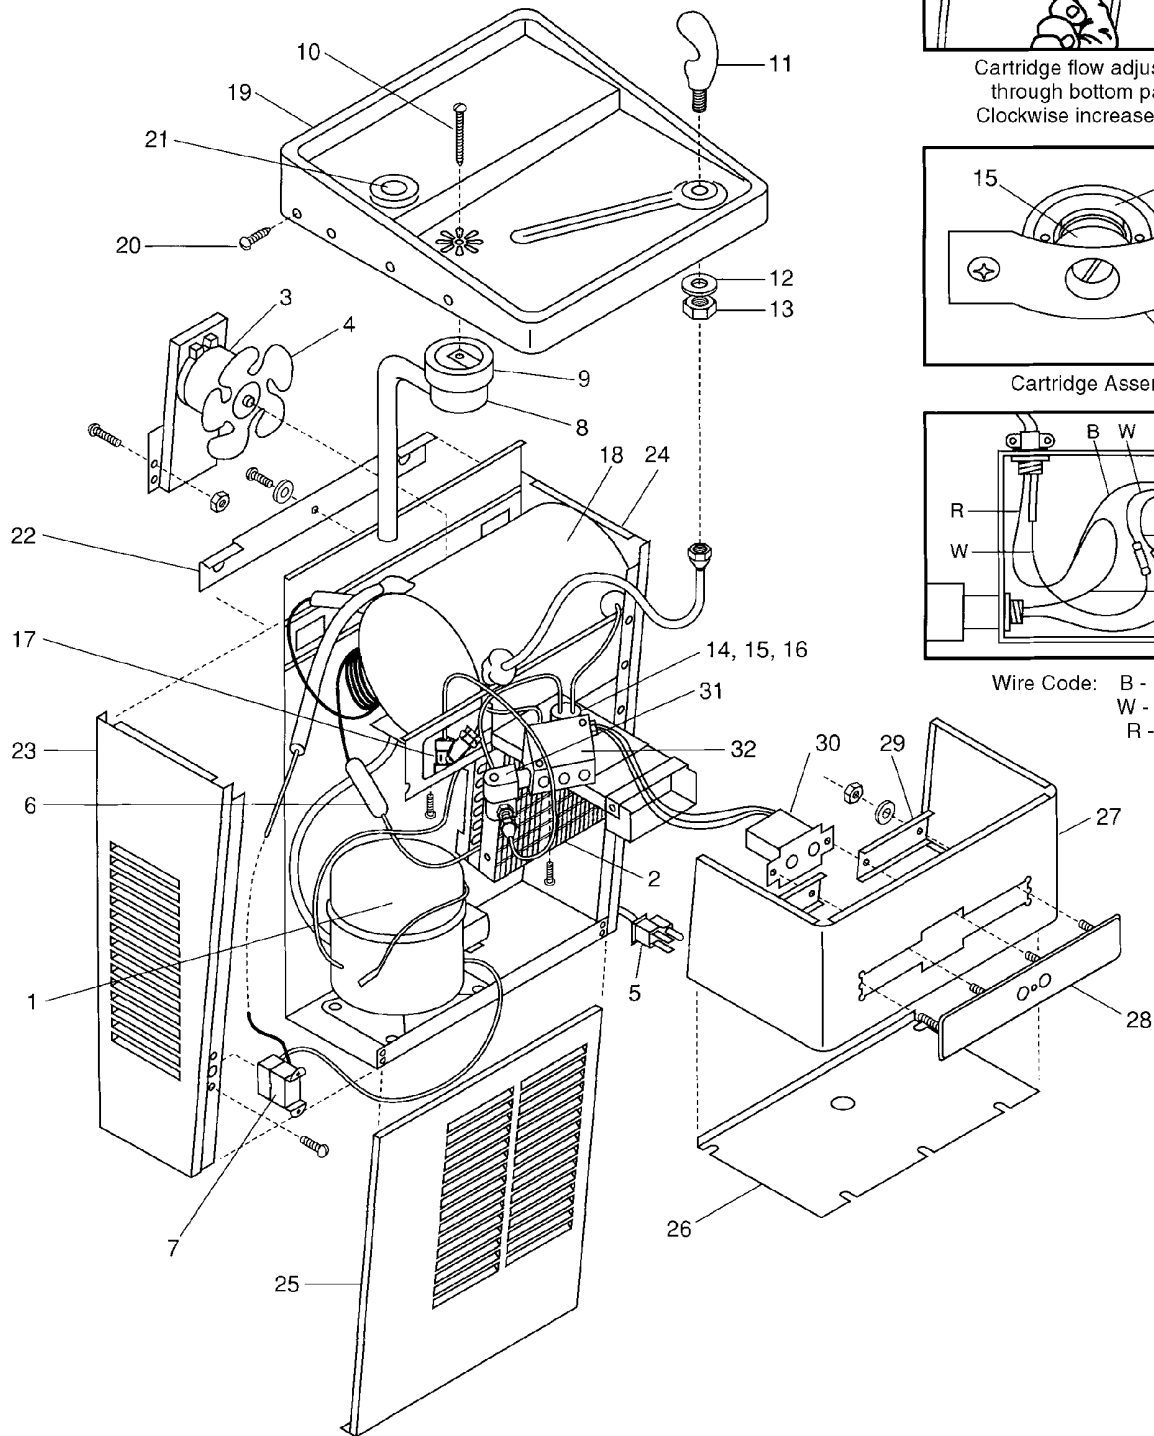

## NWCA-5HF & NWCA-8HF

Cartridge flow adjustment through bottom panel. Clockwise increases flow.

Cartridge Assembly

Wire Code: B - Black  
W - White  
R - Red

## Parts List for Water Cooler Models: NWCA-5HF & NWCA-8HF

ITEM	PART NUMBER	DESCRIPTION
1	AA00005-SP	Tecumseh Compressor -8HF
	AA00005-T1	Tecumseh Overload -8HF
	AA00005-T2	Tecumseh Relay -8HF
	AA00007-SP	Tecumseh Compressor -5HF
	AA00007-T1	Tecumseh Overload -5HF
	AA00007-T2	Tecumseh Relay -5HF
	AA00027-SP	Compressor 115V (uses Spade Connections)
	C026403-10	Relay MRP26All-69 (uses Spade Connections)
	C026411-06	Overload 9660-042-166 (uses Spade Connections)
2	C026398	Condenser
3	B153475	Fan Motor (eyelet)
	D036186-02	Fan Motor (uses Spade Connections)
4	C026400-01	Fan Blade
5	C026081	Wiring Harness (eyelet)
	C026392-01	Wiring Harness (uses Spade Connections)
	C026382-04	16" Wire Assembly (uses Spade Connections)
6	AA00004	Drier
	C026498-705	Capillary Tube
	C026376-03	Cold Thermostat (uses Spade Connections)
7	A016241	Cold Thermostat (eyelet)
8	C026263	Drain
9	A015671	Drain Washer
10	A016762	Drain Screw
11	C026293-SP	Cobra Spout (metal)
	11432	Safety-Gard™ Spout Assy (Optional)
12	A021220	Spring Washer
13	A021112	Binder Nut
14	10947-003-SP	Water Control Assembly
15	B153468-01	Cartridge
16	A020957	Retainer Nut
17	A020938-01	"Y" Strainer
18	C026148-SP	Evaporator
19	D035878	Stainless Steel Top
20	A016135	Stainless Steel Screws
21	A016519	Hole Cover
22	B154379	Hanger Bracket
23	D035764-31	Left Side Panel - Stainless Steel
	D035764-19	Left Side Panel - Pewter
24	D035765-31	Right Side Panel - Stainless Steel
	D035765-19	Right Side Panel - Pewter
25	C026326-31	Front Panel - Stainless Steel
	C026326-19	Front Panel - Pewter
26	D036033	Bottom Panel
27	10221-SP	Apron Assembly - Stainless Steel with Sensor
28	B154299	Cover Plate
29	B154298	Mounting Plate
30	A020144	Sensor
31	A020598	Solenoid Valve
32	A019182	Junction Box
33	A019189	Activator Bracket