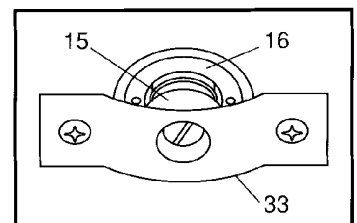

## NWCA-5HF & NWCA-8HF

Cartridge flow adjustment through bottom panel. Clockwise increases flow.

Cartridge Assembly

Wire Code: B - Black  
W - White  
R - Red

## Parts List for Water Cooler Models: NWCA-5HF & NWCA-8HF

ITEM	PART NUMBER	DESCRIPTION
1	AA00005-SP	Tecumseh Compressor -8HF
	AA00005-T1	Tecumseh Overload -8HF
	AA00005-T2	Tecumseh Relay -8HF
	AA00007-SP	Tecumseh Compressor -5HF
	AA00007-T1	Tecumseh Overload -5HF
	AA00007-T2	Tecumseh Relay -5HF
	AA00027-SP	Compressor 115V (uses Spade Connections)
	C026403-10	Relay MRP26All-69 (uses Spade Connections)
	C026411-06	Overload 9660-042-166 (uses Spade Connections)
2	C026398	Condenser
3	B153475	Fan Motor (eyelet)
	D036186-02	Fan Motor (uses Spade Connections)
4	C026400-01	Fan Blade
5	C026081	Wiring Harness (eyelet)
	C026392-01	Wiring Harness (uses Spade Connections)
	C026382-04	16" Wire Assembly (uses Spade Connections)
6	AA00004	Drier
	C026498-705	Capillary Tube
	C026376-03	Cold Thermostat (uses Spade Connections)
7	A016241	Cold Thermostat (eyelet)
8	C026263	Drain
9	A015671	Drain Washer
10	A016762	Drain Screw
11	C026293-SP	Cobra Spout (metal)
	11432	Safety-Gard™ Spout Assy (Optional)
12	A021220	Spring Washer
13	A021112	Binder Nut
14	10947-003-SP	Water Control Assembly
15	B153468-01	Cartridge
16	A020957	Retainer Nut
17	A020938-01	"Y" Strainer
18	C026148-SP	Evaporator
19	D035878	Stainless Steel Top
20	A016135	Stainless Steel Screws
21	A016519	Hole Cover
22	B154379	Hanger Bracket
23	D035764-31	Left Side Panel - Stainless Steel
	D035764-19	Left Side Panel - Pewter
24	D035765-31	Right Side Panel - Stainless Steel
	D035765-19	Right Side Panel - Pewter
25	C026326-31	Front Panel - Stainless Steel
	C026326-19	Front Panel - Pewter
26	D036033	Bottom Panel
27	10221-SP	Apron Assembly - Stainless Steel with Sensor
28	B154299	Cover Plate
29	B154298	Mounting Plate
30	A020144	Sensor
31	A020598	Solenoid Valve
32	A019182	Junction Box
33	A019189	Activator Bracket