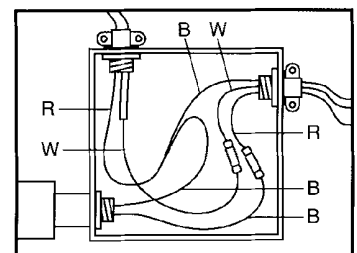

## NWCA-5HF & NWCA-8HF

Cartridge flow adjustment through bottom panel. Clockwise increases flow.

Cartridge Assembly

Wire Code: B - Black  
W - White  
R - Red

## Parts List for Water Cooler Models: NWCA-5HF & NWCA-8HF

ITEM	PART NUMBER	DESCRIPTION
1	AA00005-SP	Tecumseh Compressor -8HF
	AA00005-T1	Tecumseh Overload -8HF
	AA00005-T2	Tecumseh Relay -8HF
	AA00007-SP	Tecumseh Compressor -5HF
	AA00007-T1	Tecumseh Overload -5HF
	AA00007-T2	Tecumseh Relay -5HF
	AA00027-SP	Compressor 115V (uses Spade Connections)
	C026403-10	Relay MRP26All-69 (uses Spade Connections)
	C026411-06	Overload 9660-042-166 (uses Spade Connections)
2	C026398	Condenser
3	B153475	Fan Motor (eyelet)
	D036186-02	Fan Motor (uses Spade Connections)
4	C026400-01	Fan Blade
5	C026081	Wiring Harness (eyelet)
	C026392-01	Wiring Harness (uses Spade Connections)
	C026382-04	16" Wire Assembly (uses Spade Connections)
6	AA00004	Drier
	C026498-705	Capillary Tube
	C026376-03	Cold Thermostat (uses Spade Connections)
7	A016241	Cold Thermostat (eyelet)
8	C026263	Drain
9	A015671	Drain Washer
10	A016762	Drain Screw
11	C026293-SP	Cobra Spout (metal)
	11432	Safety-Gard™ Spout Assy (Optional)
12	A021220	Spring Washer
13	A021112	Binder Nut
14	10947-003-SP	Water Control Assembly
15	B153468-01	Cartridge
16	A020957	Retainer Nut
17	A020938-01	"Y" Strainer
18	C026148-SP	Evaporator
19	D035878	Stainless Steel Top
20	A016135	Stainless Steel Screws
21	A016519	Hole Cover
22	B154379	Hanger Bracket
23	D035764-31	Left Side Panel - Stainless Steel
	D035764-19	Left Side Panel - Pewter
24	D035765-31	Right Side Panel - Stainless Steel
	D035765-19	Right Side Panel - Pewter
25	C026326-31	Front Panel - Stainless Steel
	C026326-19	Front Panel - Pewter
26	D036033	Bottom Panel
27	10221-SP	Apron Assembly - Stainless Steel with Sensor
28	B154299	Cover Plate
29	B154298	Mounting Plate
30	A020144	Sensor
31	A020598	Solenoid Valve
32	A019182	Junction Box
33	A019189	Activator Bracket