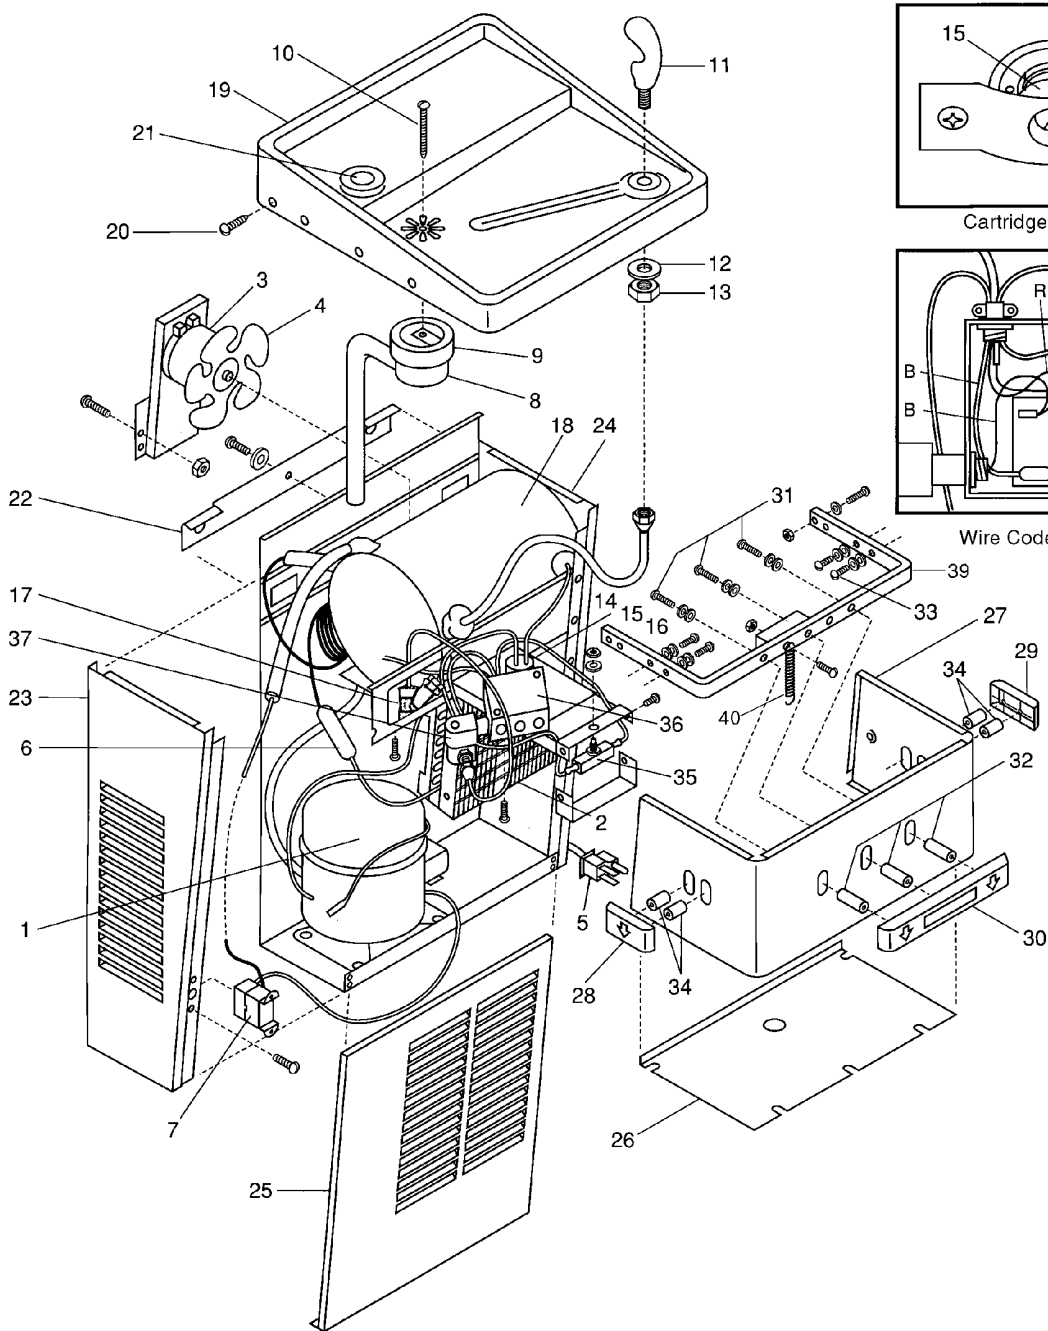

WALL MOUNTED WATER COOLER

NWCA-5ET & NWCA-8ET

Cartridge flow adjustment through bottom panel. Clockwise increases flow.

Cartridge Assembly

Wire Code: B - Black
W - White
R - Red

Parts List for Water Cooler Models: NWCA-5ET & NWCA-8ET