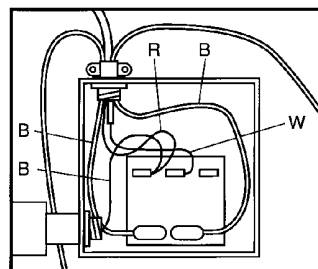

WALL MOUNTED WATER COOLER

NWCA-5ET & NWCA-8ET

Cartridge flow adjustment through bottom panel. Clockwise increases flow.

Cartridge Assembly

Wire Code: B - Black
W - White
R - Red

Parts List for Water Cooler Models: NWCA-5ET & NWCA-8ET