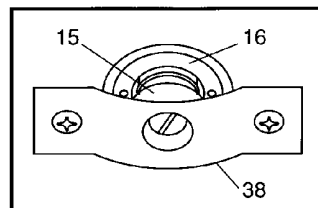

WALL MOUNTED WATER COOLER

NWCA-5ET & NWCA-8ET

Cartridge flow adjustment through bottom panel. Clockwise increases flow.

Cartridge Assembly

Wire Code: B - Black
W - White
R - Red

Parts List for Water Cooler Models: NWCA-5ET & NWCA-8ET