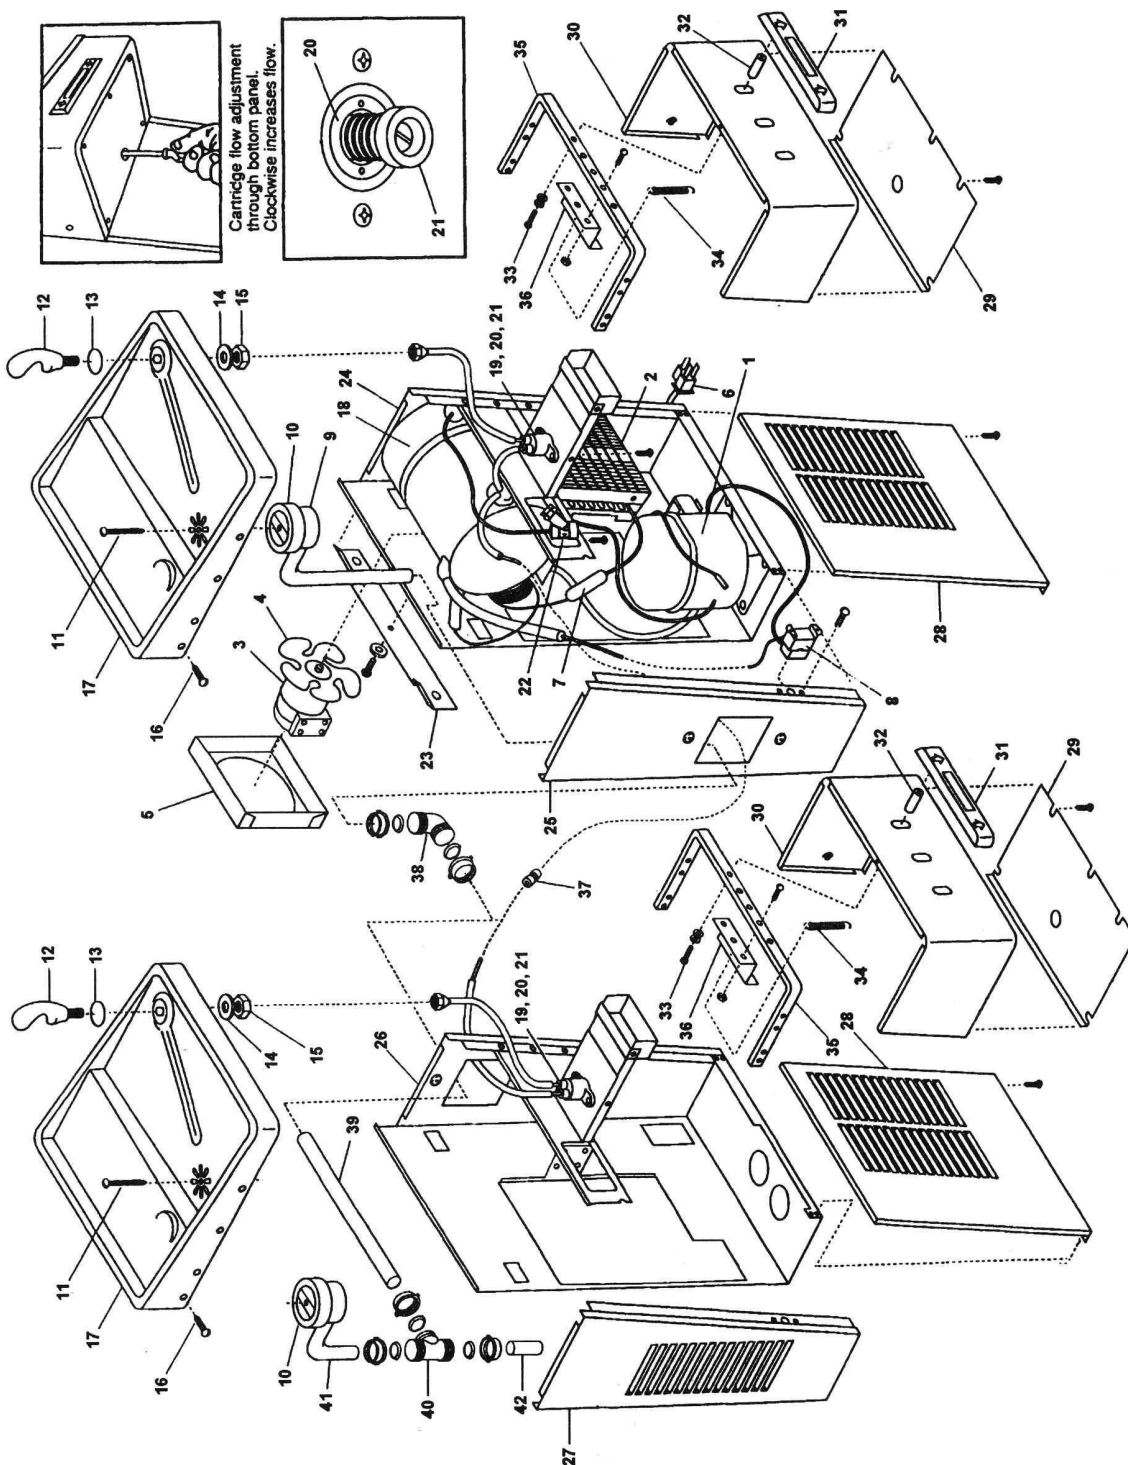

## Parts List for Water Cooler Models: NWCA-5BL & NWCA-8BL

ITEM	PART NUMBER	DESCRIPTION
1	AA00005-SP	Tecumseh Compressor NWCA-8
	AA00005-T1	Tecumseh Overload NWCA-8
	AA00005-T2	Tecumseh Relay NWCA-8
	AA00007	Tecumseh Compressor 115V NWCA-5
	AA00007-T1	Tecumseh Overload NWCA-5
	AA00007-T2	Tecumseh Relay NWCA-5
	AA00027-SP	Compressor 115V (uses Spade Connections)
	C026403-10	Relay MRP26ALL-69 (uses Spade Connections)
	C026411-06	Overload 9660-042-166 (uses Spade Connections)
2	C026398	Condenser
3	B153475	Fan Motor (Eyelet)
	D036186-02	Fan Motor (uses Spade Connections)
4	C026400-01	Fan Blade
5	C026399	Fan Shroud
6	C026081	Wiring Harness (eyelet)
	C026392-01	Wiring Harness (uses Spade Connections)
	C026382-04	16" Wire Assembly
7	AA00004	Drier
	C026498-705	Capillary Tube
	C026376-03	Cold Thermostat (uses Spade Connections)
8	A016241	Cold Thermostat (eyelet)
9	C026263	Drain
10	A015671	Drain Washer
11	A016762	Drain Screw
12	C026293-SP	Cobra Spout (metal)
	11432	Safety-Gard™ Spout Assy (Optional)
13	A016210	Fiber Washer
14	A021220	Spring Washer
15	A021112	Binder Nut
16	A016135	Stainless Steel Screws
17	D035878	Stainless Steel Top
18	C026148-SP	Evaporator
19	10947-003-SP	Water Control Assembly
20	B153468-01	Cartridge
21	A020957	Retainer Nut
22	A020938-01	"Y" Strainer
23	B154379	Hanger Bracket
24	D035765-31	Right Side Panel - Stainless Steel
	D035765-19	Right Side Panel - Pewter
25	D036058-19	Left Side Panel w/Cutout - Pewter
	D036058-31	Left Side Panel w/Cutout - Stainless Steel
26	D036061-19	Right Side Panel w/Cutout - Pewter
	D036061-31	Right Side Panel w/Cutout - Stainless Steel
27	D035764-31	Left Side Panel - Stainless Steel
	D035764-19	Left Side Panel - Pewter
28	C026326-31	Front Panel - Stainless Steel
	C026326-19	Front Panel - Pewter
29	D036033	Bottom Panel
30	10162-SP	Complete Apron Assembly - Stainless Steel
	10172-SP	Complete Apron Assembly - Pewter
31	D035956-35	Front Push Bar - Suntan
	D035956	Front Push Bar - Chrome
	D035956-18	Front Push Bar - Gray
32	A020241	Spacers for Front Push Bar
33	A020244	Screws for Front Push Bar
34	A020542	Extension Spring
35	D036037	Handle Frame
36	A020235	Actuator Zee
37	A021100	Connector
38	A020967	Elbow w/Nuts
39	A020605	Crossover Drain Line
40	A020968	TEE w/Nuts
41	C026342	Drain
42	A020606	Drain Extension