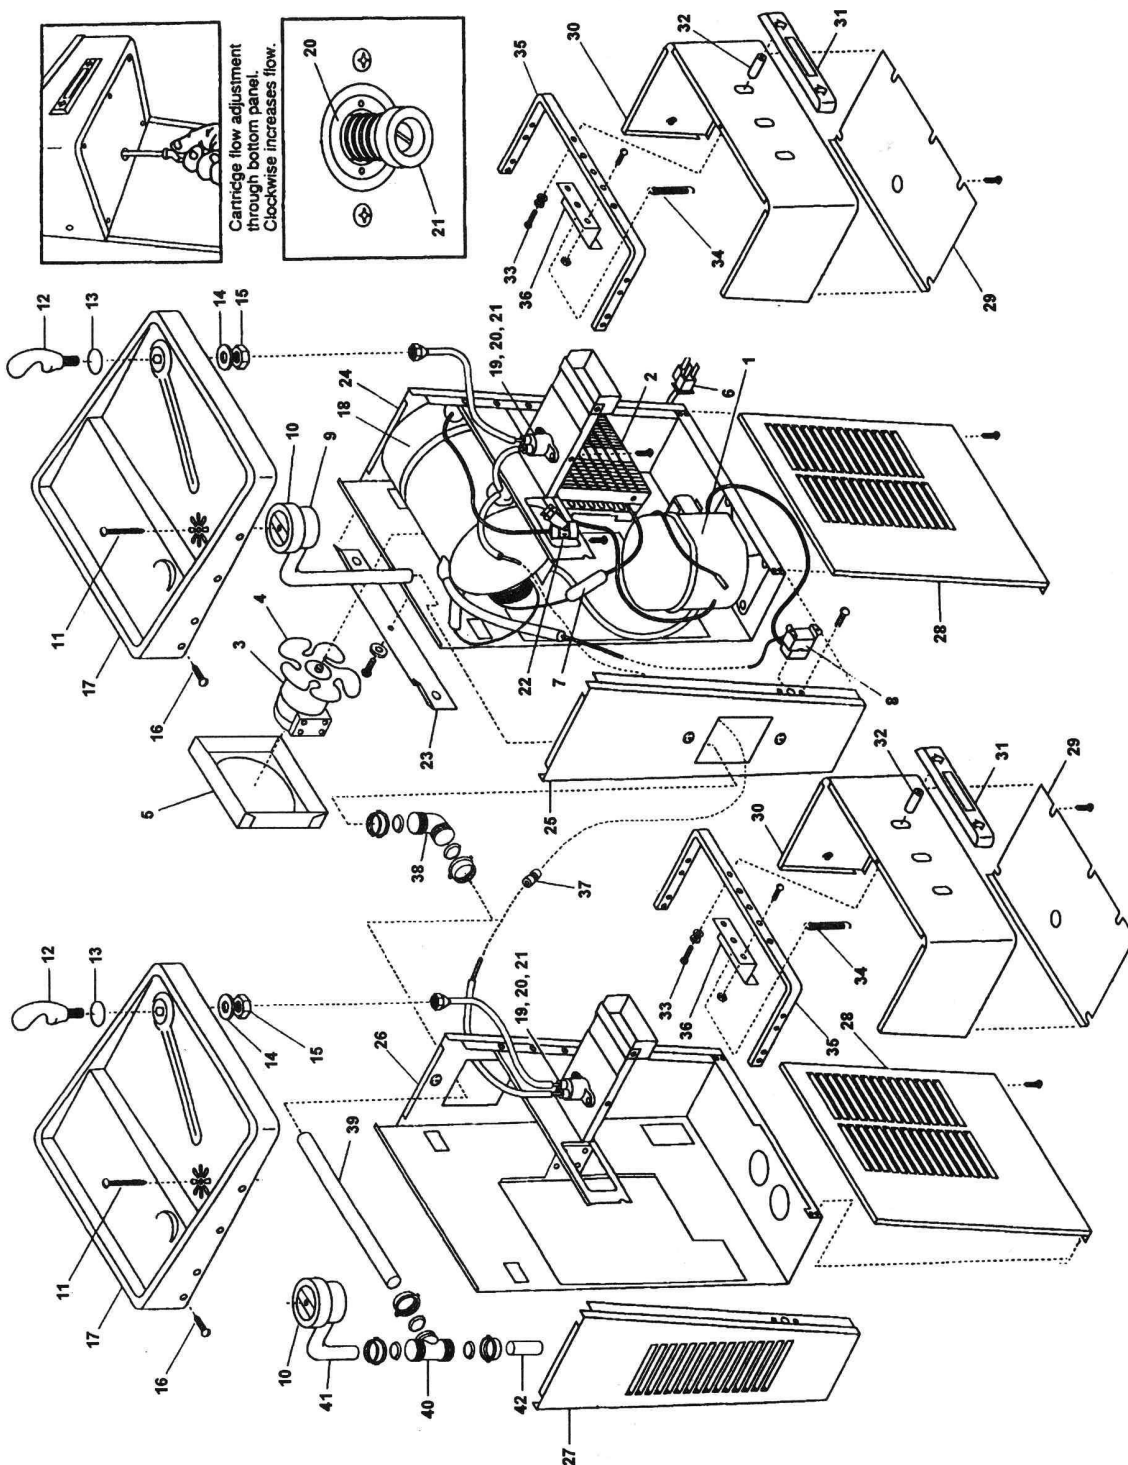

WALL MOUNTED WATER COOLER

NWCA-5BL & NWCA-8BL

Parts List for Water Cooler Models: NWCA-5BL & NWCA-8BL

ITEM	PART NUMBER	DESCRIPTION
1	AA00005-SP	Tecumseh Compressor NWCA-8
	AA00005-T1	Tecumseh Overload NWCA-8
	AA00005-T2	Tecumseh Relay NWCA-8
	AA00007	Tecumseh Compressor 115V NWCA-5
	AA00007-T1	Tecumseh Overload NWCA-5
	AA00007-T2	Tecumseh Relay NWCA-5
	AA00027-SP	Compressor 115V (uses Spade Connections)
	C026403-10	Relay MRP26ALL-69 (uses Spade Connections)
	C026411-06	Overload 9660-042-166 (uses Spade Connections)
2	C026398	Condenser
3	B153475	Fan Motor (Eyelet)
	D036186-02	Fan Motor (uses Spade Connections)
4	C026400-01	Fan Blade
5	C026399	Fan Shroud
6	C026081	Wiring Harness (eyelet)
	C026392-01	Wiring Harness (uses Spade Connections)
	C026382-04	16" Wire Assembly
7	AA00004	Drier
	C026498-705	Capillary Tube
	C026376-03	Cold Thermostat (uses Spade Connections)
8	A016241	Cold Thermostat (eyelet)
9	C026263	Drain
10	A015671	Drain Washer
11	A016762	Drain Screw
12	C026293-SP	Cobra Spout (metal)
	11432	Safety-Gard™ Spout Assy (Optional)
13	A016210	Fiber Washer
14	A021220	Spring Washer
15	A021112	Binder Nut
16	A016135	Stainless Steel Screws
17	D035878	Stainless Steel Top
18	C026148-SP	Evaporator
19	10947-003-SP	Water Control Assembly
20	B153468-01	Cartridge
21	A020957	Retainer Nut
22	A020938-01	"Y" Strainer
23	B154379	Hanger Bracket
24	D035765-31	Right Side Panel - Stainless Steel
	D035765-19	Right Side Panel - Pewter
25	D036058-19	Left Side Panel w/Cutout - Pewter
	D036058-31	Left Side Panel w/Cutout - Stainless Steel
26	D036061-19	Right Side Panel w/Cutout - Pewter
	D036061-31	Right Side Panel w/Cutout - Stainless Steel
27	D035764-31	Left Side Panel - Stainless Steel
	D035764-19	Left Side Panel - Pewter
28	C026326-31	Front Panel - Stainless Steel
	C026326-19	Front Panel - Pewter
29	D036033	Bottom Panel
30	10162-SP	Complete Apron Assembly - Stainless Steel
	10172-SP	Complete Apron Assembly - Pewter
31	D035956-35	Front Push Bar - Suntan
	D035956	Front Push Bar - Chrome
	D035956-18	Front Push Bar - Gray
32	A020241	Spacers for Front Push Bar
33	A020244	Screws for Front Push Bar
34	A020542	Extension Spring
35	D036037	Handle Frame
36	A020235	Actuator Zee
37	A021100	Connector
38	A020967	Elbow w/Nuts
39	A020605	Crossover Drain Line
40	A020968	TEE w/Nuts
41	C026342	Drain
42	A020606	Drain Extension