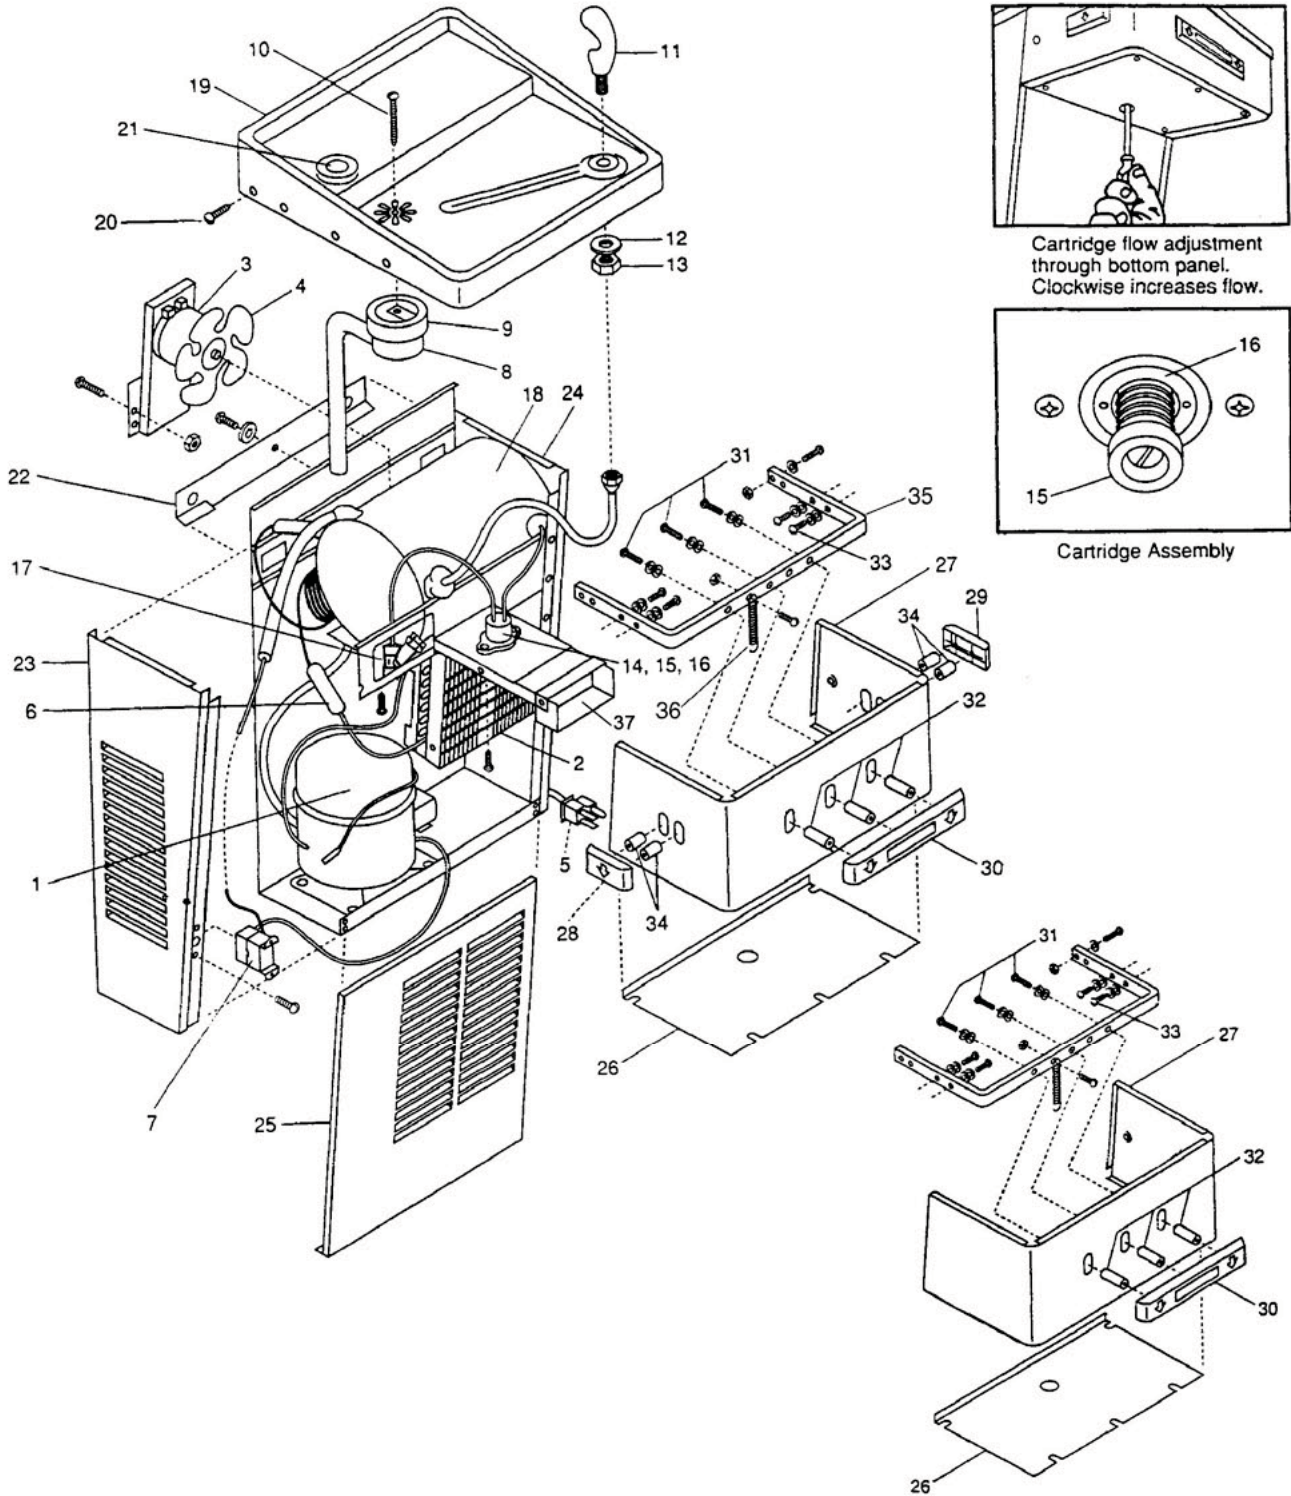

WALL MOUNTED WATER COOLER

NWCA-5, NWCA-5F, NWCA-8, & NWCA-8F

Parts List for Water Cooler Models: NWCA-5, 5F & NWCA-8, 8F

ITEM	PART NUMBER	DESCRIPTION
1	AA00005-SP	Tecumseh Compressor NWCA-8
	AA00005-T1	Tecumseh Overload NWCA-8
	AA00005-T2	Tecumseh Relay NWCA-8
	AA00007	Tecumseh Compressor 115V NWCA-5
	AA00007-T1	Tecumseh Overload NWCA-5
	AA00007-T2	Tecumseh Relay NWCA-5
	AA00027-SP	Compressor 115V (uses Spade Connections)
	C026403-10	Relay MRP26ALL-69 (uses Spade Connections)
	C026411-06	Overload 9660-042-166 (uses Spade Connections)
2	C026398	Condenser
3	B153475	Fan Motor (Eyelet)
	D036186-02	Fan Motor (uses Spade Connections)
4	C026400-01	Fan Blade
5	C026081	Wiring Harness (eyelet)
	C026392-01	Wiring Harness (uses Spade Connections)
	C026382-04	16" Wire Assembly
6	AA00004	Drier
	C026498-705	Capillary Tube
	C026376-03	Cold Thermostat (uses Spade Connections)
7	A016241	Cold Thermostat (eyelet)
8	C026263	Drain
9	A015671	Drain Washer
10	A016762	Drain Screw
11	C026293-SP	Cobra Spout (metal)
	11432	Safety-Gard™ Spout Assy (Optional)
12	A021220	Spring Washer
13	A021112	Binder Nut
14	10947-003-SP	Water Control Assembly
15	B153468-01	Cartridge
16	A020957	Retainer Nut
17	A020938-01	"Y" Strainer
18	C026148-SP	Evaporator
19	D035878	Stainless Steel Top
20	A016135	Stainless Steel Screws
21	A016519	Hole Cover
22	B154379	Hanger Bracket
23	D035764-31	Left Side Panel - Stainless Steel
	D035764-19	Left Side Panel - Pewter
24	D035765-31	Right Side Panel - Stainless Steel
	D035765-19	Right Side Panel - Pewter
25	C026326-31	Front Panel - Stainless Steel
	C026326-19	Front Panel - Pewter
26	D036033	Bottom Panel
27	10162-SP	Complete Apron Assembly - Stainless Steel
	10172-SP	Complete Apron Assembly - Pewter
28	C026315-01	Left Side Push Bar - Suntan
	C026315-05	Left Side Push Bar - Gray
	C026315-03	Left Side Push Bar - Chrome
29	C026315	Right Side Push Bar - Suntan
	C026315-04	Right Side Push Bar - Gray
	C026315-02	Right Side Push Bar - Chrome
30	D035956-35	Front Push Bar - Suntan
	D035956	Front Push Bar - Chrome
	D035956-18	Front Push Bar - Gray
31	A020244	Screws for Front Push Bar
32	A020241	Spacers for Front Push Bar
33	A020245	Screws for Side Push Bar
34	A020343	Spacers for Side Push Bar
35	D036037	Handle Frame
36	A020542	Extension Spring
37	139434	Activation Assembly