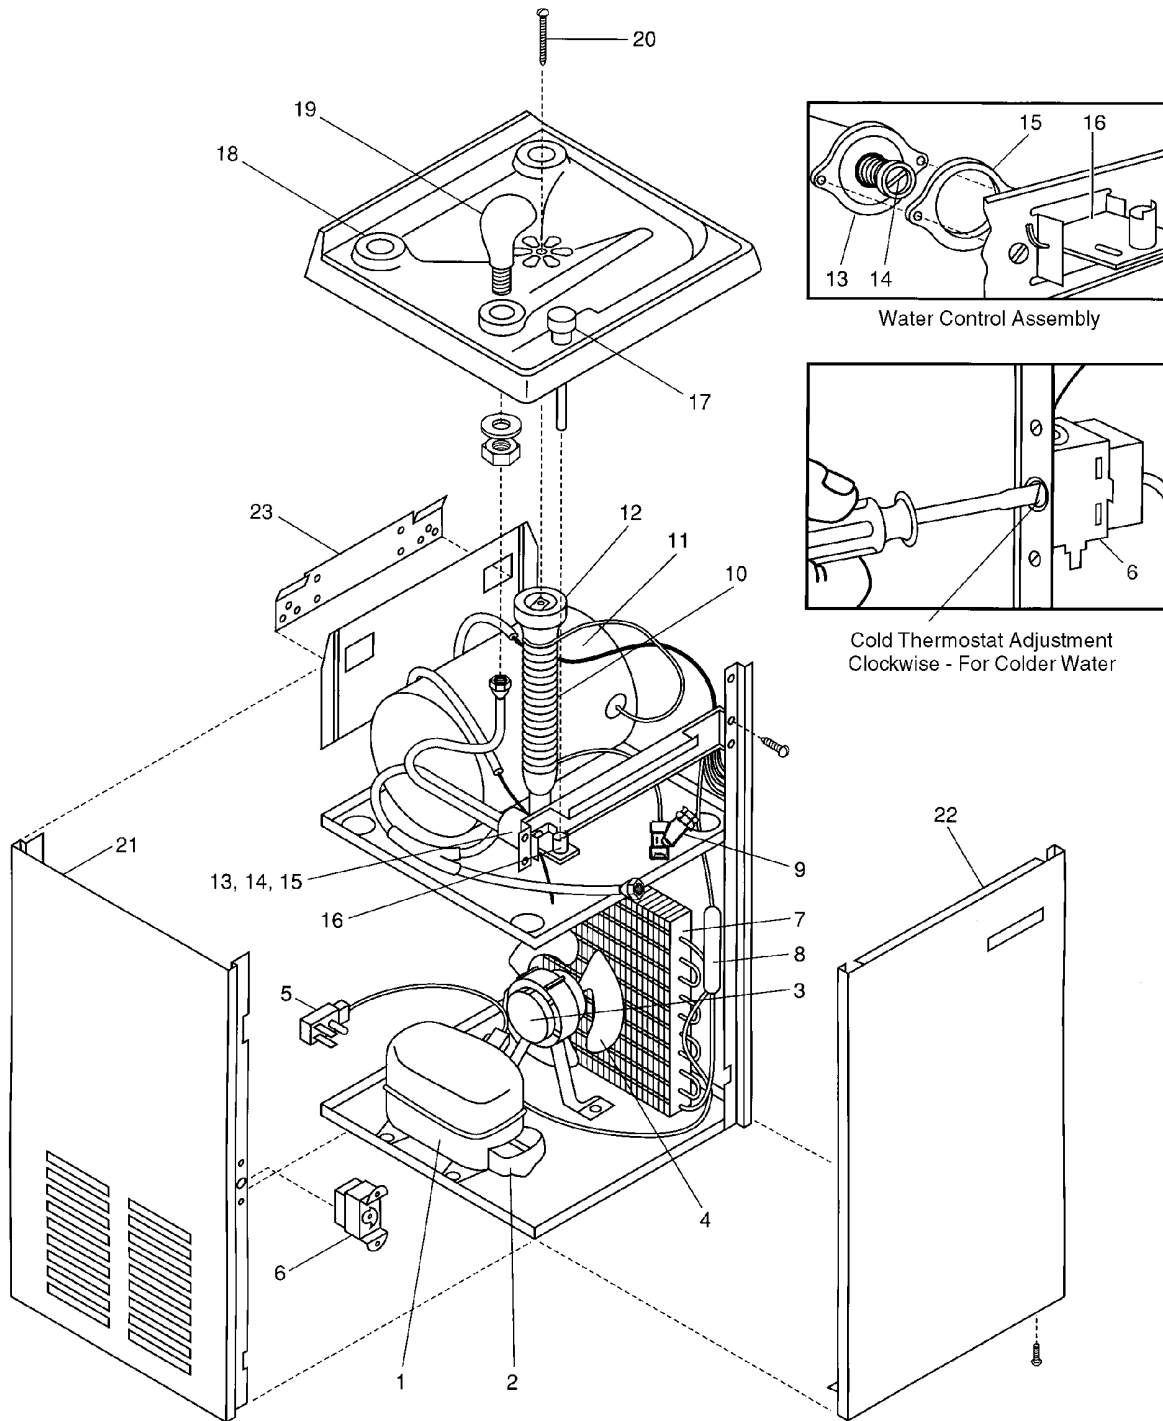

## NSW-14

## Parts List for Water Cooler Model: NSW-14

ITEM	PART NUMBER	DESCRIPTION
1	AA00005-SP	Compressor AE3425Y
	AA00027-SP	Compressor 115V (uses Spade Connections)
2	AA00005-T1	Overload MRP26ALL-34
	AA00005-T2	Relay 9660-040-166
	C026411-10	Relay MRP26ALL-69 (uses Spade Connections)
	C026411-06	Overload 9660-042-166 (uses Spade Connections)
3	B153475	Fan Motor (eyelet)
	D036186-02	Fan Motor (uses Spade Connections)
4	C025756	Fan Blade
5	C026081	Wiring Harness (eyelet)
	C026392-01	Wiring Harness (uses Spade Connections)
	C026382-04	16" Wire Assembly (uses Spade Connections)
6	A016241	Cold Thermostat (eyelet)
	C026376-03	Cold Thermostat (uses Spade Connections)
7	C026101	Condenser
8	AA00004	Drier
9	A020938-01	"Y" Strainer
10	B153983	Precooler
11	C026072-SP	Evaporator
12	A015671	Drain Washer
13	10947-003-SP	Water Control Assembly
14	B153468-01	Cartridge
15	A015240	Fiber Washer
16	A015950-02	Toggle Lever
17	A017272-01	Push Button
18	A016519	Hole Cover
19	C026293-SP	Cobra Spout (metal)
	11432	Safety-Gard™ Spout Assy (Optional)
20	A016762	Drain Screw
21	D035802-19	Side Panel - Pewter
	D035802-31	Side Panel - Stainless Steel
22	D035806-19	Front Panel - Pewter
	D035806-31	Front Panel - Stainless Steel
23	B154077	Hanger Bracket