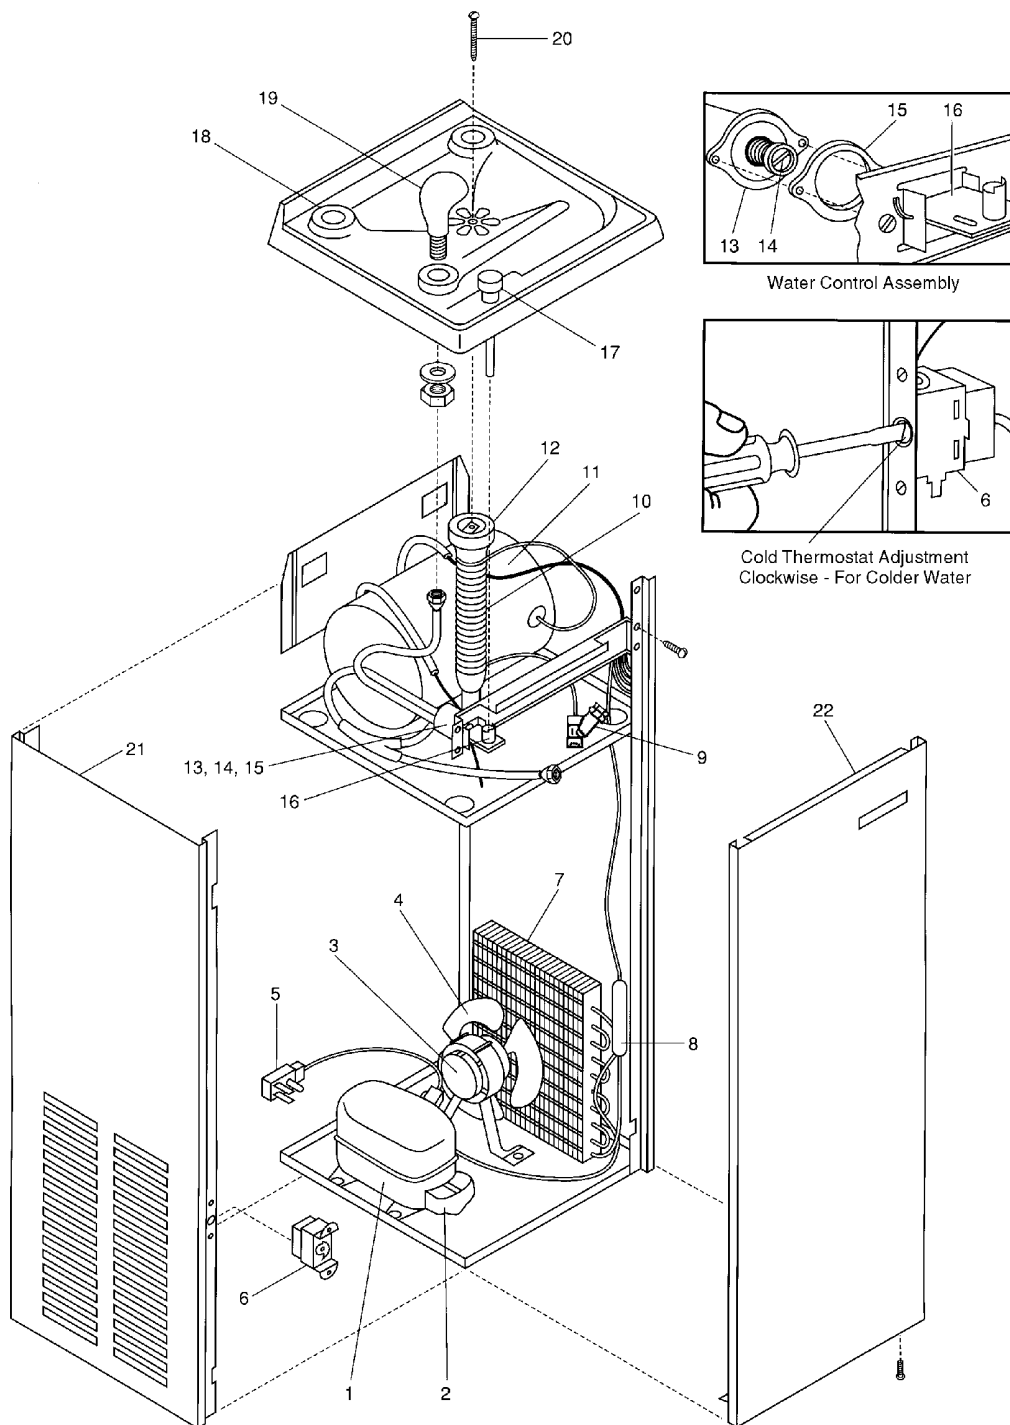

FLOOR STANDING WATER COOLER

NSF-4

Parts List for Water Cooler Model: NSF-4

ITEM	PART NUMBER	DESCRIPTION
1	AA00007-SP	Compressor A203704 R134a
2	AA00007-T1	Overload MRP57ALK-34
	AA00007-T2	Relay 9660-040-152
3	B153475	Fan Motor (eyelet)
	D036186-02	Fan Motor (uses Spade Connections)
4	C025756	Fan Blade
5	C026081	Wiring Harness (eyelet)
	C026392-01	Wiring Harness (uses Spade Connections)
	C026382-04	16" Wire Assembly (uses Spade Connections)
6	A016241	Cold Thermostat (eyelet)
	C026376-03	Cold Thermostat (uses Spade Connections)
7	C026102	Condenser
8	AA00004	Drier
9	A020938-01	"Y" Strainer
10	A018156-03	Drain
11	C026072-SP	Evaporator
12	A015671	Drain Washer
13	10947-003-SP	Water Control Assembly
14	B153468-01	Cartridge
15	A015240	Fiber Washer
16	A015950-02	Toggle Lever
17	A017272-01	Push Button
18	A016519	Hole Cover
19	C026293-SP	Cobra Spout (metal)
	11432	Safety-Gard™ Spout Assy (Optional)
20	A016762	Drain Screw
21	D035800-19	Side Panel - Pewter
	D035800-31	Side Panel - Stainless Steel
22	D035804-19	Front Panel - Pewter
	D035804-31	Front Panel - Stainless Steel