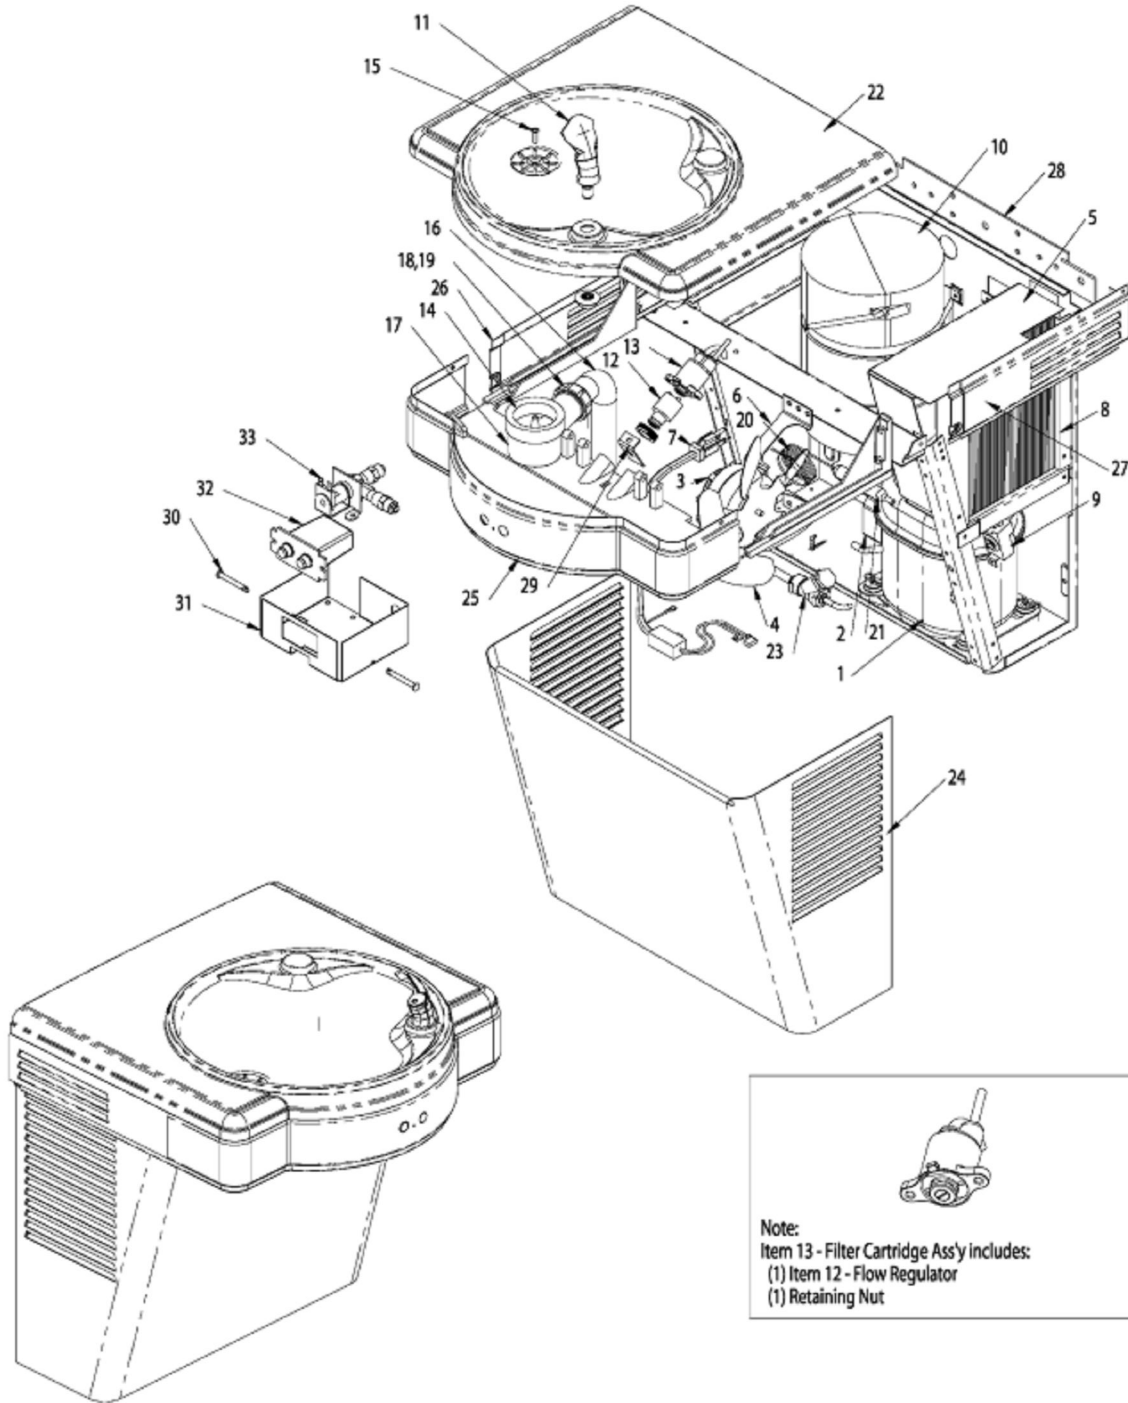

## Haws Parts List for Water Cooler Model: HWUAC8HO

ITEM	PART NUMBER	DESCRIPTION
1	AA00050-SP	Compressor
2	AA00050-E2	Relay
	AA00050-E1	Overload
3	0089006799	Fan Motor
4	C026400-02	Fan Blade
5	D036317	Fan Shroud
6	A016344	Fan Bracket
7	C026392-01	Wall Cord
8	C026518	Condenser
9	0089006423	Thermostat
10	11286-SP	Evaporator Assembly
11	201646	Safety Gard Bubbler Spout
	0005383906	Bubbler Spout (Lead Free Brass)
12	VRK5010	Cartridge
13	0001715002	Water Control Assembly
14	0002575000	Drain Washer
15	0089006825	Drain Screw
16	A021316-01	Bent Tube 10.50"
17	0089006827	Drain Adapter
18	0089006828	Slip Joint Nut
19	0089006829	Slip Joint Washer
20	C026498-704	Capillary Tube
21	0002080404	Drier
22	0089006810	Stainless Steel Top
23	0005687178	"Y" Strainer
24	D036316-31	Wrapper Stainless Steel
	0089006785	Wrapper Granite
25	D036313-31	Front Apron Stainless Steel HF
	D036313-21	Front Apron Granite HF
26	D036315-31	Left Panel Stainless Steel
	0089006808	Left Panel Granite
27	D036314-31	Right Panel Stainless Steel
	0089006809	Right Panel Granite
28	0001217565	Hanger Bracket
29	201469	Cartridge Activator Bracket
30	200068	Pins
31	201849	Electrical Box Hands Free
32	B154671-01	Sensor Assembly
33	201828-01	Solenoid Valve 120V/50-60 HZ