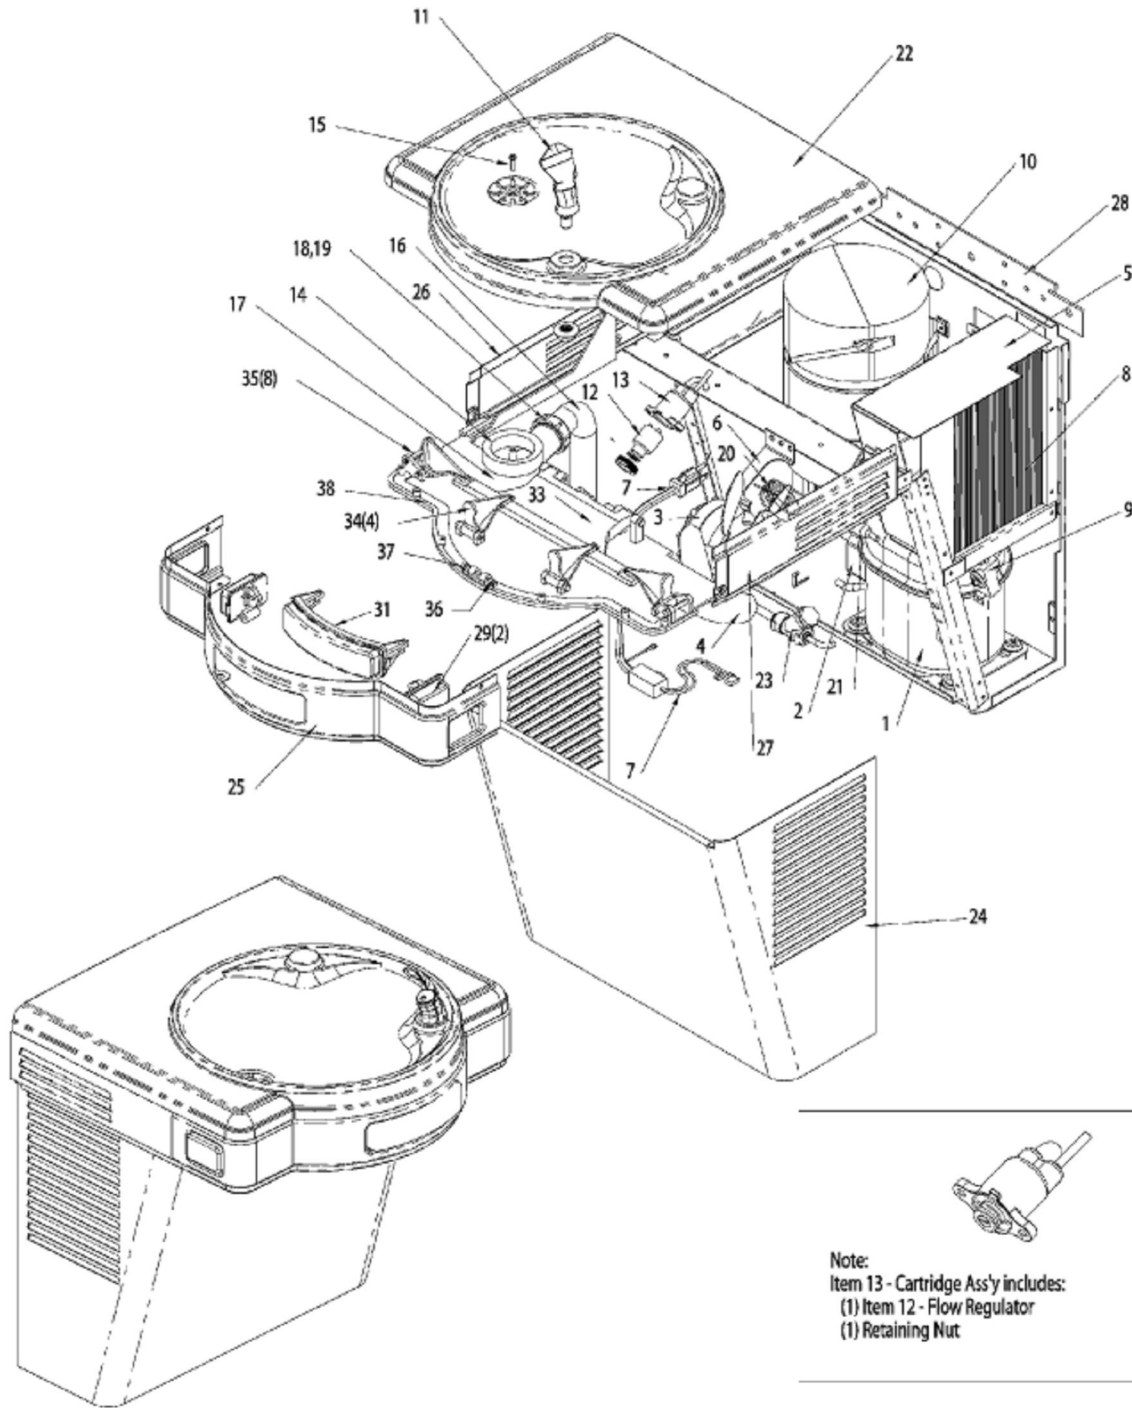

WALL MOUNTED WATER COOLER

HWUAC8

Haws Parts List for Water Cooler Model: HWUAC8

ITEM	PART NUMBER	DESCRIPTION
1	AA00050-SP	Compressor
2	AA00050-E2	Relay
	AA00050-E1	Overload
3	0089006799	Fan Motor
4	C026400-02	Fan Blade
5	D036317	Fan Shroud
6	A016344	Fan Bracket
7	C026392-01	Wall Cord
8	C026518	Condenser
9	0089006423	Thermostat
10	11286-SP	Evaporator Assembly
11	201646	Safety Gard Bubbler Spout
	0005383906	Bubbler Spout (Lead Free Brass)
12	VRK5010	Cartridge
13	0001715002	Water Control Assembly
14	0002575000	Drain Washer
15	0089006825	Drain Screw
16	A021316-01	Bent Tube 10.50"
17	0089006827	Drain Adapter
18	0089006828	Slip Joint Nut
19	0089006829	Slip Joint Washer
20	C026498-704	Capillary Tube
21	0002080404	Drier
22	0089006810	Stainless Steel Top
23	0005687178	"Y" Strainer
24	D036316-31	Wrapper Stainless Steel
	0089006785	Wrapper Granite
25	D036311-31	Front Apron Stainless Steel
	0089006780	Front Apron Granite
26	D036315-31	Left Panel Stainless Steel
	0089006808	Left Panel Granite
27	D036314-31	Right Panel Stainless Steel
	0089006809	Right Panel Granite
28	0001217565	Hanger Bracket
29	200068	Pin
31	C026543-101	Front Handle Mechanism
32	0089006817	Side Handle Assembly
33	D036357	Cartridge Rocker
34	C026546	Handle Rocker
35	A021302	Pin, Rocker & Side Handle
36	D036358	Base Plate
37	A021301	Front Handle Pin