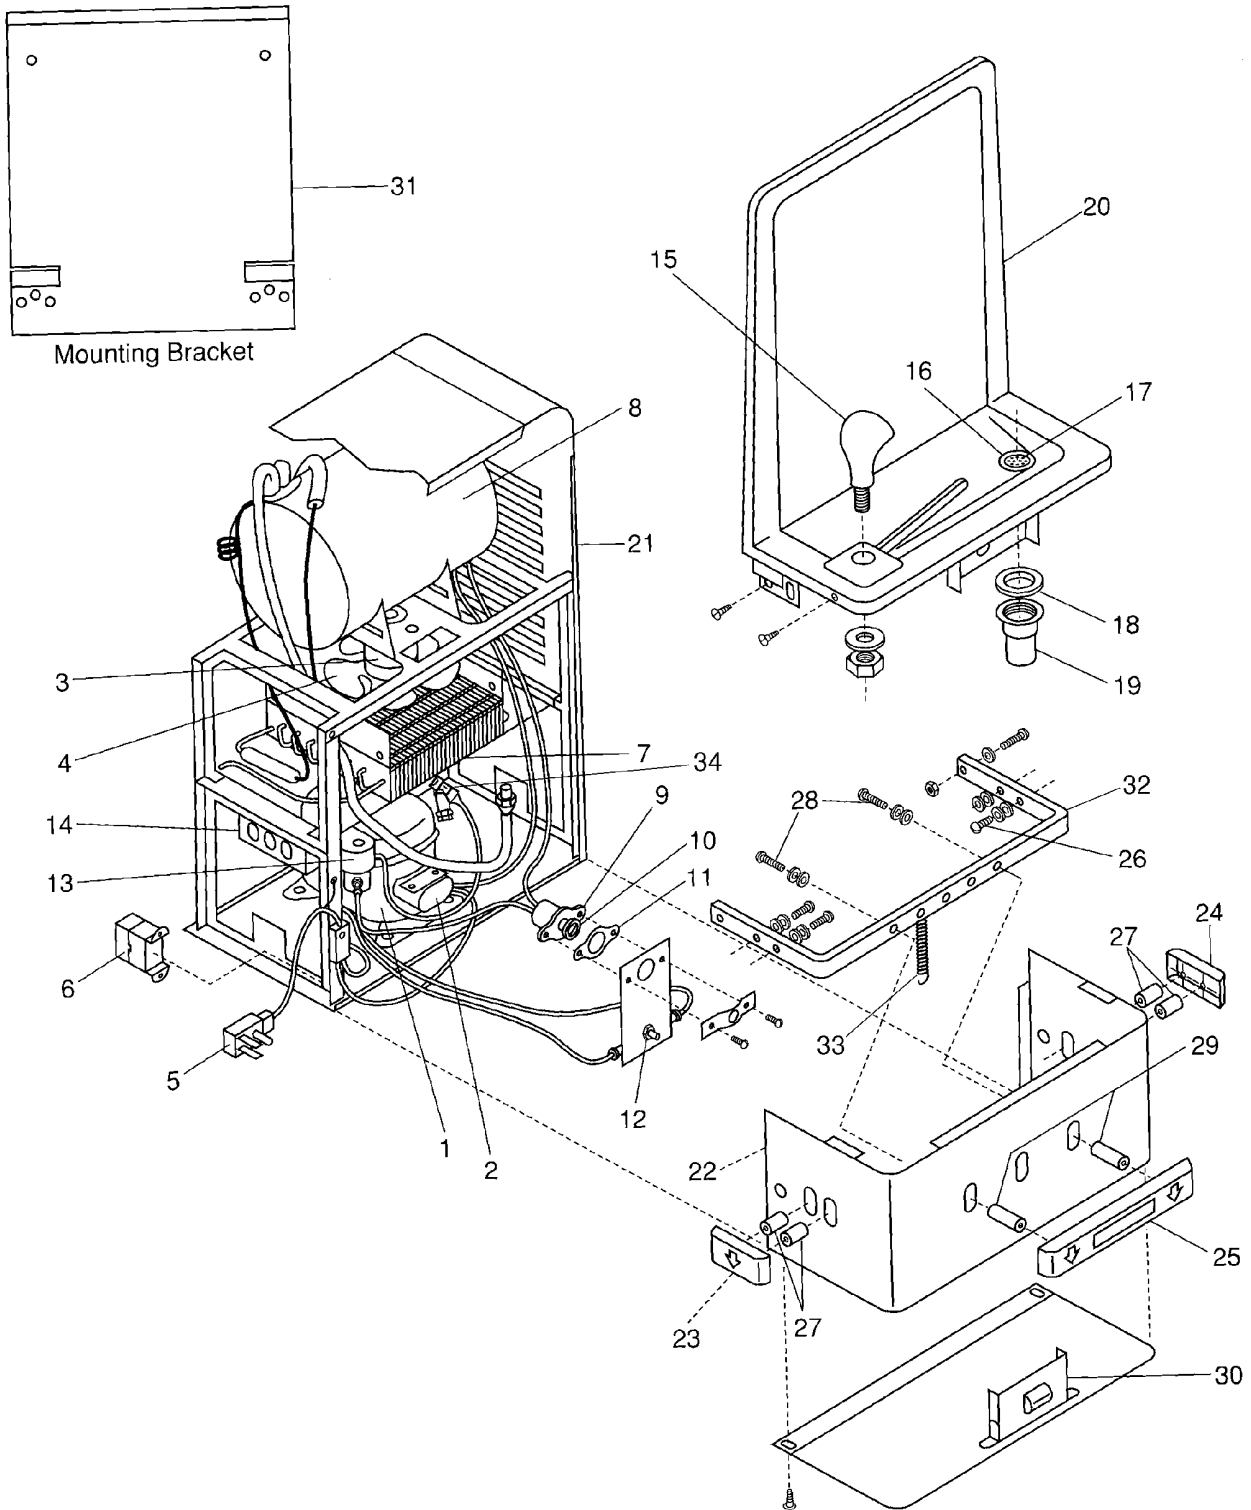

## HCWC-8ET

## Parts List for Water Cooler Model: HCWC-8ET

ITEM	PART NUMBER	DESCRIPTION
1	AA00005-SP	Compressor R134A 115V
2	AA00005-T1	Overload MRP26All-34
	AA00005-T2	Relay 9660-040-166
3	B153475	Fan Motor 5 Watt (Eyelet)
4	C026053	Fan Blade
5	B153391	Wiring Harness (eyelet)
6	A016241	Cold Thermostat (eyelet)
7	C026398	Condenser
8	C025920-SP	Evaporator
9	B154078-SP	Water Control Assembly
10	B153468-01	Cartridge
11	A015240	Fibre Washer
12	A020717	Switch
13	A020598	Solenoid Valve
14	10303	Junction Box Assembly
15	C026293-SP	Cobra Spout (metal)
	11432	Safety-Gard™ Spout Assy (Optional)
16	A016880	Drain Fitting
17	A016876	Drain Grid
18	A015982	Drain Washer
19	A017354	Tail Piece
20	D035610	Basin
21	C025872-31	Wrapper Assembly Stainless Steel
	C025872-19	Wrapper Assembly Pewter
22	10258-SP	Complete Apron Assembly Stainless Steel
	10263-SP	Complete Apron Assembly Pewter
23	C026315-03	Left Side Push Bar Chrome
	C026315-05	Left Side Push Bar Gray
	C026315-01	Left Side Push Bar Suntan
24	C026315-02	Right Side Pushbar Chrome
	C026315-04	Right Side Pushbar Gray
	C026315	Right Side Pushbar Suntan
25	D035956	Center Pushbar Chrome
	D035956-18	Center Pushbar Gray
	D035956-35	Center Pushbar Suntan
26	A020244	Screw for Sidebar
27	A020241	Spacer for Sidebar
28	A020595	Screw for Frontbar
29	A020596	Spacer for Frontbar
30	B154402	Pivot Plate
31	A019429	Mounting Bracket
32	D036037	Handle Frame
33	A020542	Extension Spring
34	A020938-01	“Y” Strainer