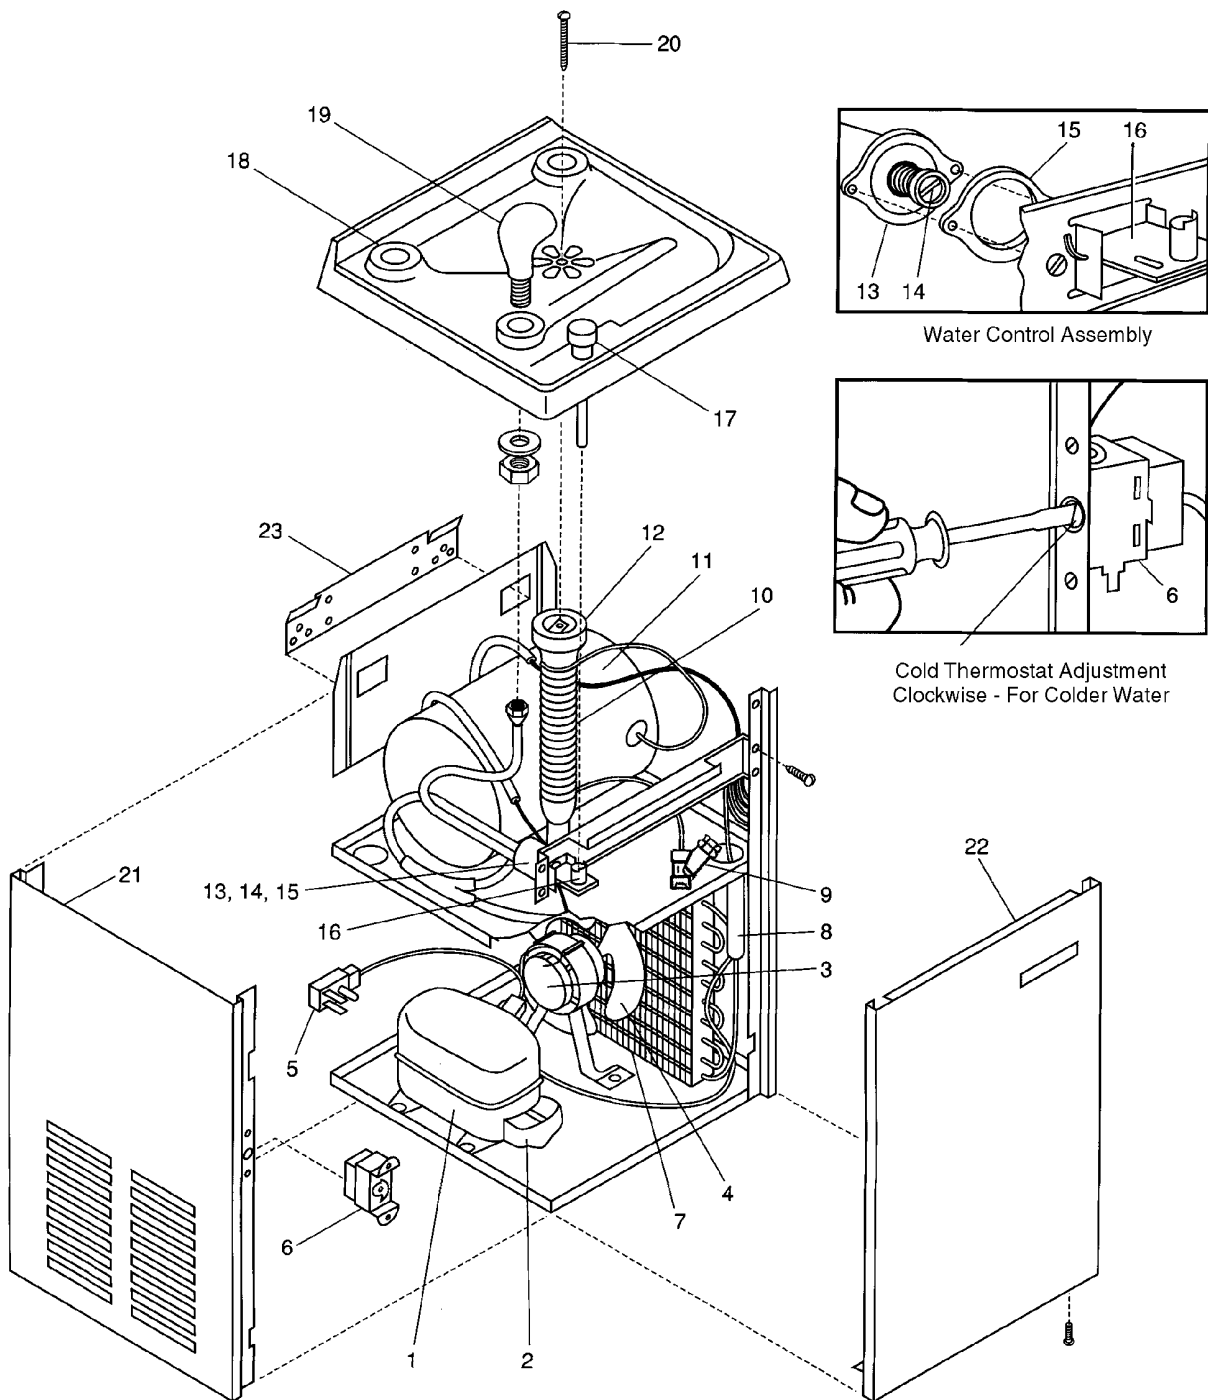

WALL MOUNTED WATER COOLER

CSW-8

Parts List for Water Cooler Model: CSW-8

ITEM	PART NUMBER	DESCRIPTION
1	AA00007-SP	Compressor A203704 R134a
2	AA00007-T1	Overload MRP57ALK-34
	AA00007-T2	Relay 9660-040-152
3	B153475	Fan Motor (eyelet)
	D036186-02	Fan Motor (uses Spade Connections)
4	C025756	Fan Blade
5	C026081	Wiring Harness (eyelet)
	C026392-01	Wiring Harness (uses Spade Connections)
	C026382-04	16" Wire Assembly (uses Spade Connections)
6	A016241	Cold Thermostat (eyelet)
	C026376-03	Cold Thermostat (uses Spade Connections)
7	C026102	Condenser
8	AA00004	Drier
9	A020938-01	"Y" Strainer
10	B154152-SP	Pre-Cooler
11	C026072-SP	Evaporator
12	A015671	Drain Washer
13	10947-003-SP	Water Control Assembly
14	B153468-01	Cartridge
15	A015240	Fiber Washer
16	A015950-02	Toggle Lever
17	A017272-01	Push Button
18	A016519	Hole Cover
19	C026293-SP	Cobra Spout (metal)
	11432	Safety-Gard™ Spout Assy (Optional)
20	A016762	Drain Screw
21	D035803-19	Side Panel - Pewter
	D035803-31	Side Panel - Stainless Steel
22	D035807-19	Front Panel - Pewter
	D035807-31	Front Panel - Stainless Steel
23	B154077	Hanger Bracket