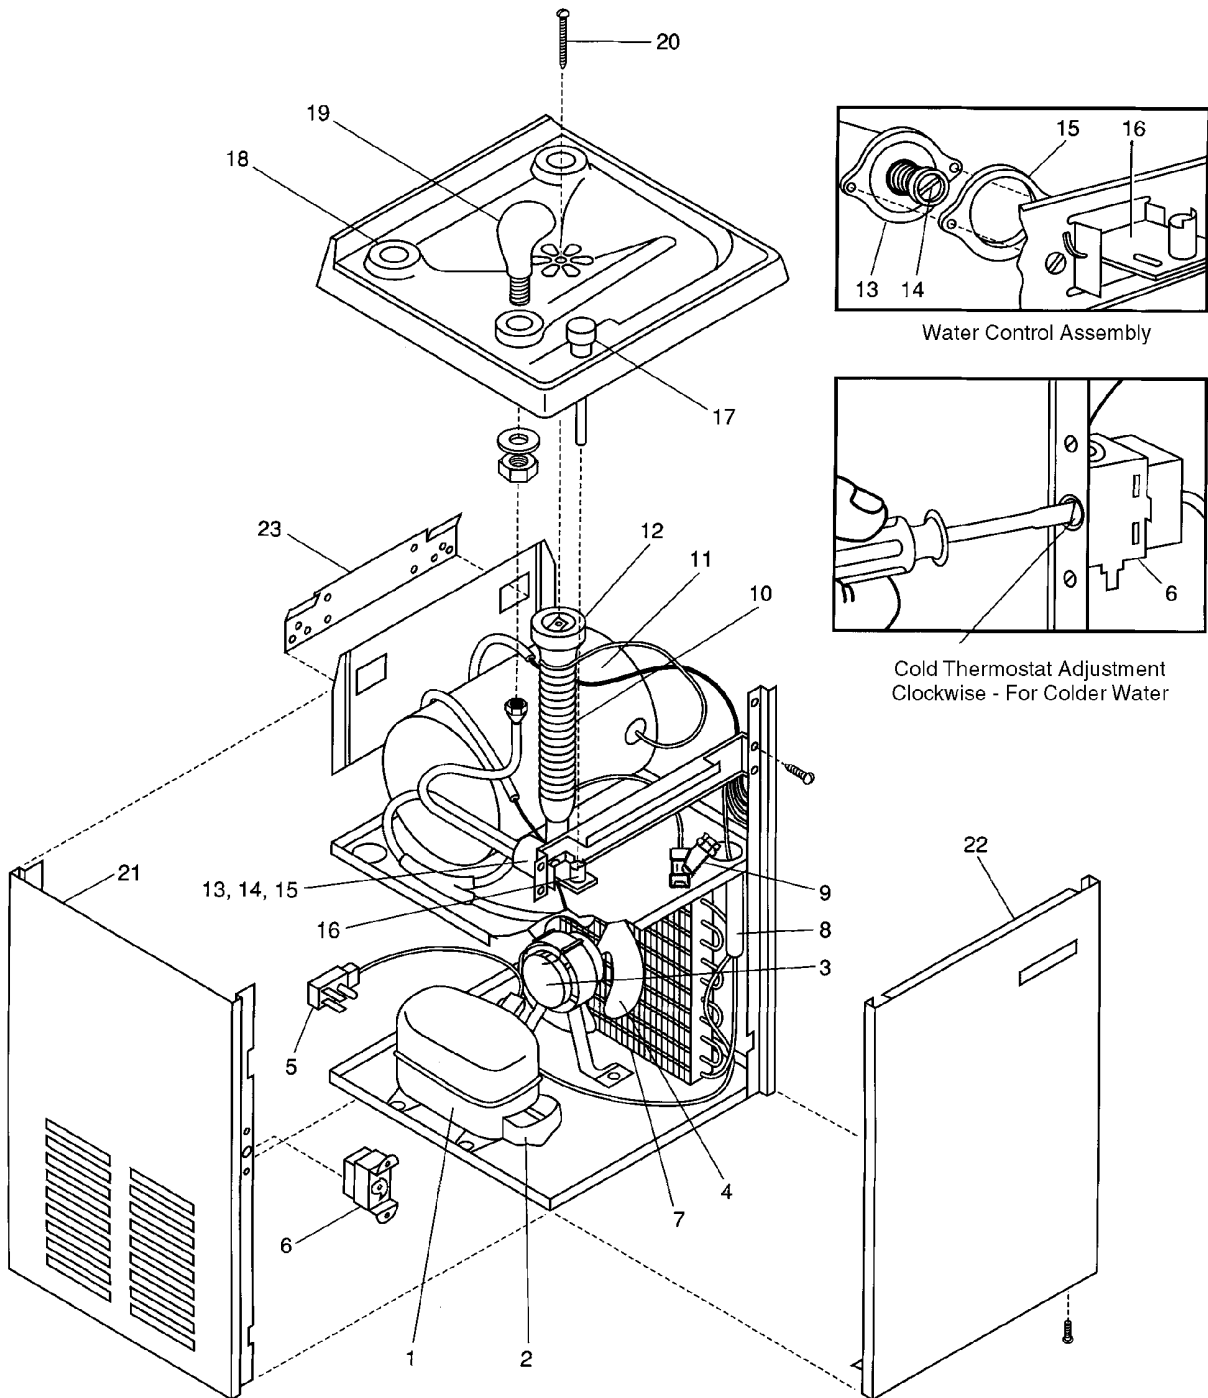

WALL MOUNTED WATER COOLER

CSW-13

Parts List for Water Cooler Model: CSW-13

ITEM	PART NUMBER	DESCRIPTION
1	AA00005-SP	Compressor AE3425A
	AA00027-SP	Compressor 115V (uses Spade Connections)
2	AA00005-T1	Overload MAT24ALN-34
	AA00005-T2	Relay 9660-040-166
	C026403-10	Relay MRP26ALL-69 (uses Spade Connections)
	C026411-06	Overload 9660-042-166 (uses Spade Connections)
3	B153475	Fan Motor (eyelet)
	D036186-02	Fan Motor (uses Spade Connections)
4	C025756	Fan Blade
5	C026081	Wiring Harness (eyelet)
	C026392-01	Wiring Harness (uses Spade Connections)
	C026382-04	16" Wire Assembly (uses Spade Connections)
6	A016241	Cold Thermostat (eyelet)
	C026376-03	Cold Thermostat (uses Spade Connections)
7	C026102	Condenser
8	AA00004	Drier
9	A020938-01	"Y" Strainer
10	B154152-SP	Pre-Cooler
11	C026072-SP	Evaporator
12	A015671	Drain Washer
13	10947-003-SP	Water Control Assembly
14	B153468-01	Cartridge
15	A015240	Fiber Washer
16	A015950-02	Toggle Lever
17	A017272-01	Push Button
18	A016519	Hole Cover
19	C026293-SP	Cobra Spout (metal)
	11432	Safety-Gard (tm) Spout Assy (Optional)
20	A016762	Drain Screw
21	D035803-19	Side Panel - Pewter
	D035803-31	Side Panel - Stainless Steel
22	D035807-19	Front Panel - Pewter
	D035807-31	Front Panel - Stainless Steel
23	B154077	Hanger Bracket