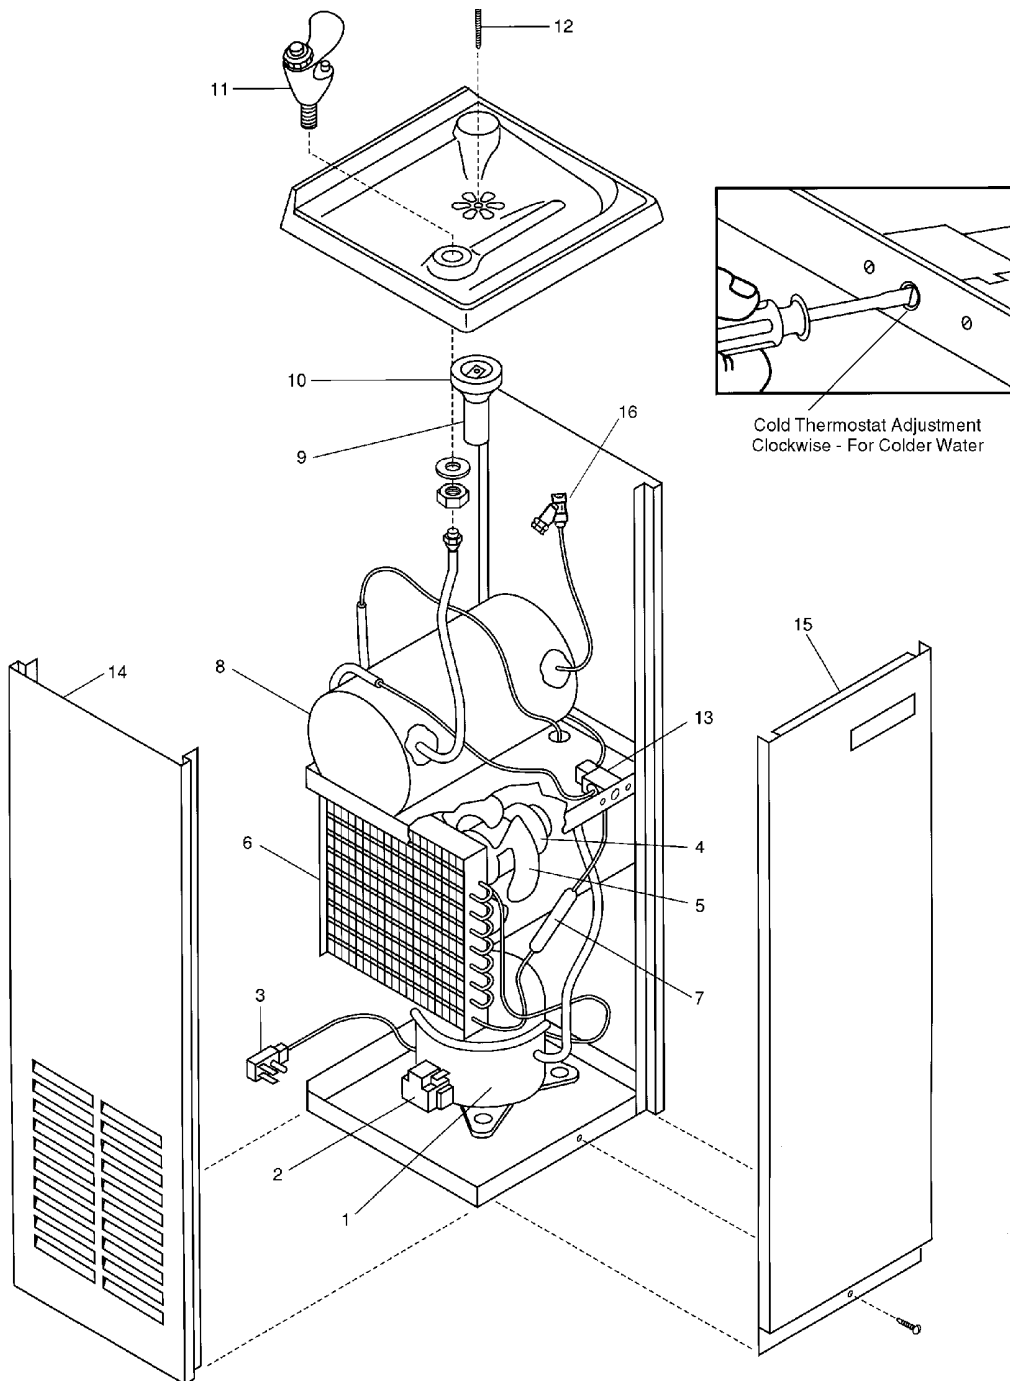

FLOOR STANDING WATER COOLER

CSF-3 & CSF-5

Parts List for Water Cooler Models: CSF-3 & CSF-5

ITEM	PART NUMBER	DESCRIPTION
1	AA00007-SP	Compressor
2	AA00007-T1	Overload
	AA00007-T2	Relay
3	C026081	Wall Cord (eyelet)
	C026392-01	Wall Cord (uses Spade Connections)
4	B153475	Fan Motor
	D036186-01	Fan Motor (uses Spade Connections)
5	A020185	Fan Blade
6	C025821	Condenser
7	AA00004	Drier
8	C025837-SP	Evaporator
9	A018156-07	Drain
10	A015671	Rubber Gasket
11	A019447-SP	Bubbler Assembly
12	A016762	Drain Screw
13	A016241	Cold Thermostat (eyelet)
	C026376-03	Cold Thermostat (uses Spade Connections)
14	C025807-31	Left Side Panel - Stainless Steel
	C025807-19	Left Side Panel - Pewter
	C025806-37	Right Side Panel - Stainless Steel
	C025806-19	Right Side Panel - Pewter
15	C025810-31	Front Panel - Stainless Steel
	C025810-19	Front Panel - Pewter
16	A020938-01	“Y” Strainer