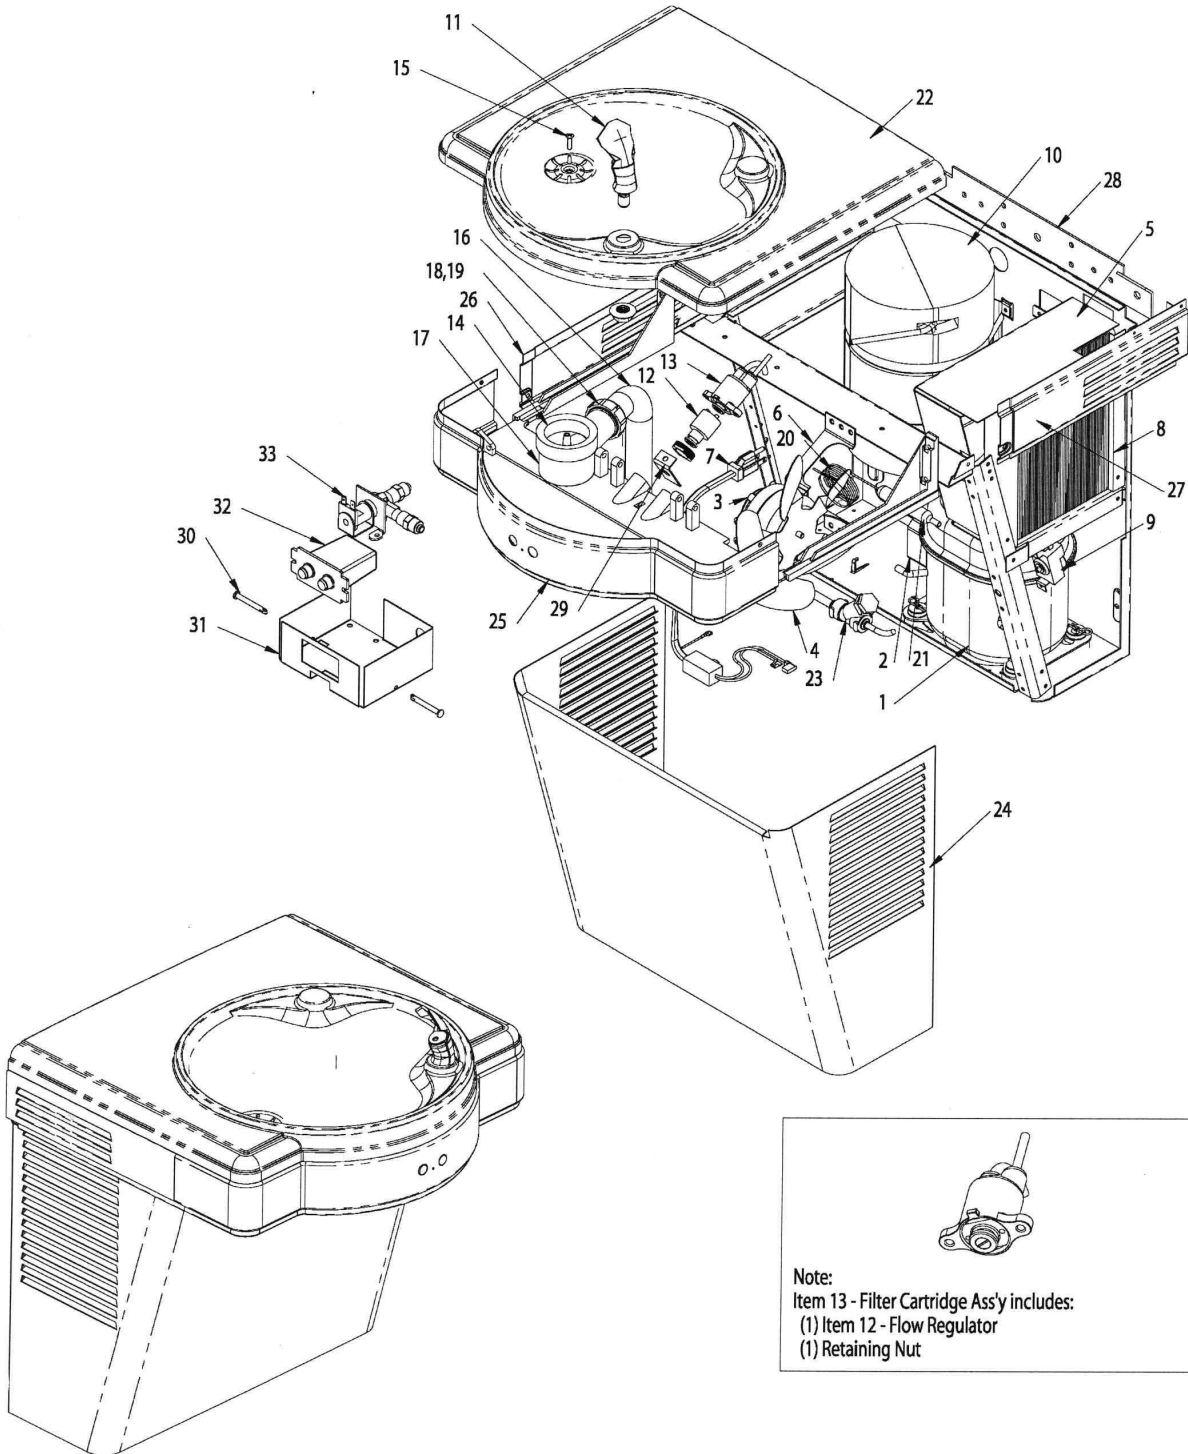

WALL MOUNTED WATER COOLER

ADA-8HF

Sunroc

60 Starlifter Avenue

Dover, DE 19901

(302) 678-7800 • Fax (302) 678-7813

Service (800) 220-1136

www.sunroc.com

Parts List for Water Cooler Models: ADA-8HF

| ITEM | PART NUMBER | DESCRIPTION |
|------|-------------|------------------------------------|
| 1 | AA00027-SP | Compressor |
| 2 | C026411-06 | Relay |
| | C026403-10 | Overload |
| 3 | D036186-01 | Fan Motor |
| 4 | C026400-02 | Fan Blade |
| 5 | D036317 | Fan Shroud |
| 6 | A016344 | Fan Bracket |
| 7 | C026392-01 | Wall Cord |
| 8 | C026518 | Condensor |
| 9 | C026376-03 | Thermostat |
| 10 | 11286-SP | Evaporator Assembly |
| 11 | C026293-SP | Bubbler Spout (lead Free Brass) |
| | 11432 | Safety-Gard™ Spout Assy (Optional) |
| 12 | B153468-01 | Cartridge |
| 13 | 10947-N-SP | Water Control Assembly |
| 14 | A015671 | Drain Washer |
| 15 | C026561-01 | Drain Screw |
| 16 | A021316-01 | Tailpiece |
| 17 | C026553 | Drain Adapter |
| 18 | A021322 | Slip Joint Nut |
| 19 | A021324 | Slip Joint Washer |
| 20 | C026498-704 | Capillary Tube |
| 21 | AA00004 | Drier |
| 22 | D036290 | Stainless Steel Top |
| 23 | A020938-01 | “Y” Strainer |
| 24 | D036316-31 | Wrapper Stainless Steel |
| | D036316-21 | Wrapper Granite |
| 25 | D036313-31 | Front Apron Stainless Steel HF |
| | D036313-21 | Front Apron Granite HF |
| 26 | D036315-31 | Left Panel Stainless Steel |
| | D036315-21 | Left Panel Granite |
| 27 | D036314-31 | Right Panel Stainless Steel |
| | D036314-21 | Right Panel Granite |
| 28 | B154379 | Hanger Bracket |
| 29 | 210469 | Cartridge Activator Bracket |
| 30 | 200068 | Pin |
| 31 | 201002 | Electrical Box |
| 32 | B154671-01 | Sensor Assembly |
| 33 | B154672 | Solenoid |