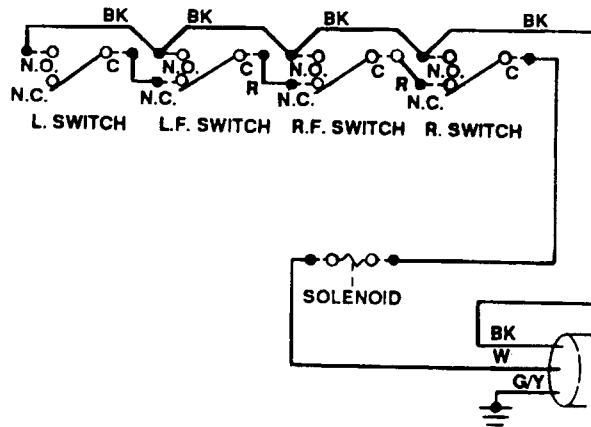

ELECTRICAL DIAGRAM

OASIS® & AQUARIUS® are registered trademarks of EBCO Manufacturing Company
The trademarks Kelvinator® and White-Westinghouse® are used under license from White Consolidated Industries, Inc.

EBCO®
MANUFACTURING COMPANY

265 N. Hamilton Rd. • P.O. Box 13150 • Columbus, OH 43213-0150 • 614/861-1350 • Fax: 614/861-5017

Printed in U.S.A.
Copyright 1994 EBCO Manufacturing Co.