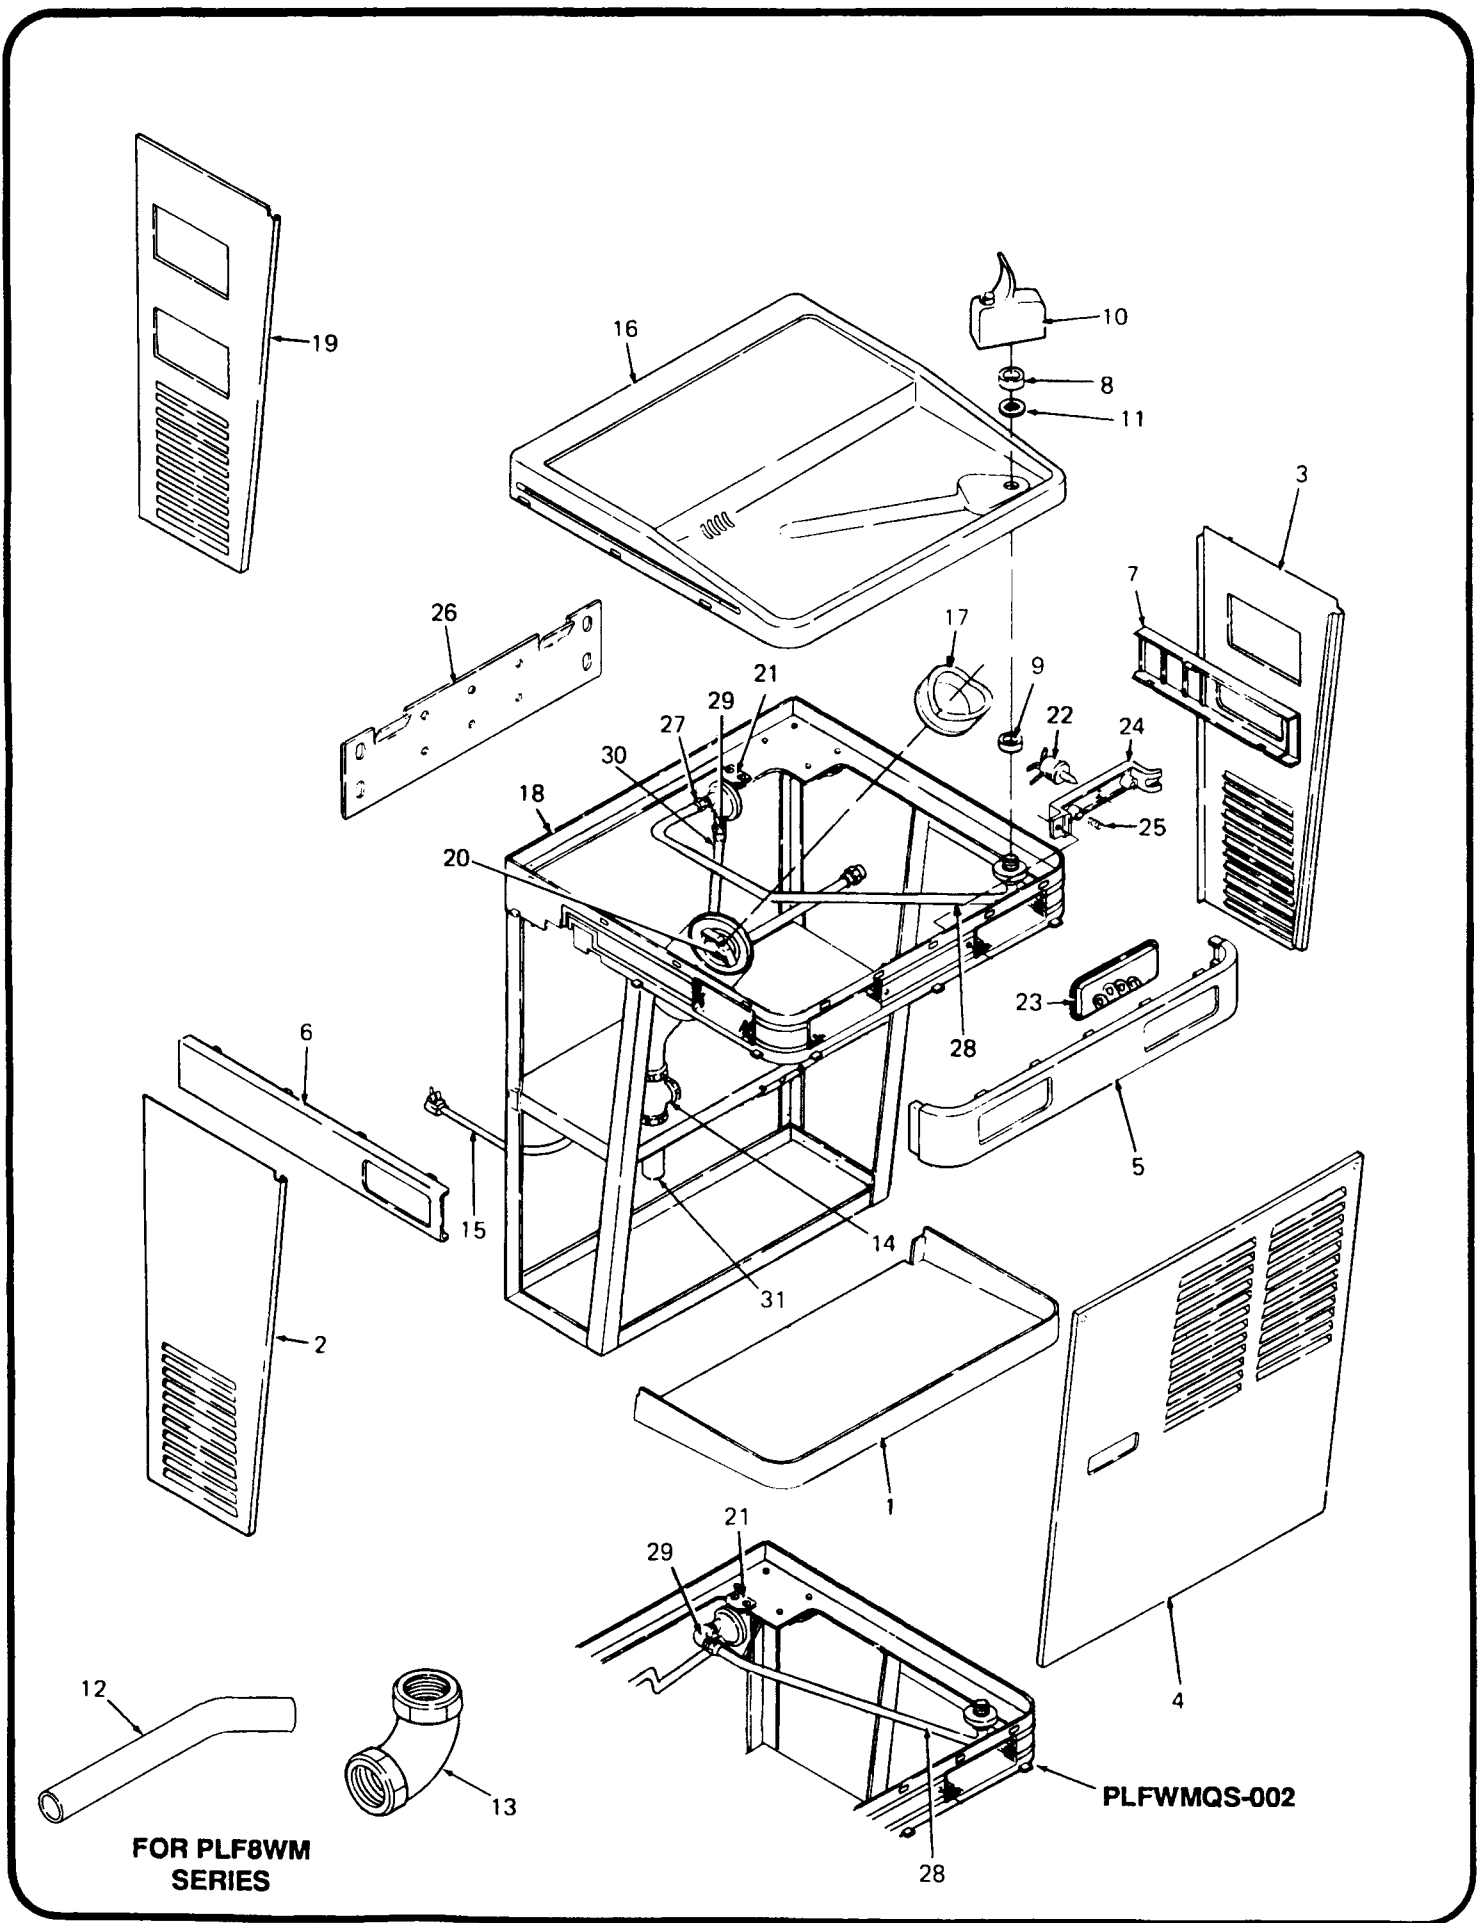

Voltage

115 VAC

Size

25" H., 18" W., 19" D.

Shipping Weight (Approx)

33 LBS.

Specifications subject to change without notice.

PARTS LIST