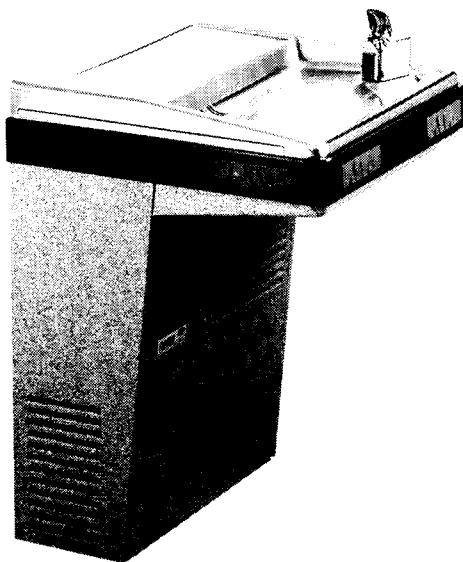

AQUARIUS
AQUARIUS logo with wavy lines below the text.

Kelvinator

White-Westinghouse®

ILLUSTRATED PARTS BREAKDOWN

WATER FOUNTAIN MODELS

PLFWMQS

PLFWMQS-002

SPECIFICATIONS

Voltage

115 VAC

Size

25" H., 18" W., 19" D.

Shipping Weight (Approx)

33 LBS.

Specifications subject to change without notice.

PARTS LIST