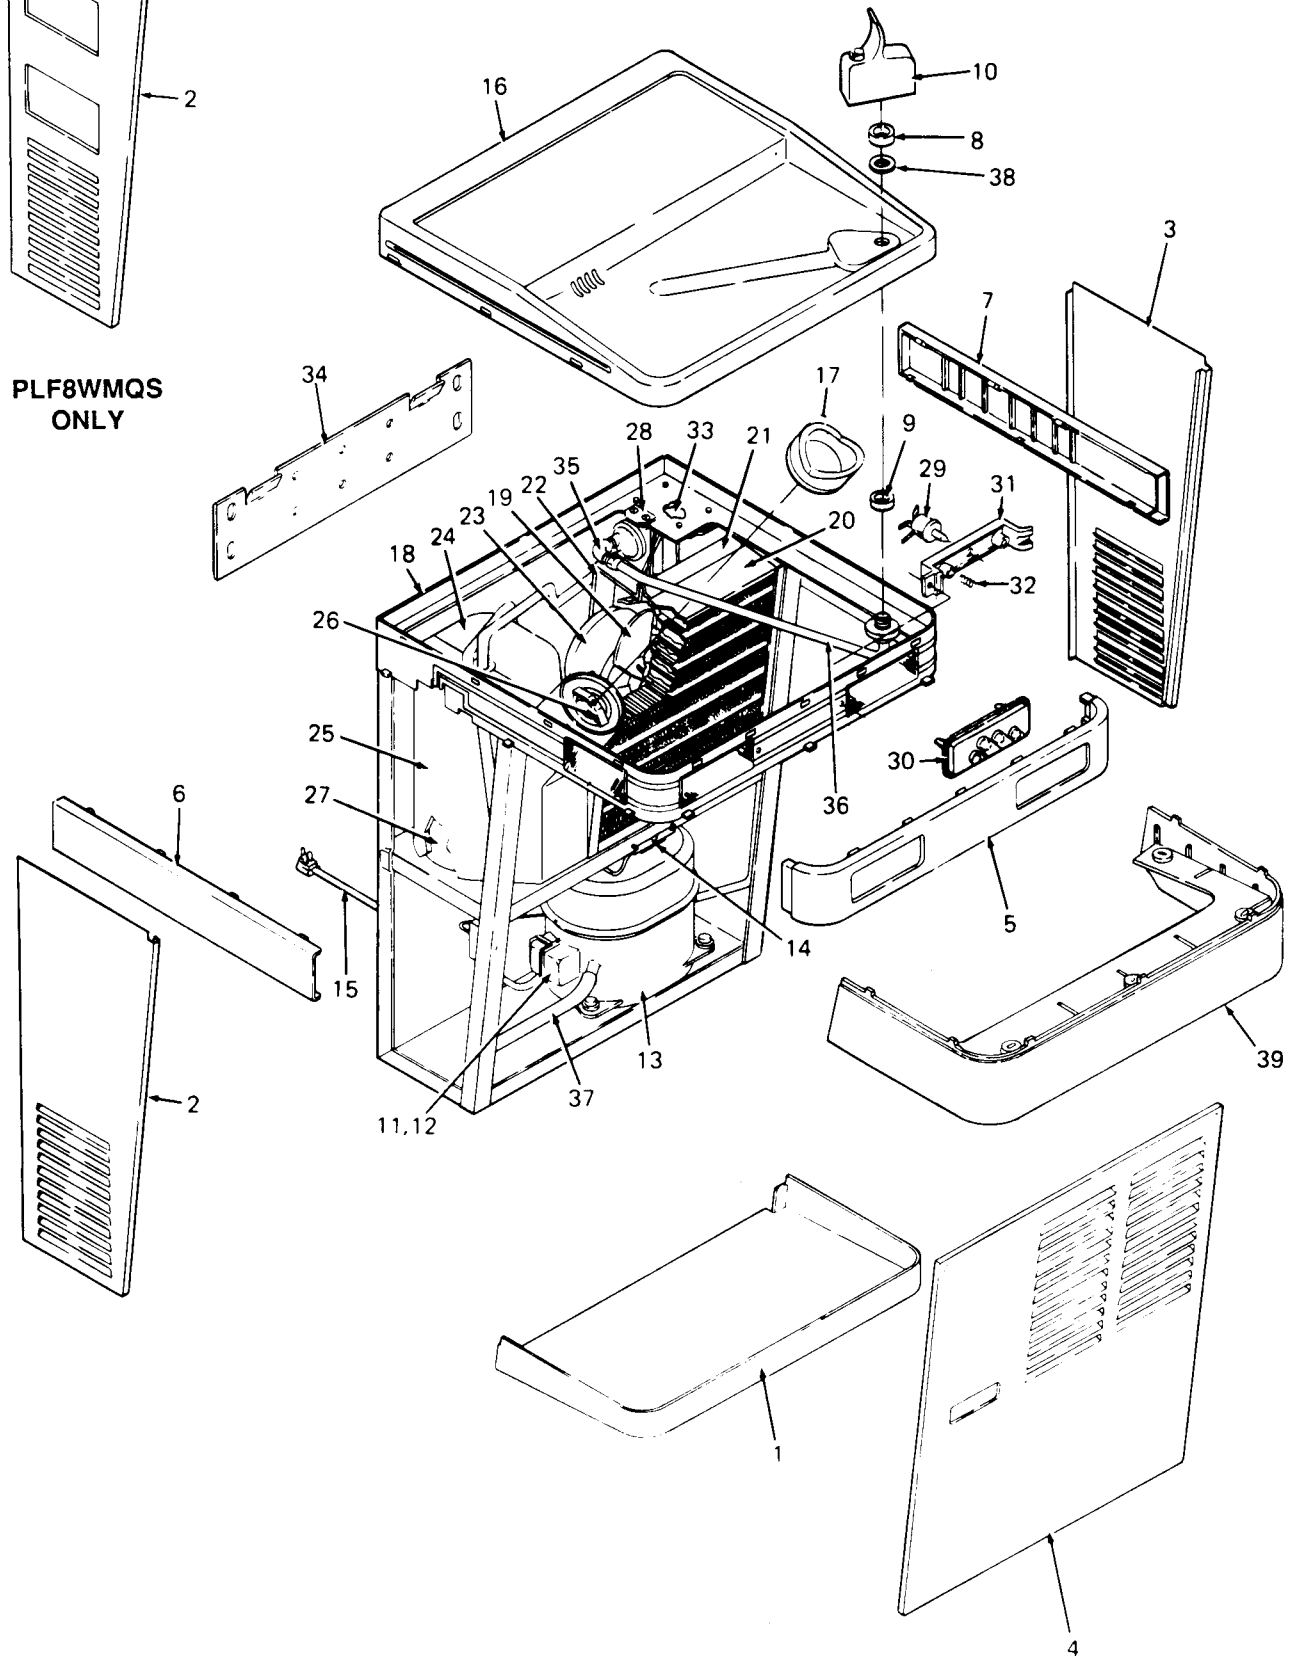

PLF8WMQS
ONLY

PARTS LIST

ITEM NO.	DESCRIPTION	PLF8WM	PLF8WMD PSF8WMD	PLF8WMQ PLF8WMQA PLF8WMQS
1	Front Housing – Sandstone	031644-007	031644-007	031644-007
	Front Housing – Stainless Steel	031644-008	031644-008	031644-008
	Front Housing – Tan	031644-009	031644-009	031644-009
2	Left Side Panel – Sandstone	026798-003	026798-003	026798-003
	Left Side Panel – Stainless Steel	026798-007	026798-007	026798-007
	Left Side Panel – Tan	026798-009	026798-009	026798-009
	Left Side Panel – Sandstone (PLF8WMQS only) ..	---	---	026798-103
	Left Side Panel – Stainless Steel	---	---	026798-107
	(PLF8WMQS only)			
	Left Side Panel – Tan (PLF8WMQS only)	---	---	026798-109
3	Right Side Panel – Sandstone	026798-004	026798-004	026798-004
	Right Side Panel – Stainless Steel	026798-008	026798-008	026798-008
	Right Side Panel – Tan	026798-010	026798-010	026798-010
4	Front Panel – Sandstone	031645-002	031645-002	031645-002
	Front Panel – Stainless Steel	031645-003	031645-003	031645-003
	Front Panel – Tan	031645-004	031645-004	031645-004
5	Front Bezel	026869-002 CLOSED	026869-001 OPEN	026869-001 OPEN
6	Left Side Bezel	026886-003 CLOSED	026886-003 CLOSED	026886-001 OPEN
7	Right Side Bezel	026886-004 CLOSED	026886-004 CLOSED	026886-002 OPEN
8	Valve Body Gasket	028706-006	028706-006	028706-006
9	Washer (Under Top)	028706-001	028706-001	028706-001
10	12000A Valve Assembly	030774-002	030774-004	030774-004
11	Overload	031697-001	031697-001	031697-001
12	Relay	031698-001	031698-001	031698-001
13	Compressor	031525-003	031525-003	031525-003
14	Cold Control	027040-007	027040-007	027040-007
15	Service Cord	026540-040	026540-040	026540-040
16	Top	028835-002	028835-002	028835-002
17	Waste Gasket	027205	027205	027205
18	Frame Assembly	026976-003	026976-003	026976-003
19	Fan Blade	024033	024033	024033
20	Condenser	031729-001	031729-001	031729-001
21	Fan Shroud	026968	026968	026968
22	Fan Motor Bracket	026969	026969	026969
23	Fan Motor Assembly	027354-026	027354-026	027354-026
24	Cooling Tank Insulation (RH)	028660-001	028660-001	028660-001
25	Cooling Tank Insulation (LH)	028661-001	028661-001	028661-001
26	Waste Assembly	026981-001	026981-001	026981-001
27	Cooling Tank Assembly (Insulated)	031905-001	031787-001	031787-001
28	Solenoid Valve	---	029819-001	029819-001
29	Switch	---	028591-001	028591-001
30	Switch Pad	---	028587-001	028587-001
31	Switch Bracket	---	028588-001	028588-001
32	Compression Spring	---	027638-005	027638-005
33	Timer (PLF8WMQA only)	---	---	030973-001
34	Hanger Bracket	016698-002	016698-002	016698-002
35	Fitting Elbow	---	028787-002	028787-002
36	Tube Assembly Sol to Blb	---	028783-001	028783-001
37	Heat Exchanger	031780-001	031780-001	031780-001
38	Friction Washer	028706-013	028706-013	028706-013
39	Cane Touch Bezel	031628-001	031628-001	031628-001
NOT SHOWN				
	Refrigerant Drier	031593-003	031593-003	031593-003
	Selecto Filter (PSF8WMD only)	---	029681-002	---